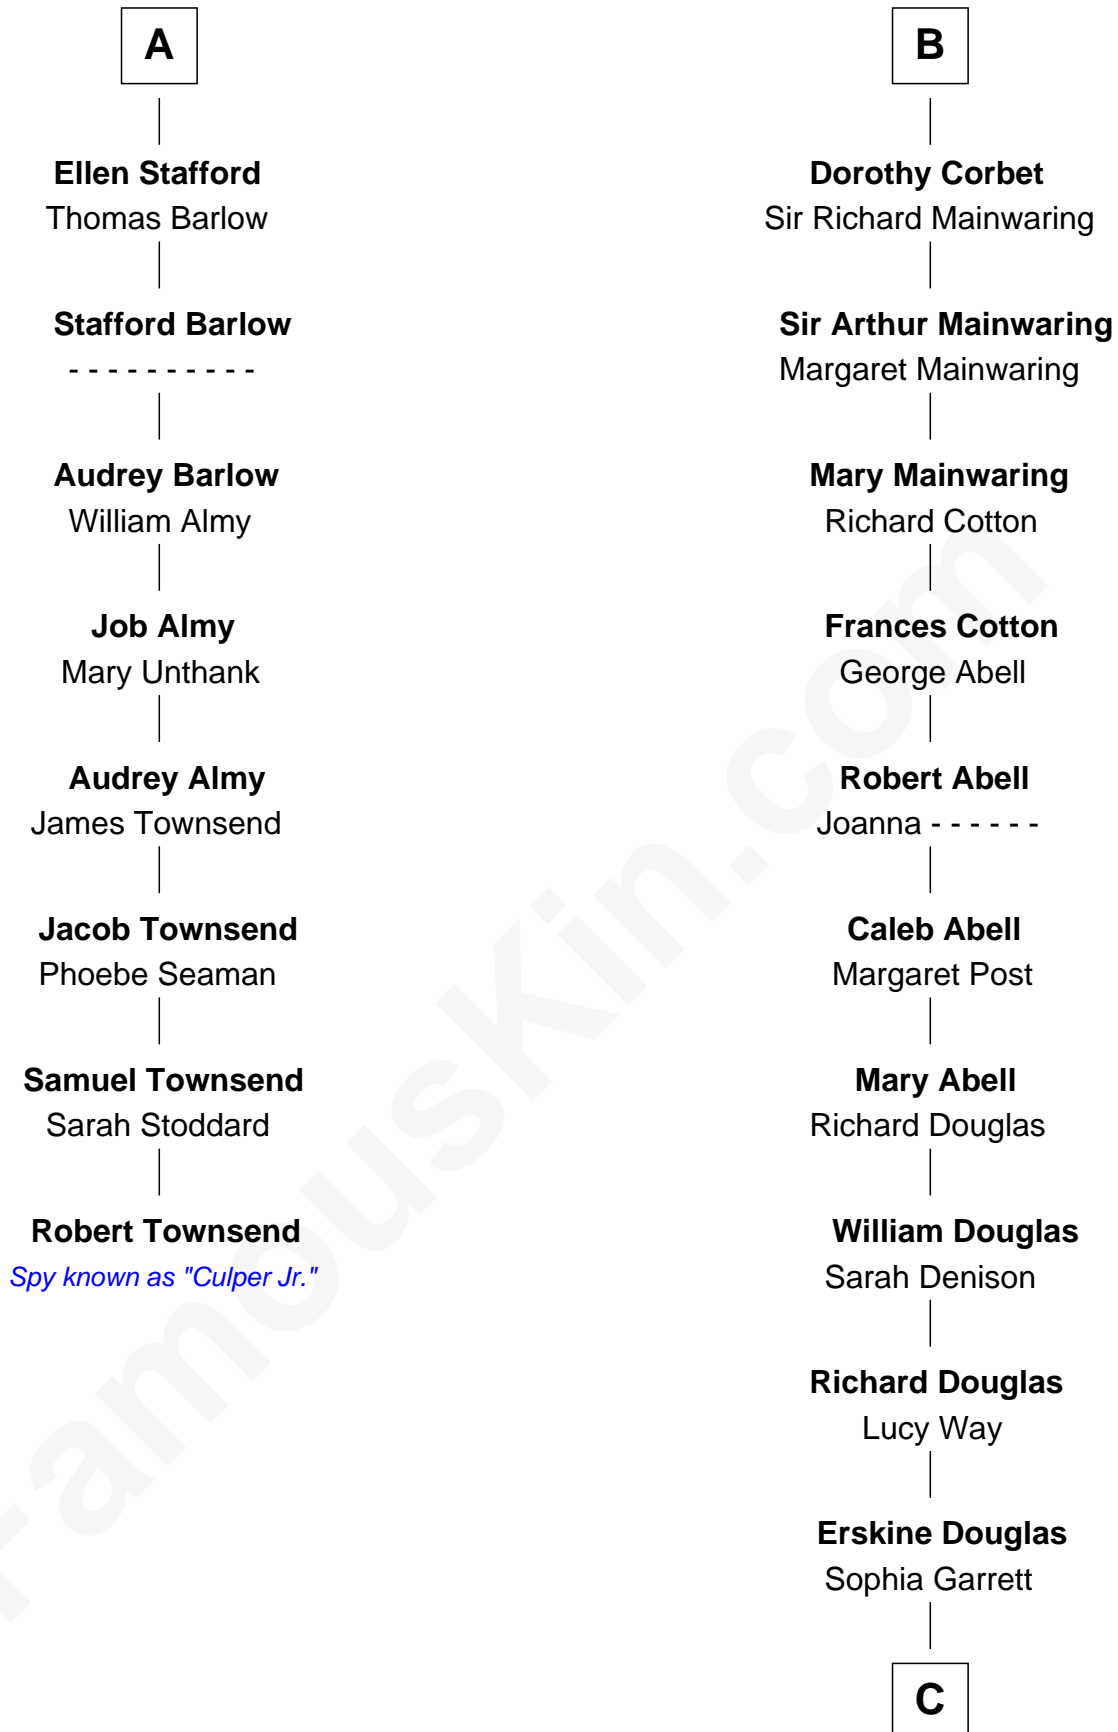

FamousKin.com

Relationship Chart of

Robert Townsend

Member of the Culper Spy Ring during the American Revolution

14th cousin 5 times removed of

Melvyn Douglas
Movie Actor

C

Emma Jane Douglas

Col. George Taliaferro Shackelford

Lena Priscilla Shackelford

Edouard Gregory Hesselberg

Melvyn Douglas

Movie Actor

FamousKin.com