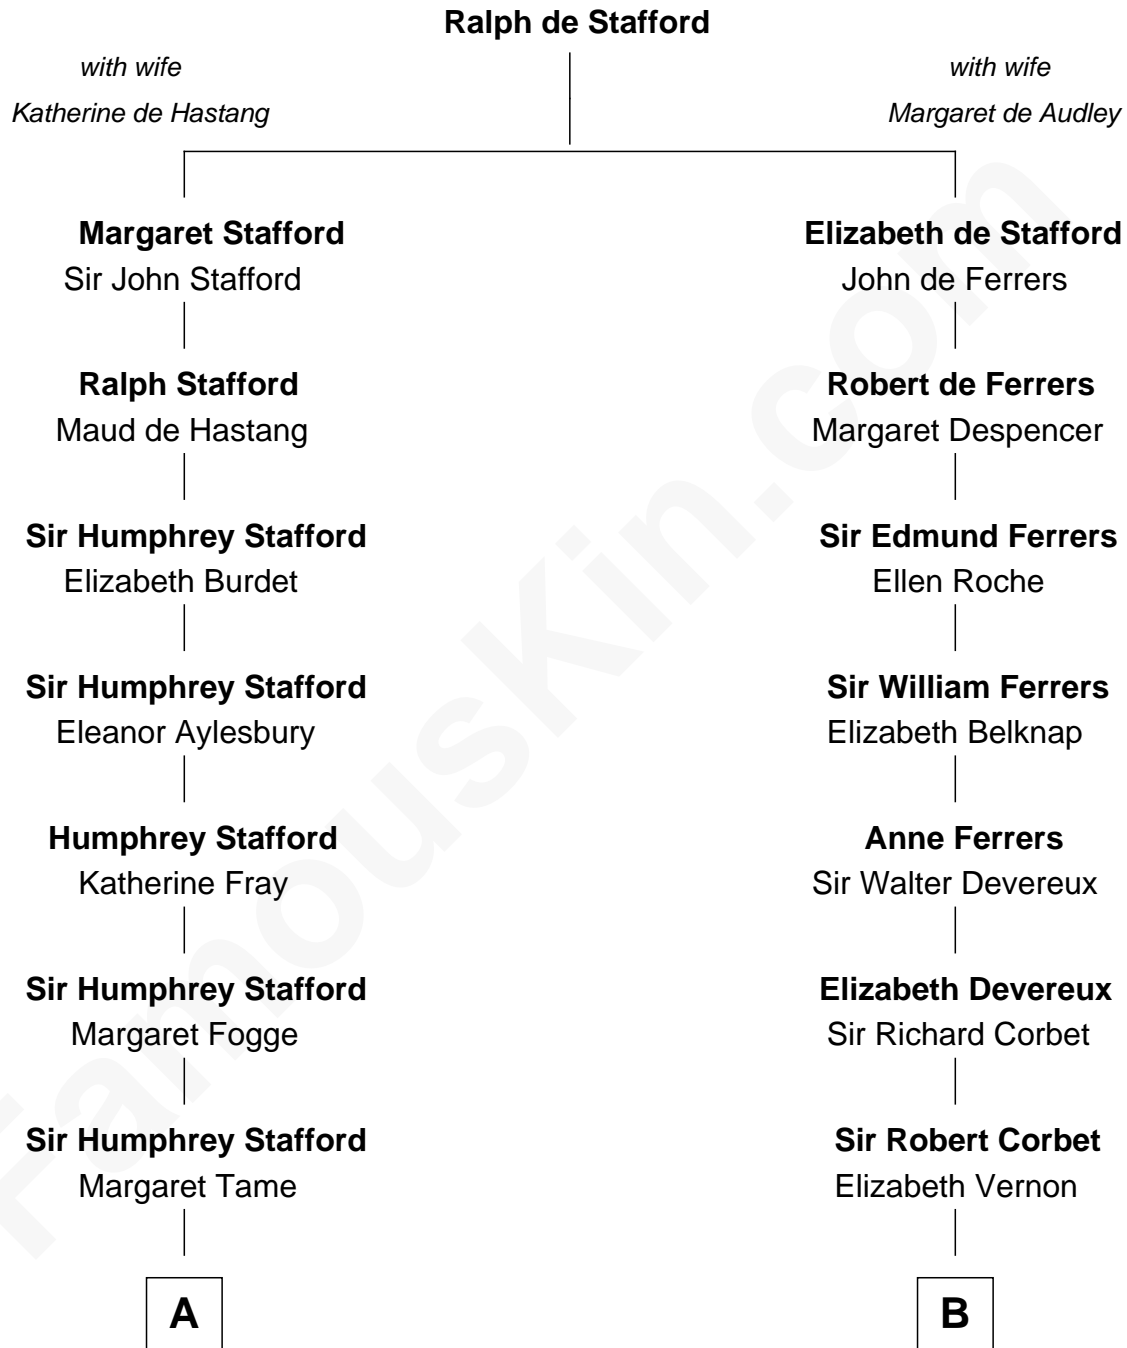

FamousKin.com

Relationship Chart of

Robert Townsend

Member of the Culper Spy Ring during the American Revolution

14th cousin 5 times removed of

Melvyn Douglas
Movie Actor

C

Emma Jane Douglas

Col. George Taliaferro Shackelford

Lena Priscilla Shackelford

Edouard Gregory Hesselberg

Melvyn Douglas

Movie Actor

FamousKin.com