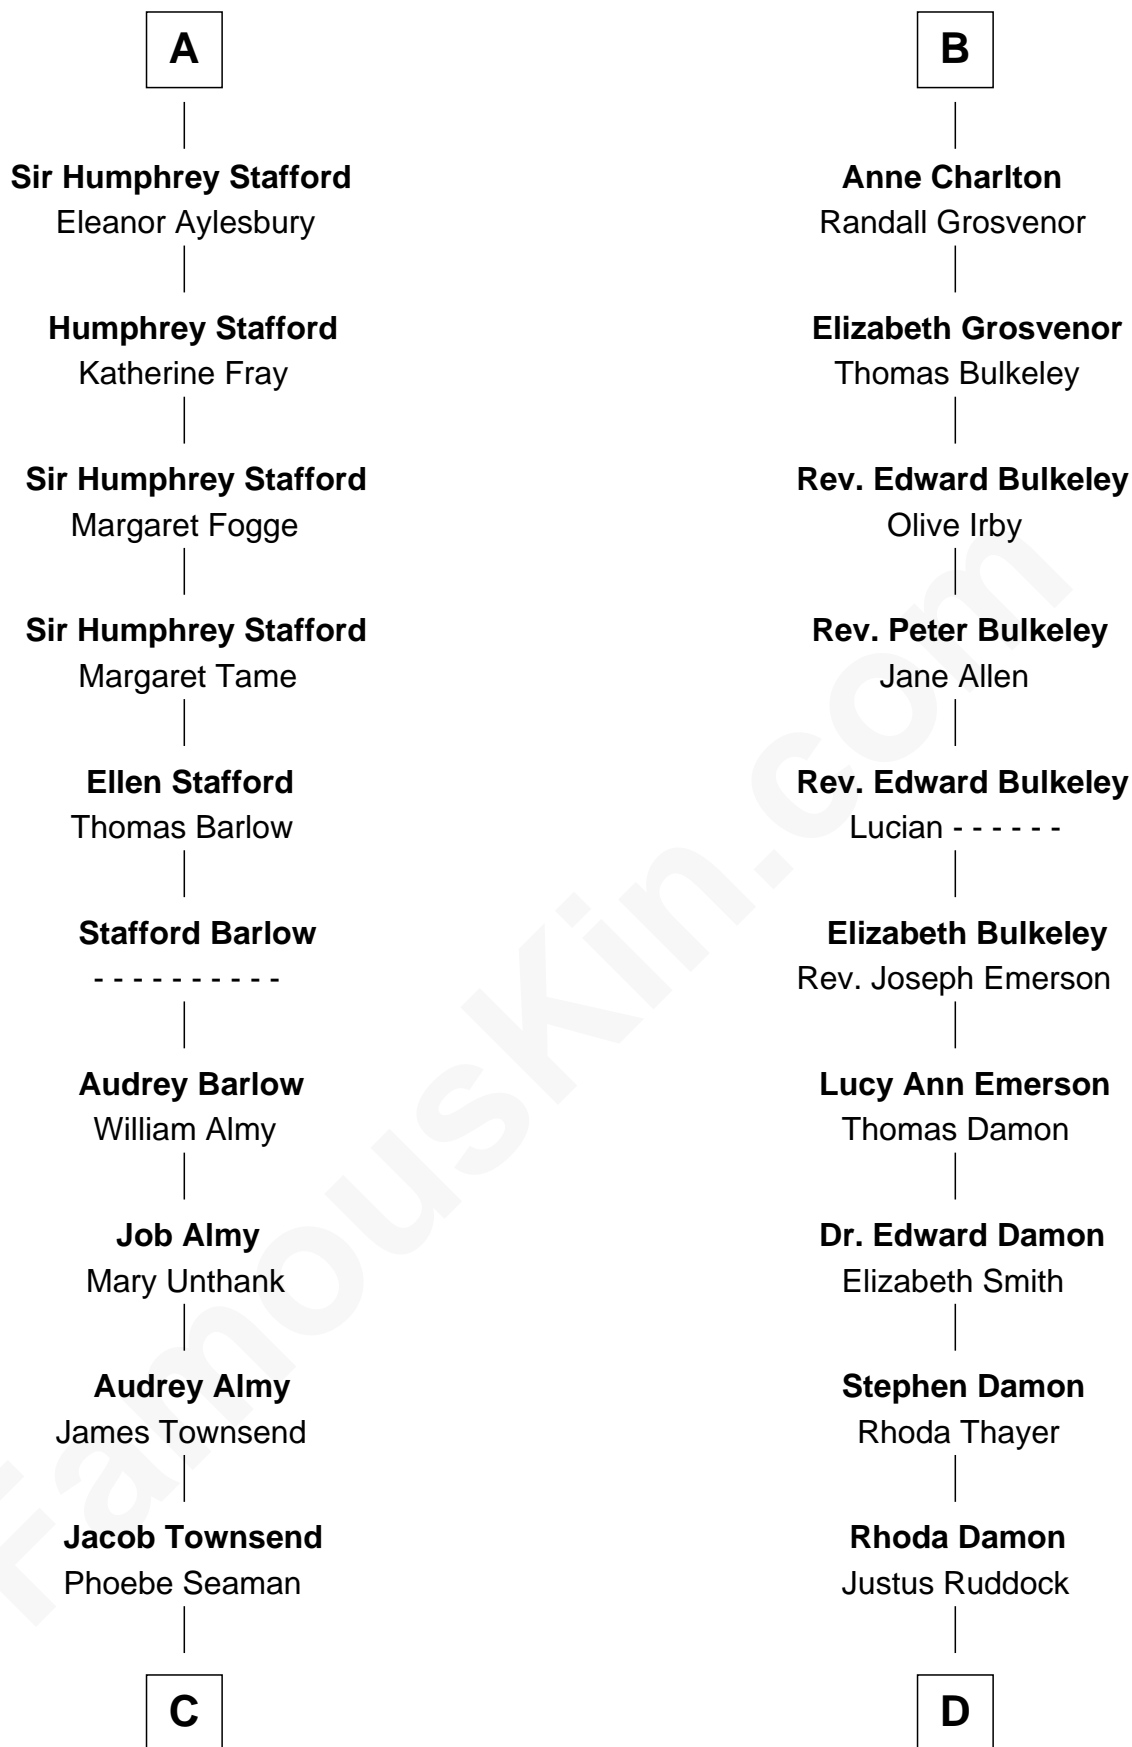

## Relationship Chart of

### Robert Townsend

*Member of the Culper Spy Ring during the American Revolution*

18th cousin 3 times removed of

**Sarah Palin**

*9th Governor of Alaska*

**Sir Roger de Somery**

Nichole d'Aubenev

**C**

**Samuel Townsend**

Sarah Stoddard

**Robert Townsend**

*Spy known as "Culper Jr."*

**D**

**Thomas S. Ruddock**

Maria Nancy Newell

**May Belle Ruddock**

Henry Charles Brandt

**Nellie Marie Brandt**

Charles Francis Heath

**Charles Richard Heath**

Sarah Sheeran

**Sarah Palin**

*9th Governor of Alaska*

FamousKin.com