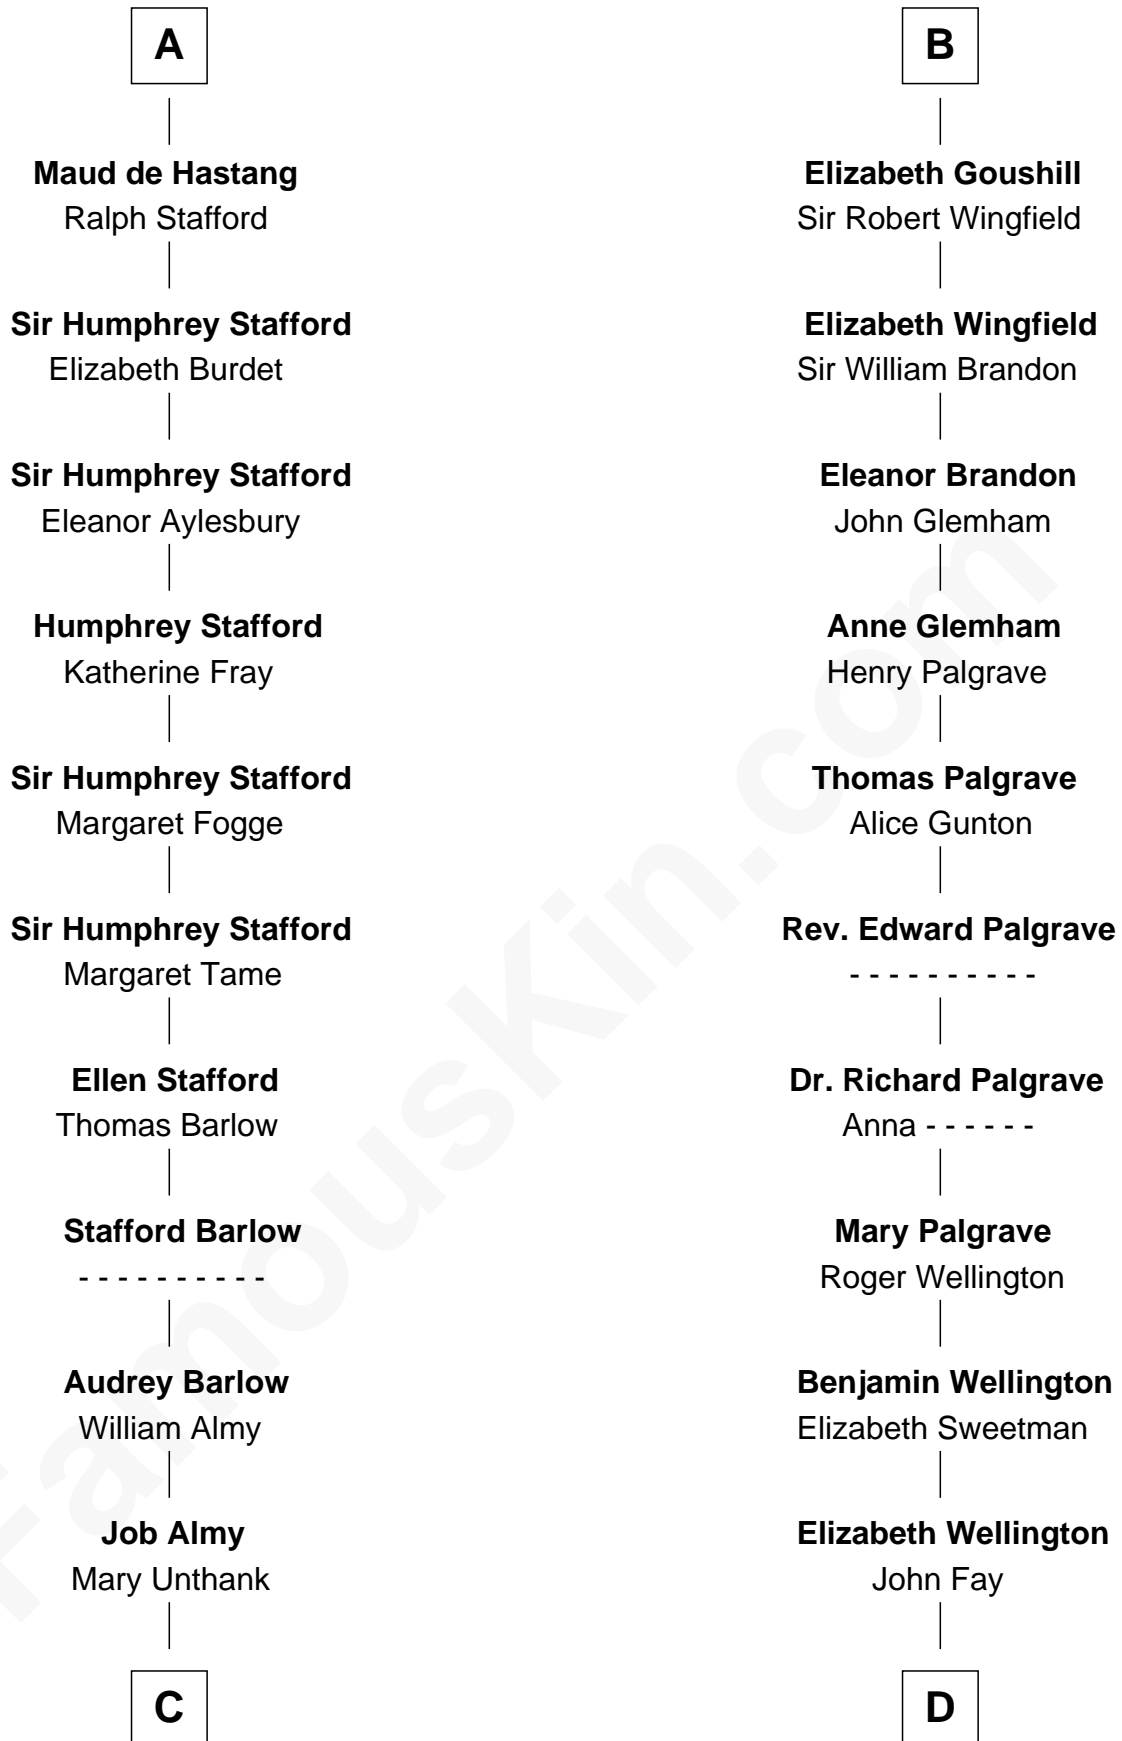

### Robert Townsend

*Member of the Culper Spy Ring during the American Revolution*

20th cousin of

Richard Fitzalan

**Maud de St. Philibert**

Sir Warin Trussell

**Sir Richard Fitzalan**

Elizabeth de Bohun

**Maud Trussell**

Sir John de Hastang

**Elizabeth Fitzalan**

Sir Robert Goushill

**A**

**B**

**C**

**Audrey Almy**  
James Townsend

**Jacob Townsend**  
Phoebe Seaman

**Samuel Townsend**  
Sarah Stoddard

**Robert Townsend**  
*Spy known as "Culper Jr."*