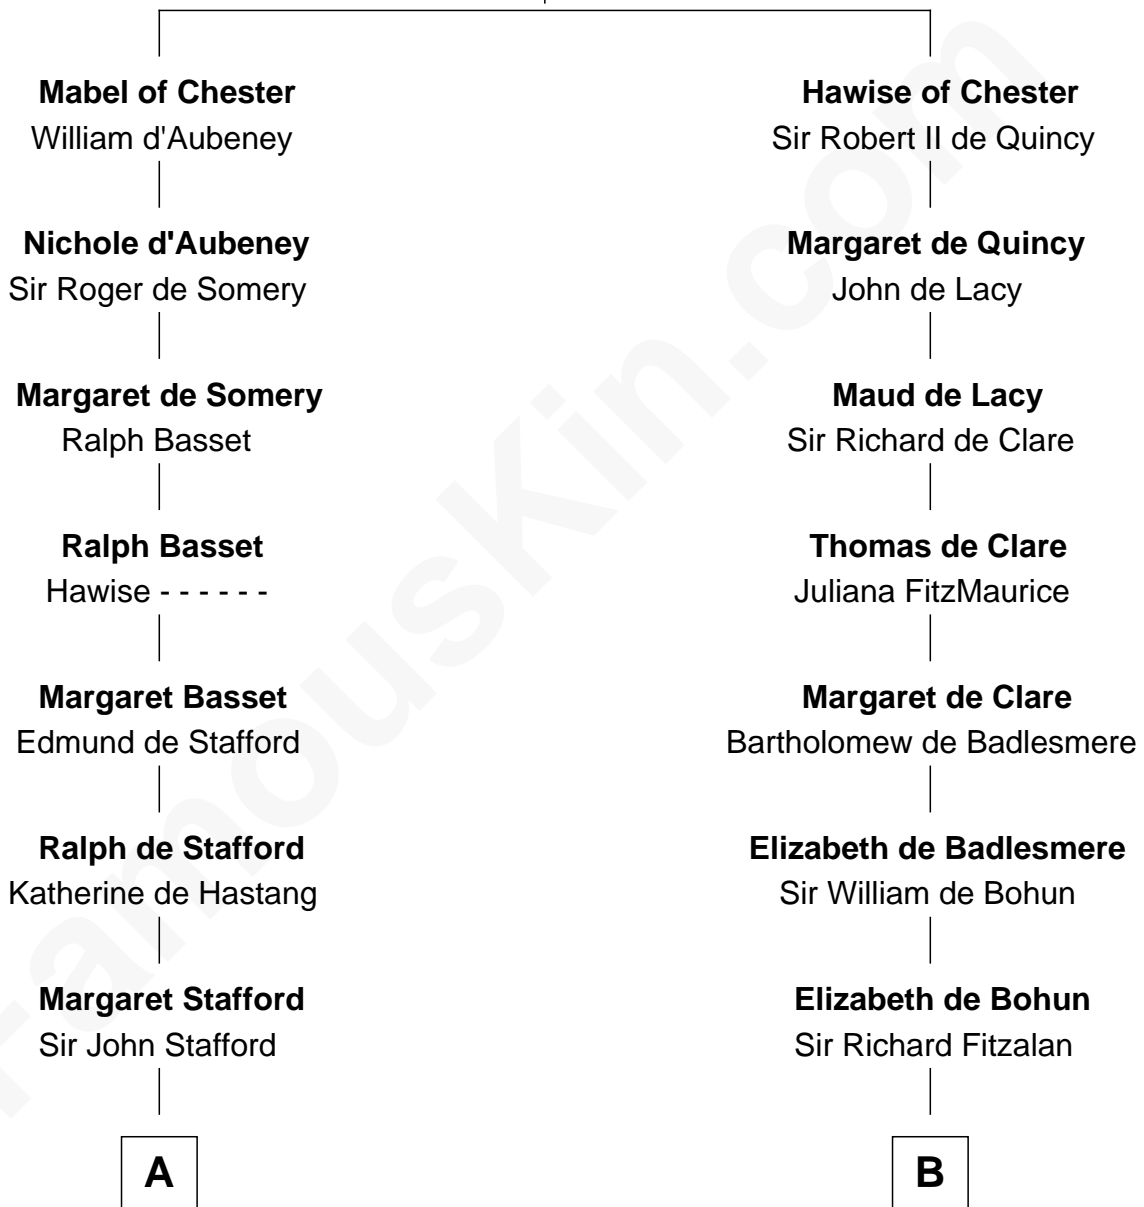

Hugh de Kevelioc
Bertrade de Montfort