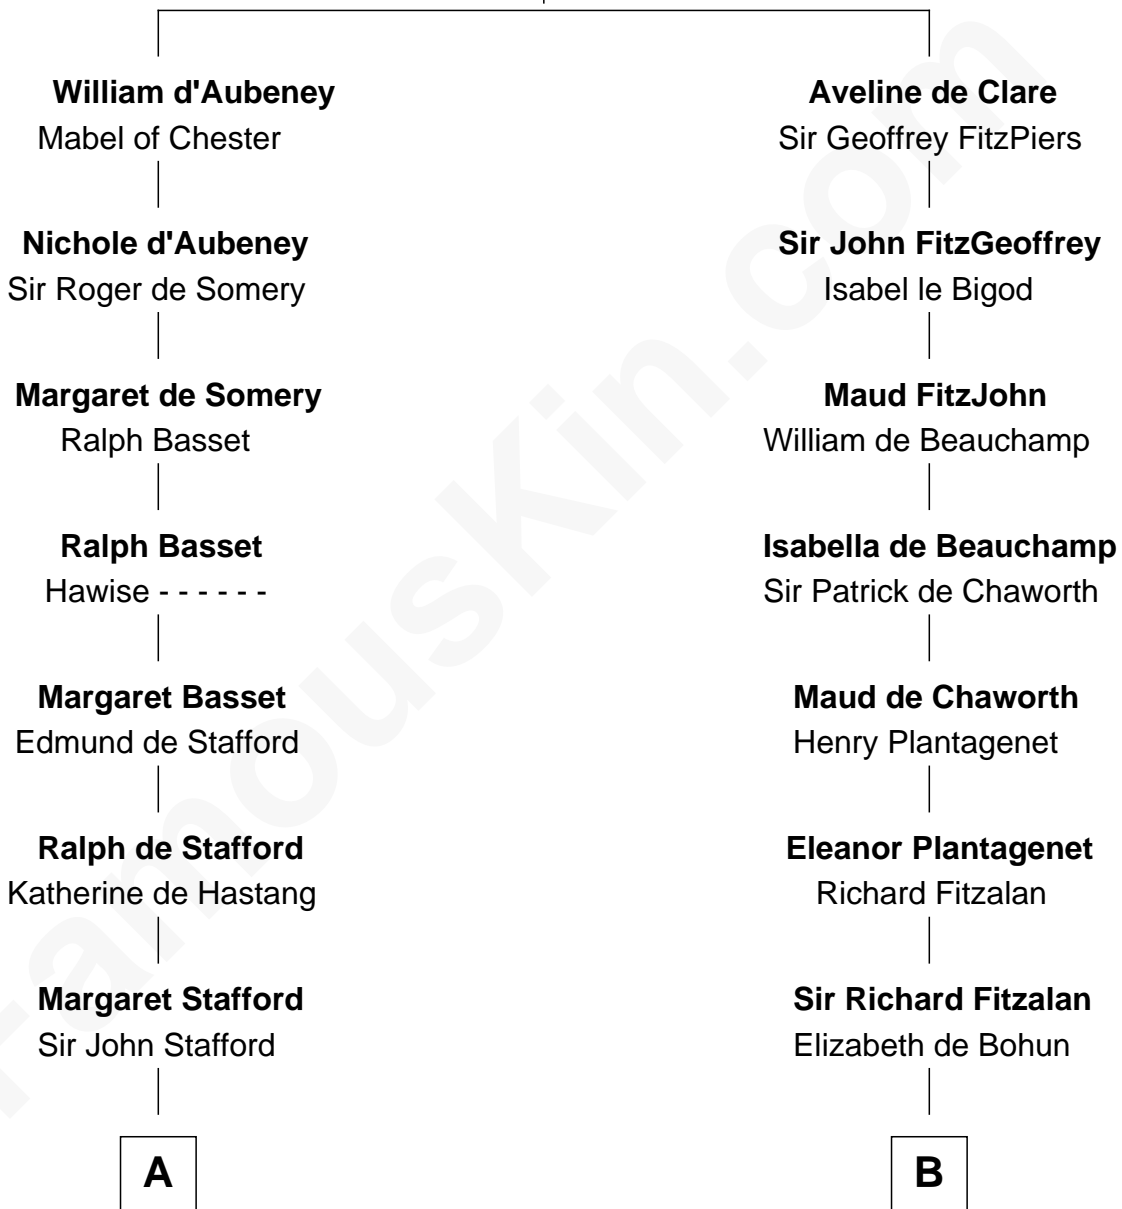

FamousKin.com

Relationship Chart of

Robert Townsend

Member of the Culper Spy Ring during the American Revolution

20th cousin 1 time removed of

Shubael D. Childs

Founder of S.D. Childs & Company

Maud de St. Hilary

with husband
William d'Aubenev

with husband
Roger de Clare

C

Audrey Almy
James Townsend

Jacob Townsend
Phoebe Seaman

Samuel Townsend
Sarah Stoddard

Robert Townsend
Spy known as "Culper Jr."

D