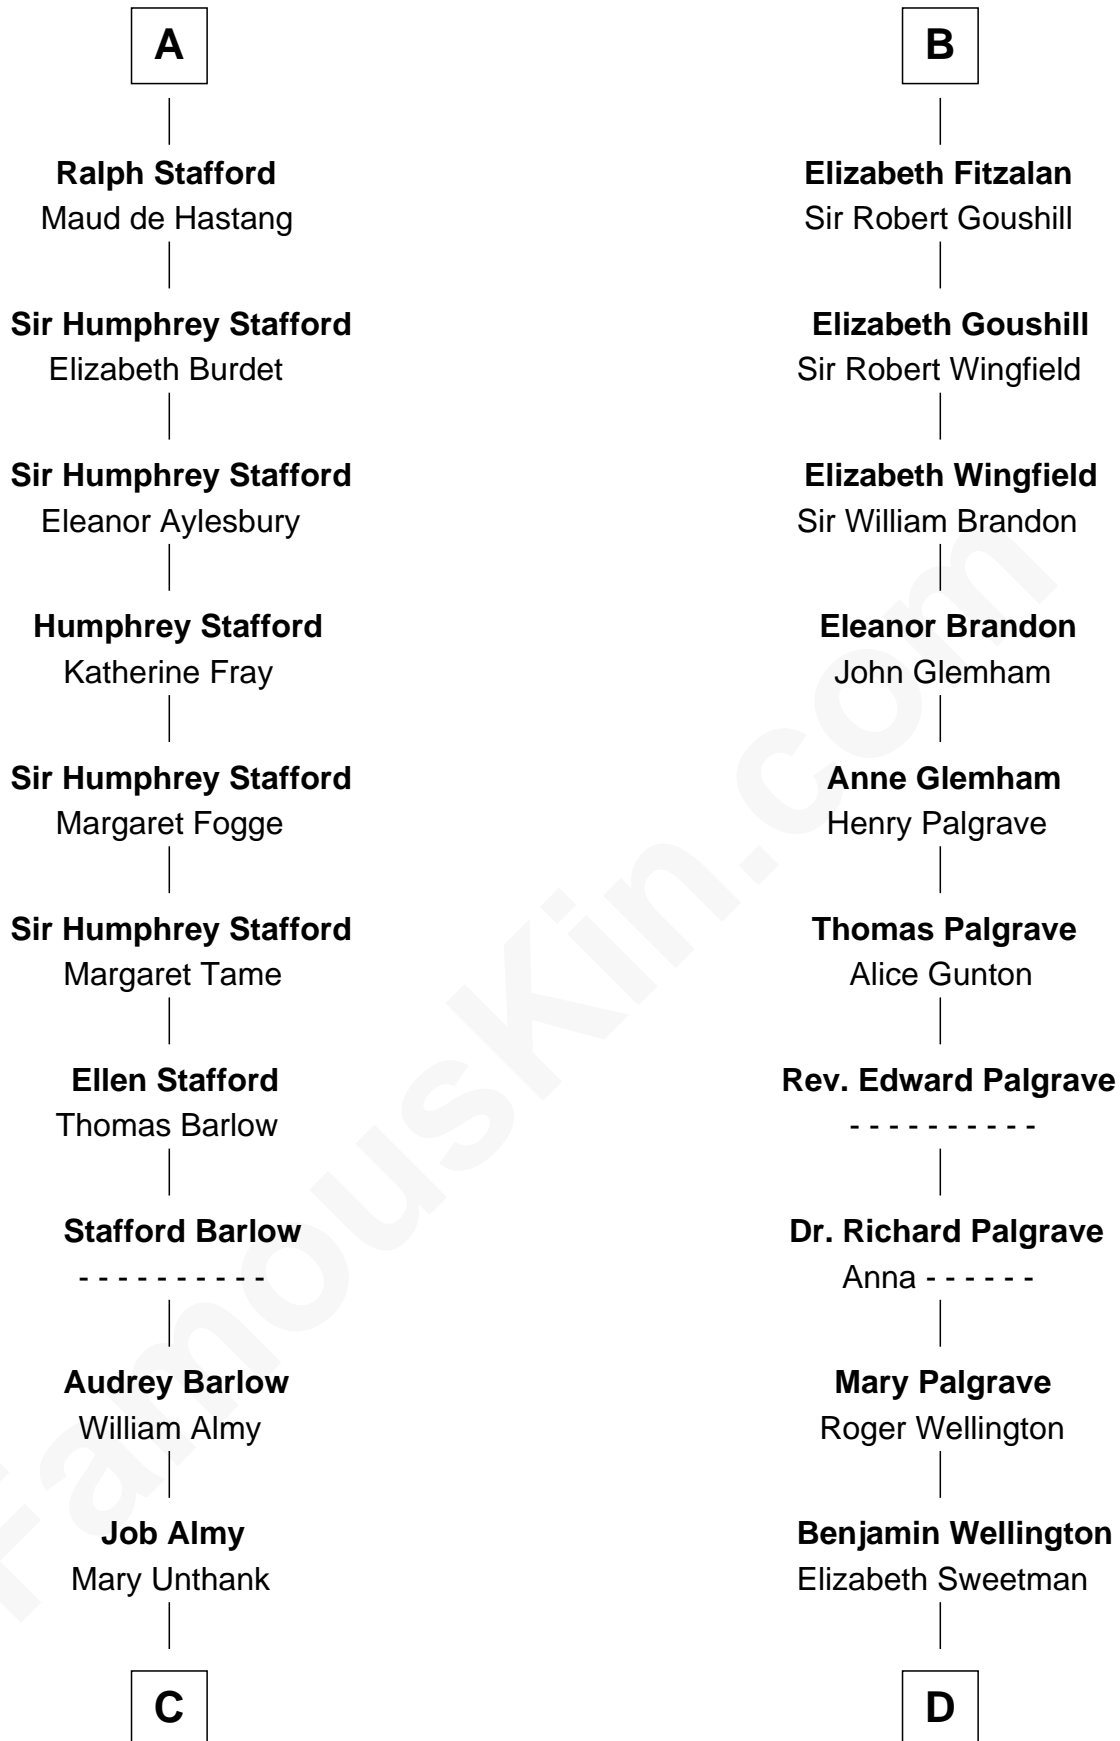

FamousKin.com

Relationship Chart of

Robert Townsend

Member of the Culper Spy Ring during the American Revolution

20th cousin 1 time removed of

Shubael D. Childs

Founder of S.D. Childs & Company

Maud de St. Hilary

with husband
William d'Aubenev

with husband
Roger de Clare

C

Audrey Almy
James Townsend

Jacob Townsend
Phoebe Seaman

Samuel Townsend
Sarah Stoddard

Robert Townsend
Spy known as "Culper Jr."

D