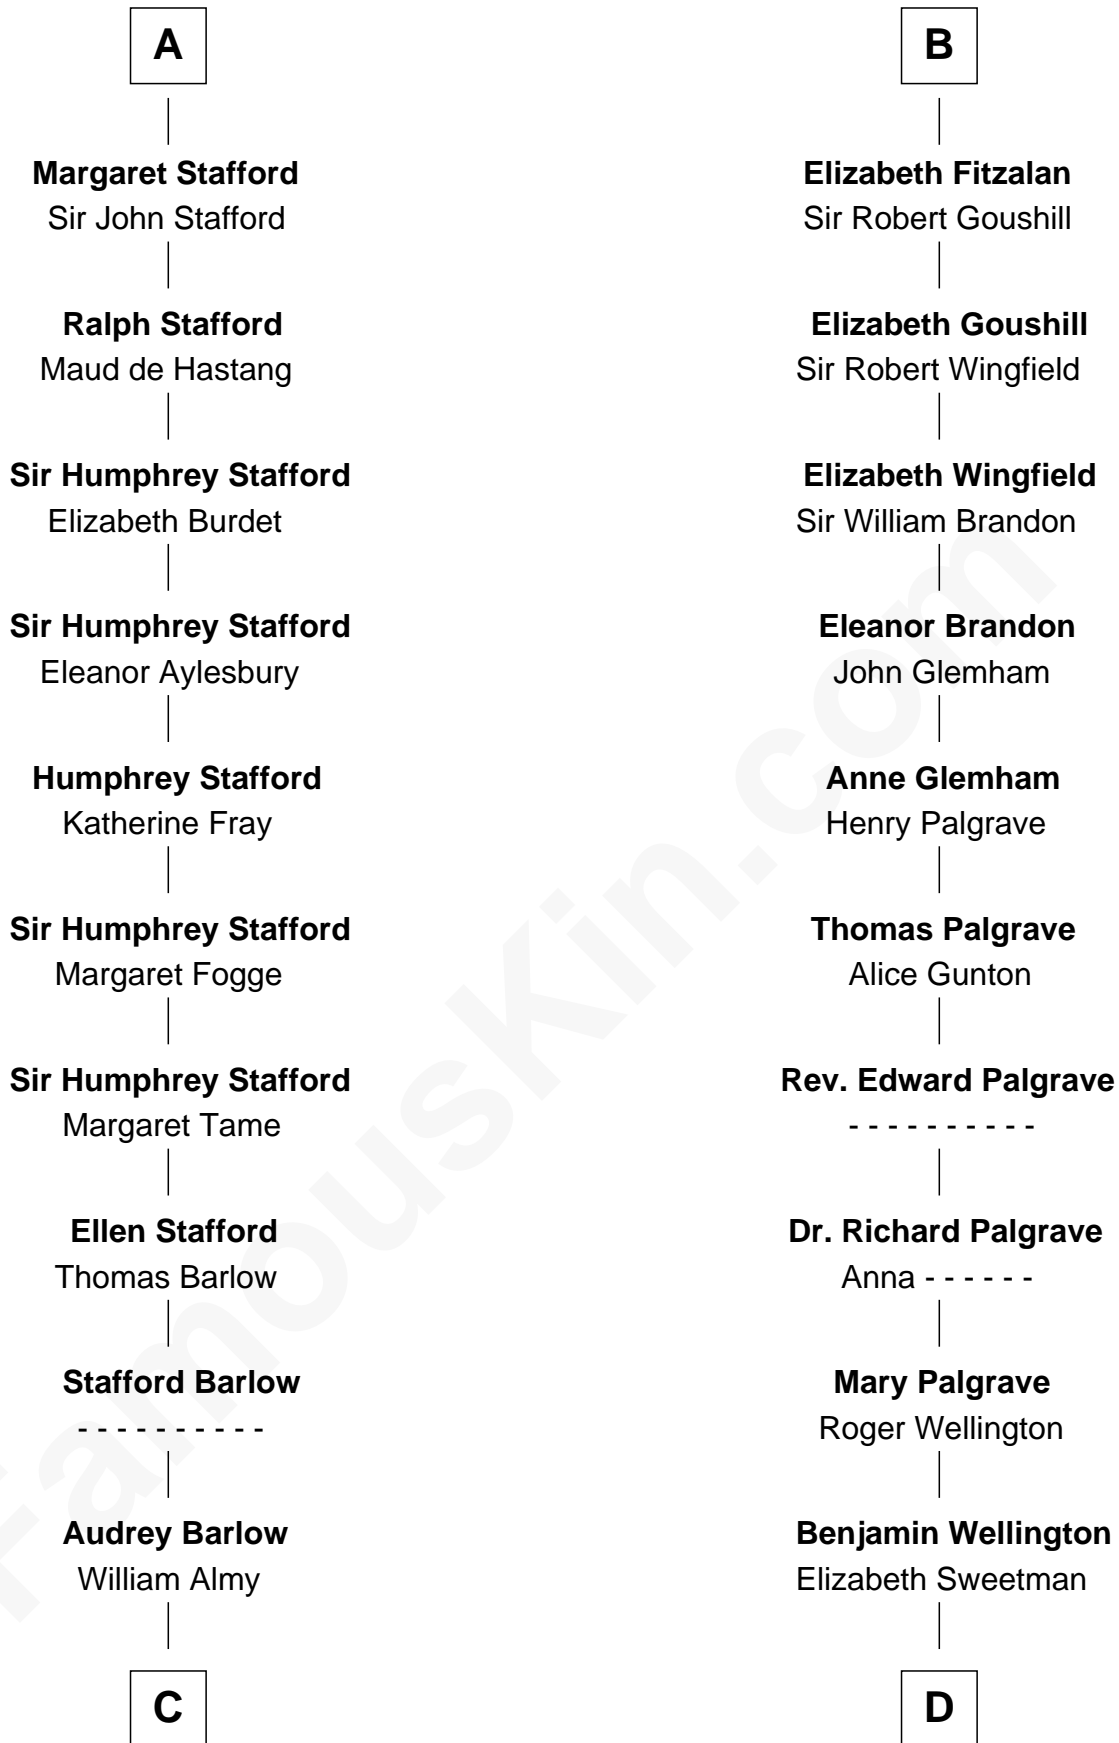

FamousKin.com Relationship Chart of

Robert Townsend

Member of the Culper Spy Ring during the American Revolution

21st cousin of

Shubael D. Childs

Founder of S.D. Childs & Company

John FitzGilbert
Sybilla of Salisbury

C

Job Almy
Mary Unthank

Audrey Almy
James Townsend

Jacob Townsend
Phoebe Seaman

Samuel Townsend
Sarah Stoddard

Robert Townsend
Spy known as "Culper Jr."

D

Elizabeth Wellington
John Fay