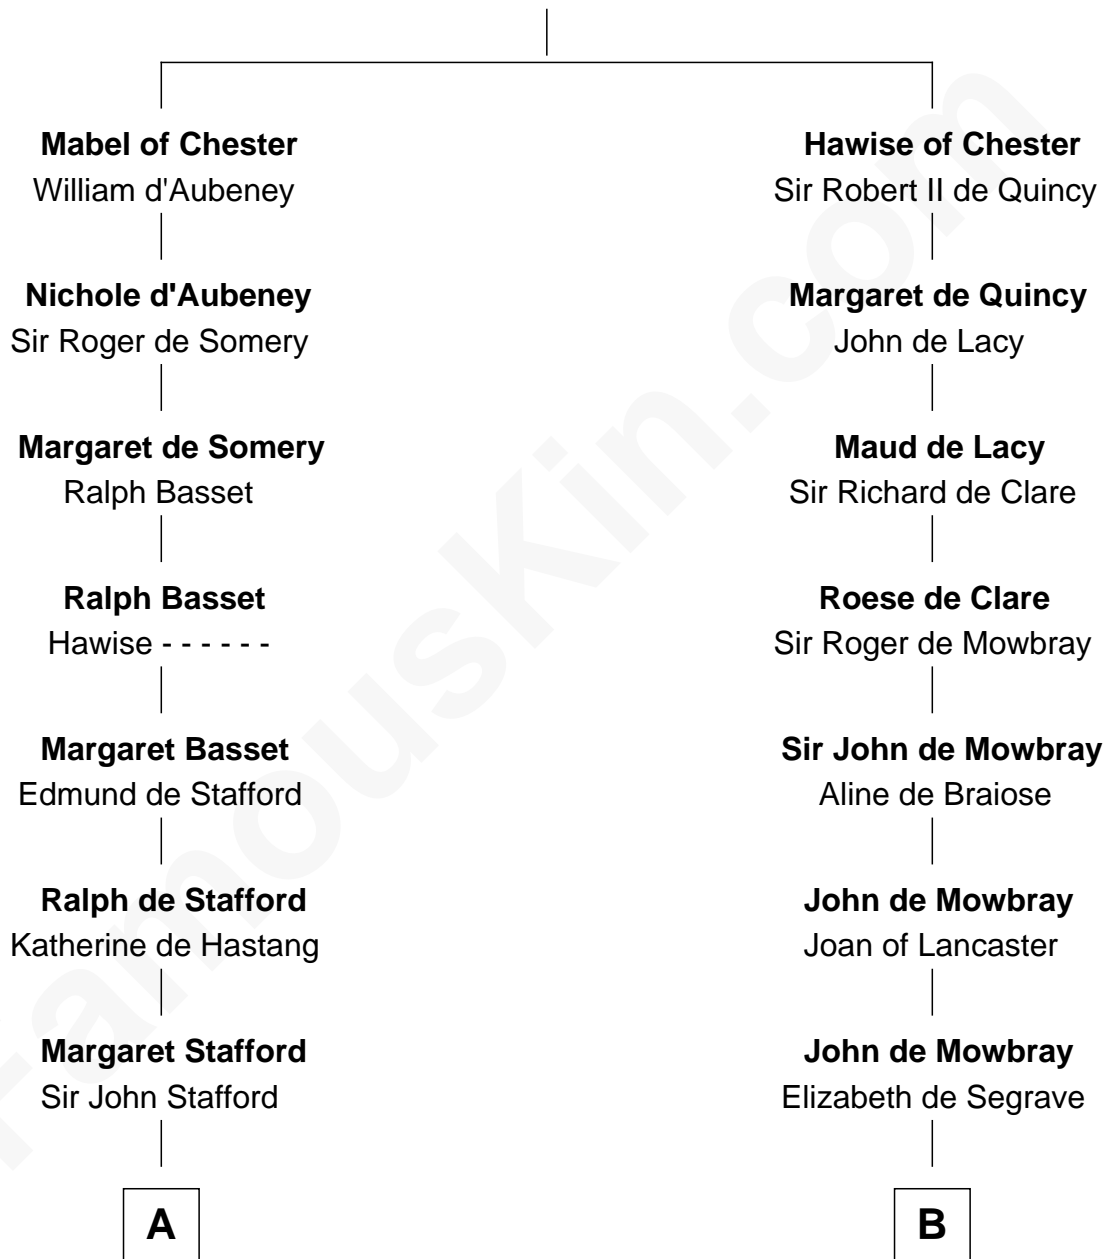

Bertrade de Montfort

Hugh de Kevelioc