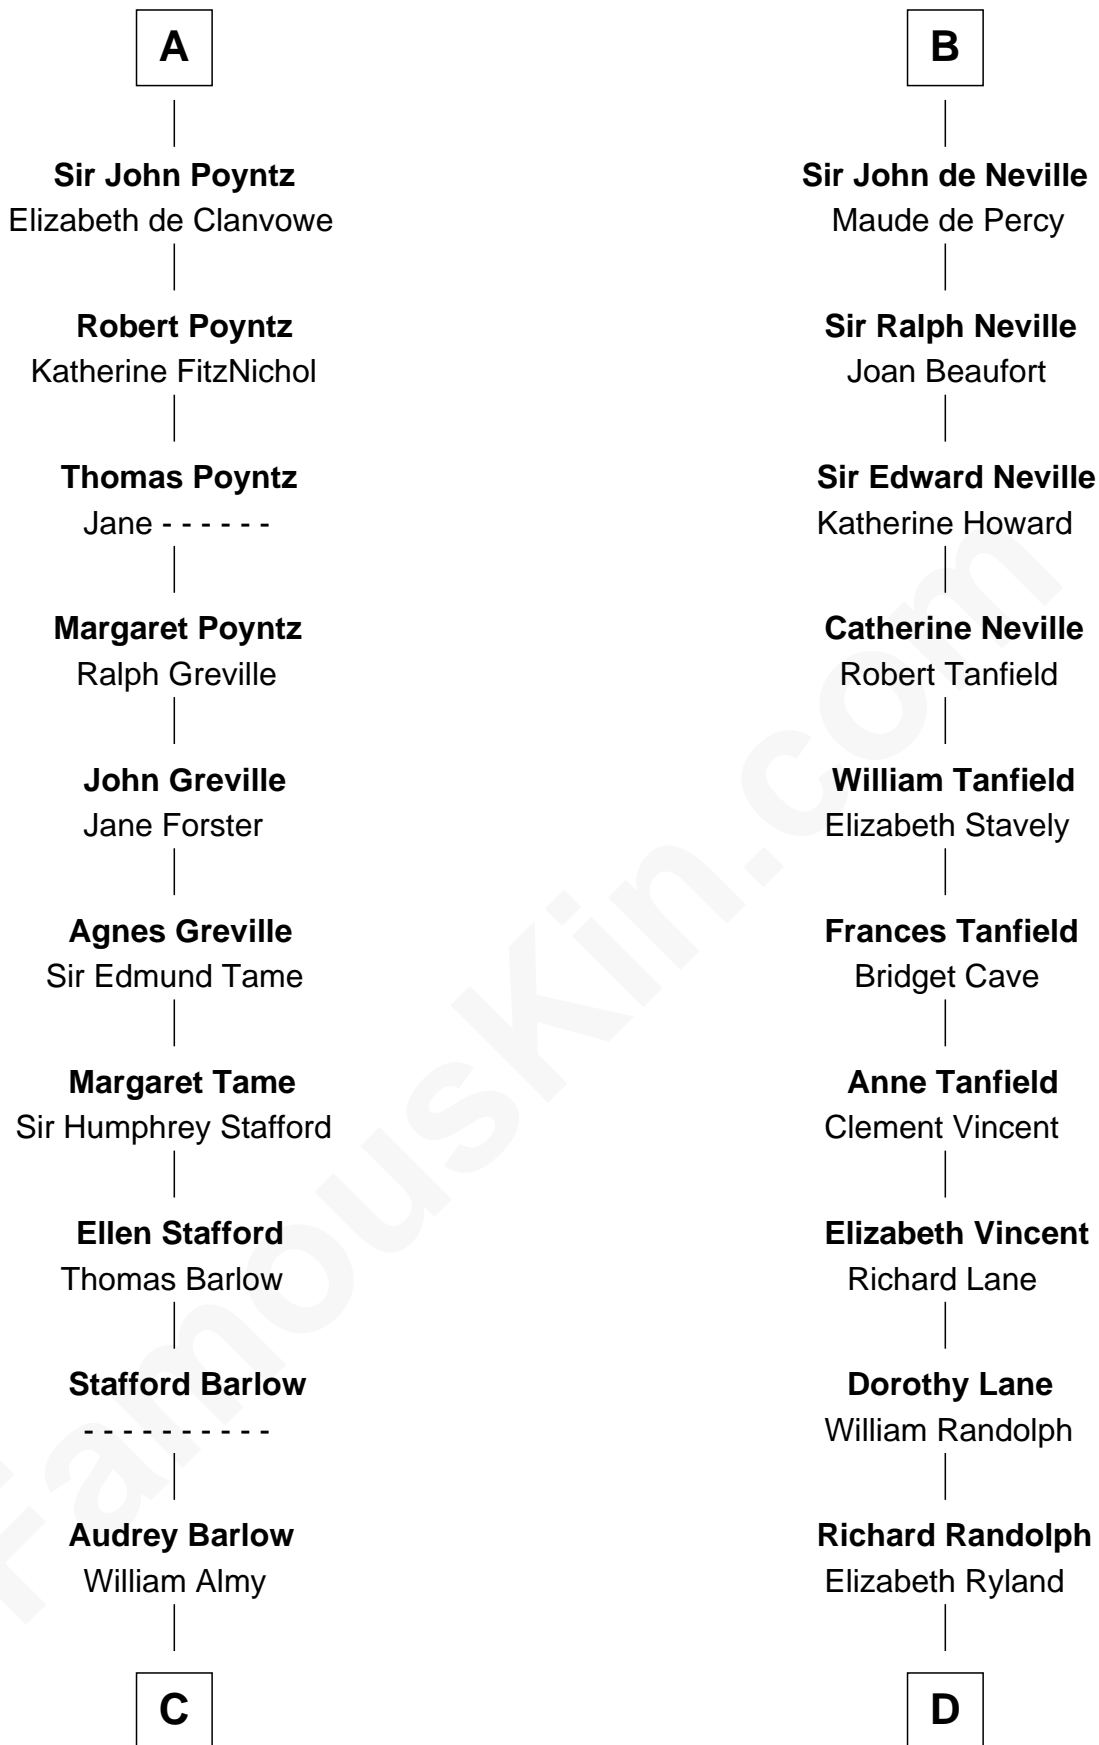

## Relationship Chart of

### Robert Townsend

*Member of the Culper Spy Ring during the American Revolution*

20th cousin 1 time removed of

### Thomas Jefferson

*3rd U.S. President and Signer of the Declaration of Independence*

**C**

**Job Almy**

Mary Unthank

**Audrey Almy**

James Townsend

**Jacob Townsend**