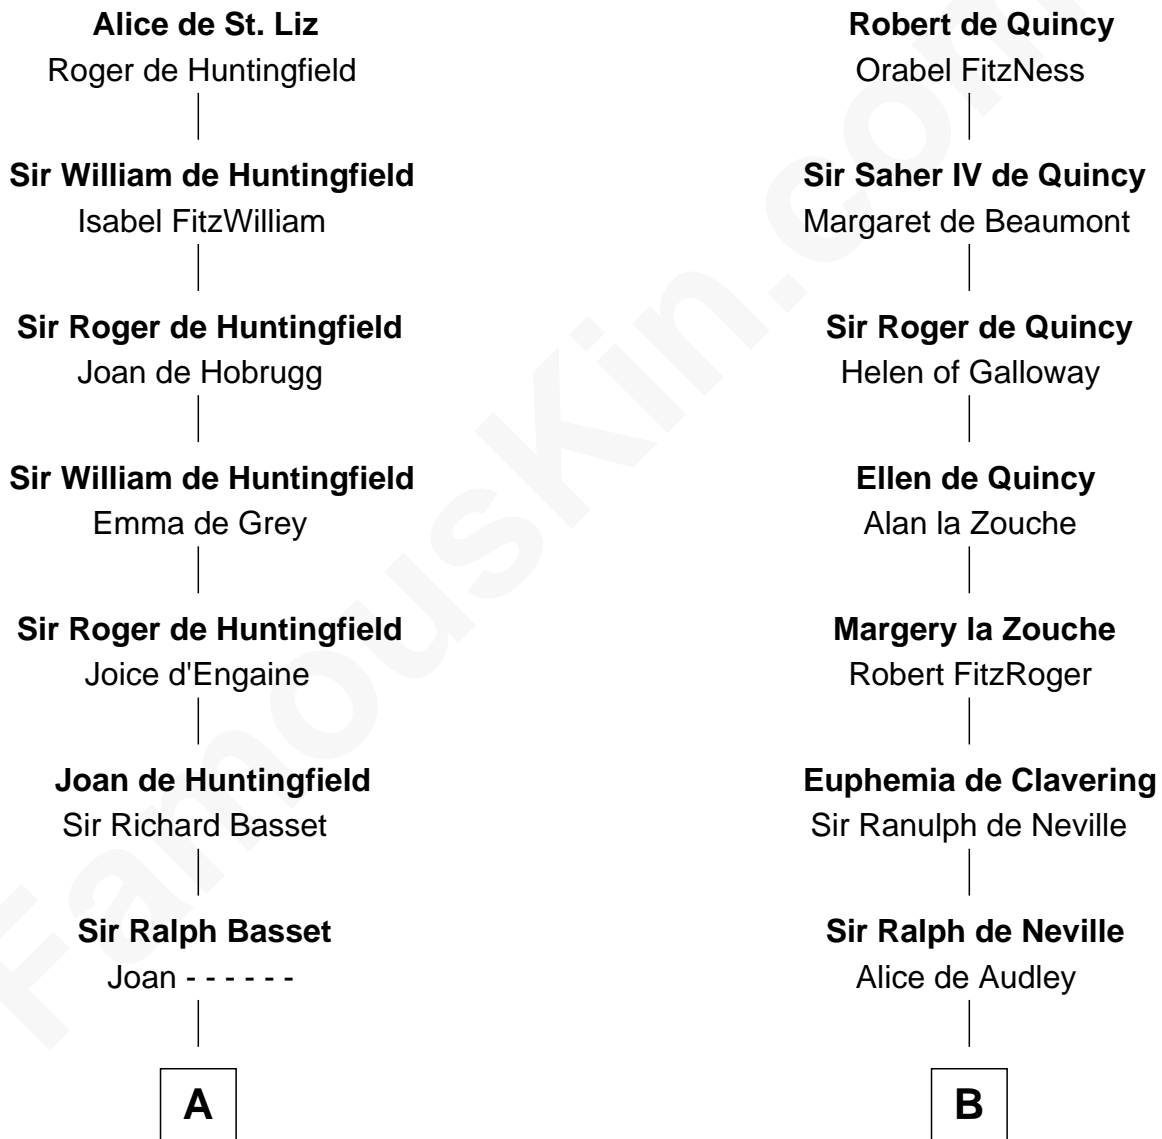

## Relationship Chart of

### Robert Townsend

*Member of the Culper Spy Ring during the American Revolution*

20th cousin 1 time removed of

### Thomas Jefferson

*3rd U.S. President and Signer of the Declaration of Independence*

**Saher I de Quincy**

Maud de St. Liz

**C**

**Job Almy**

Mary Unthank

**Audrey Almy**