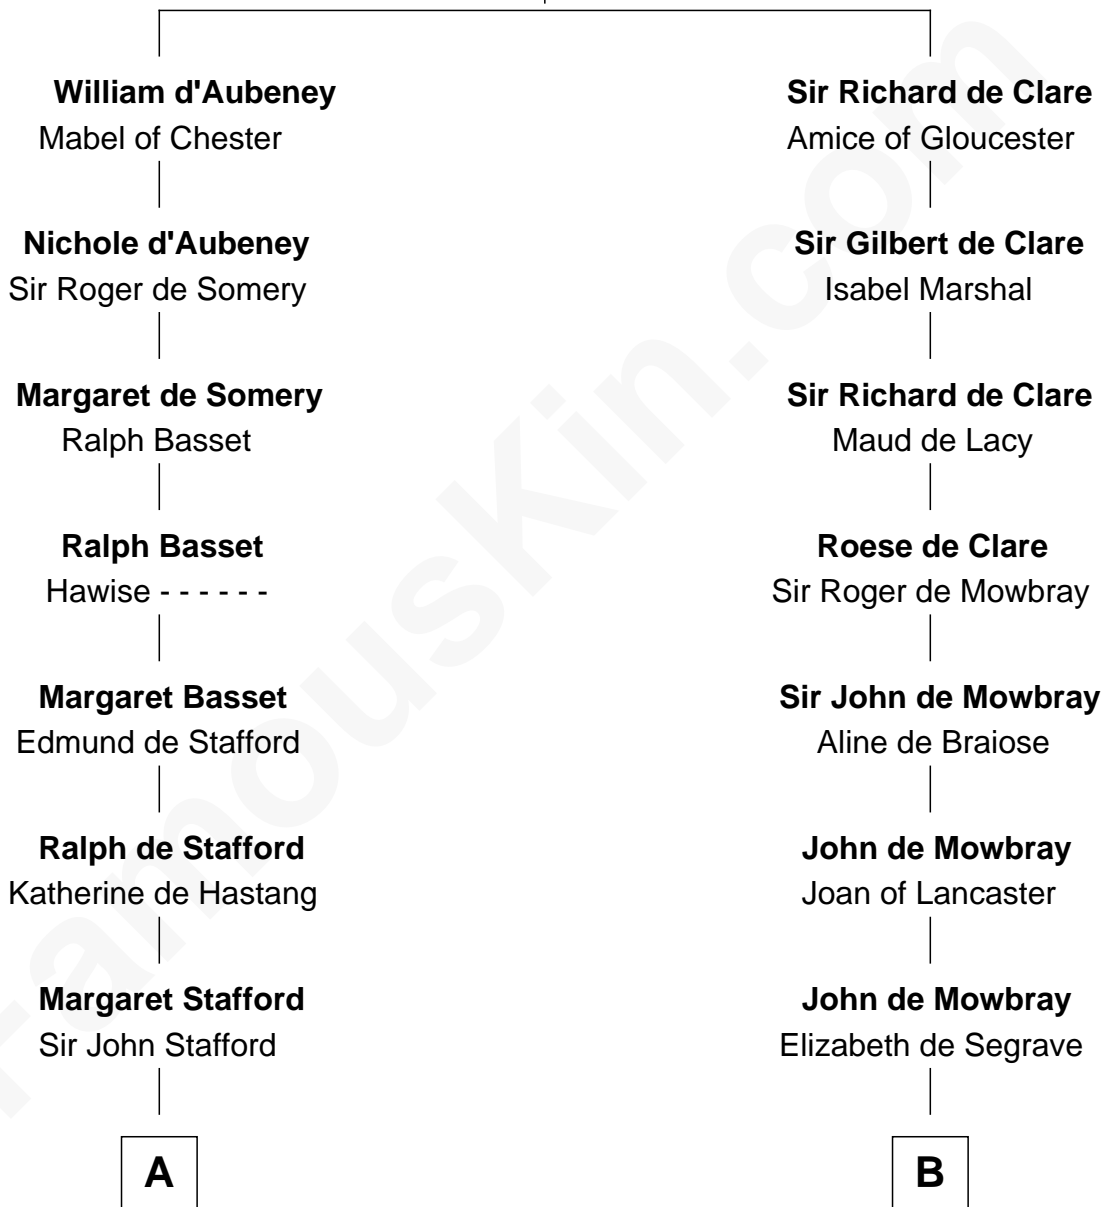

FamousKin.com

Relationship Chart of

Robert Townsend

Member of the Culper Spy Ring during the American Revolution

20th cousin of

Thomas Jefferson

3rd U.S. President and Signer of the Declaration of Independence

Maud de St. Hilary

with husband
William d'Aubenev

with husband
Roger de Clare

C

Audrey Almy
James Townsend

Jacob Townsend
Phoebe Seaman

Samuel Townsend
Sarah Stoddard

Robert Townsend
Spy known as "Culper Jr."

D

Col. William Randolph
Mary Isham

Isham Randolph
Jane Rogers

Jane Randolph
Peter Jefferson

Thomas Jefferson
3rd U.S. President

FamousKin.com