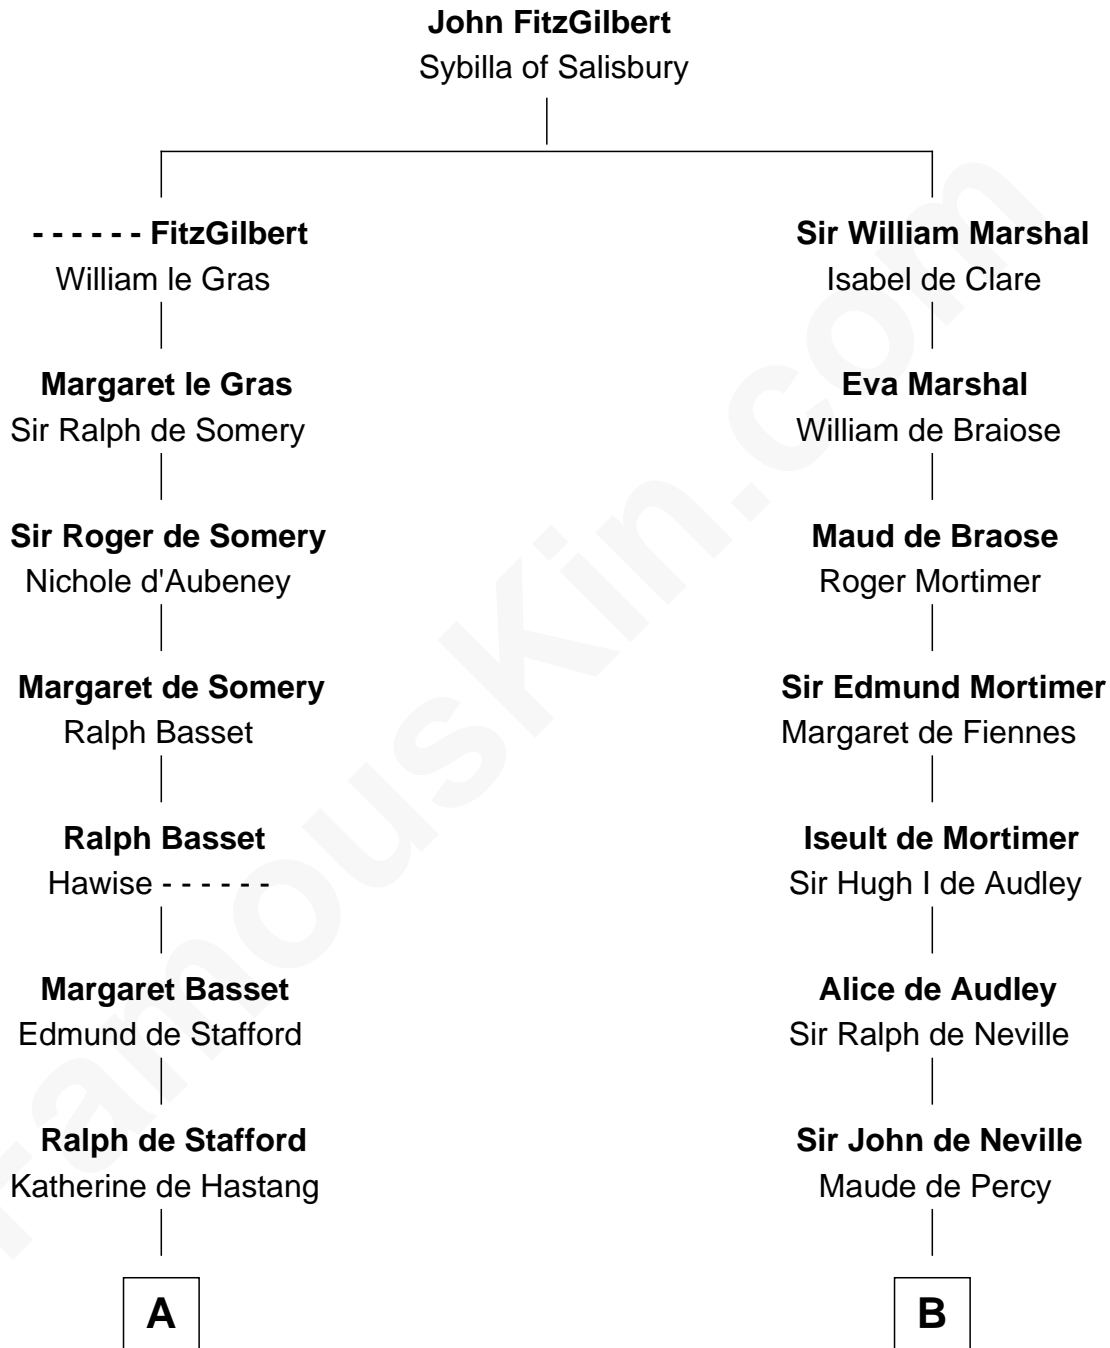

FamousKin.com

Relationship Chart of

Robert Townsend

Member of the Culper Spy Ring during the American Revolution

19th cousin 2 times removed of

Thomas Jefferson

3rd U.S. President and Signer of the Declaration of Independence

C

Job Almy
Mary Unthank

Audrey Almy
James Townsend

Jacob Townsend
Phoebe Seaman

Samuel Townsend
Sarah Stoddard

Robert Townsend
Spy known as "Culper Jr."

D

Isham Randolph
Jane Rogers

Jane Randolph
Peter Jefferson

Thomas Jefferson
3rd U.S. President

FamousKin.com