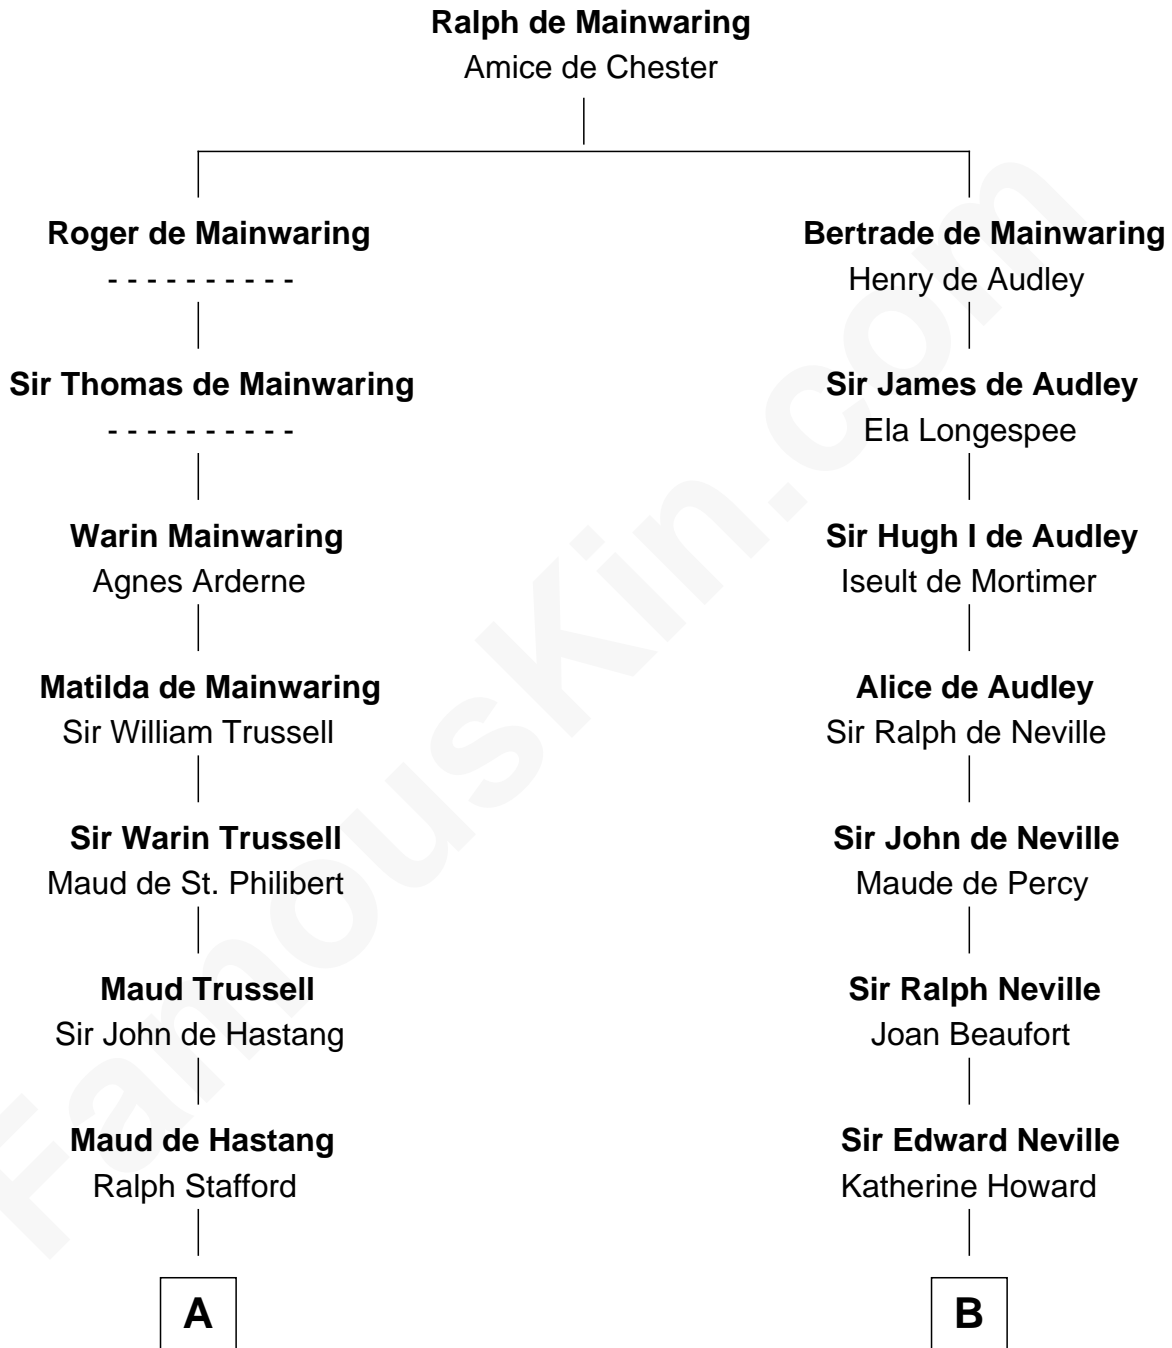

FamousKin.com

Relationship Chart of

Robert Townsend

Member of the Culper Spy Ring during the American Revolution

17th cousin 2 times removed of

Thomas Jefferson

3rd U.S. President and Signer of the Declaration of Independence

C

—
Jacob Townsend

Phoebe Seaman

—
Samuel Townsend

Sarah Stoddard

—
Robert Townsend

Spy known as "Culper Jr."

FamousKin.com