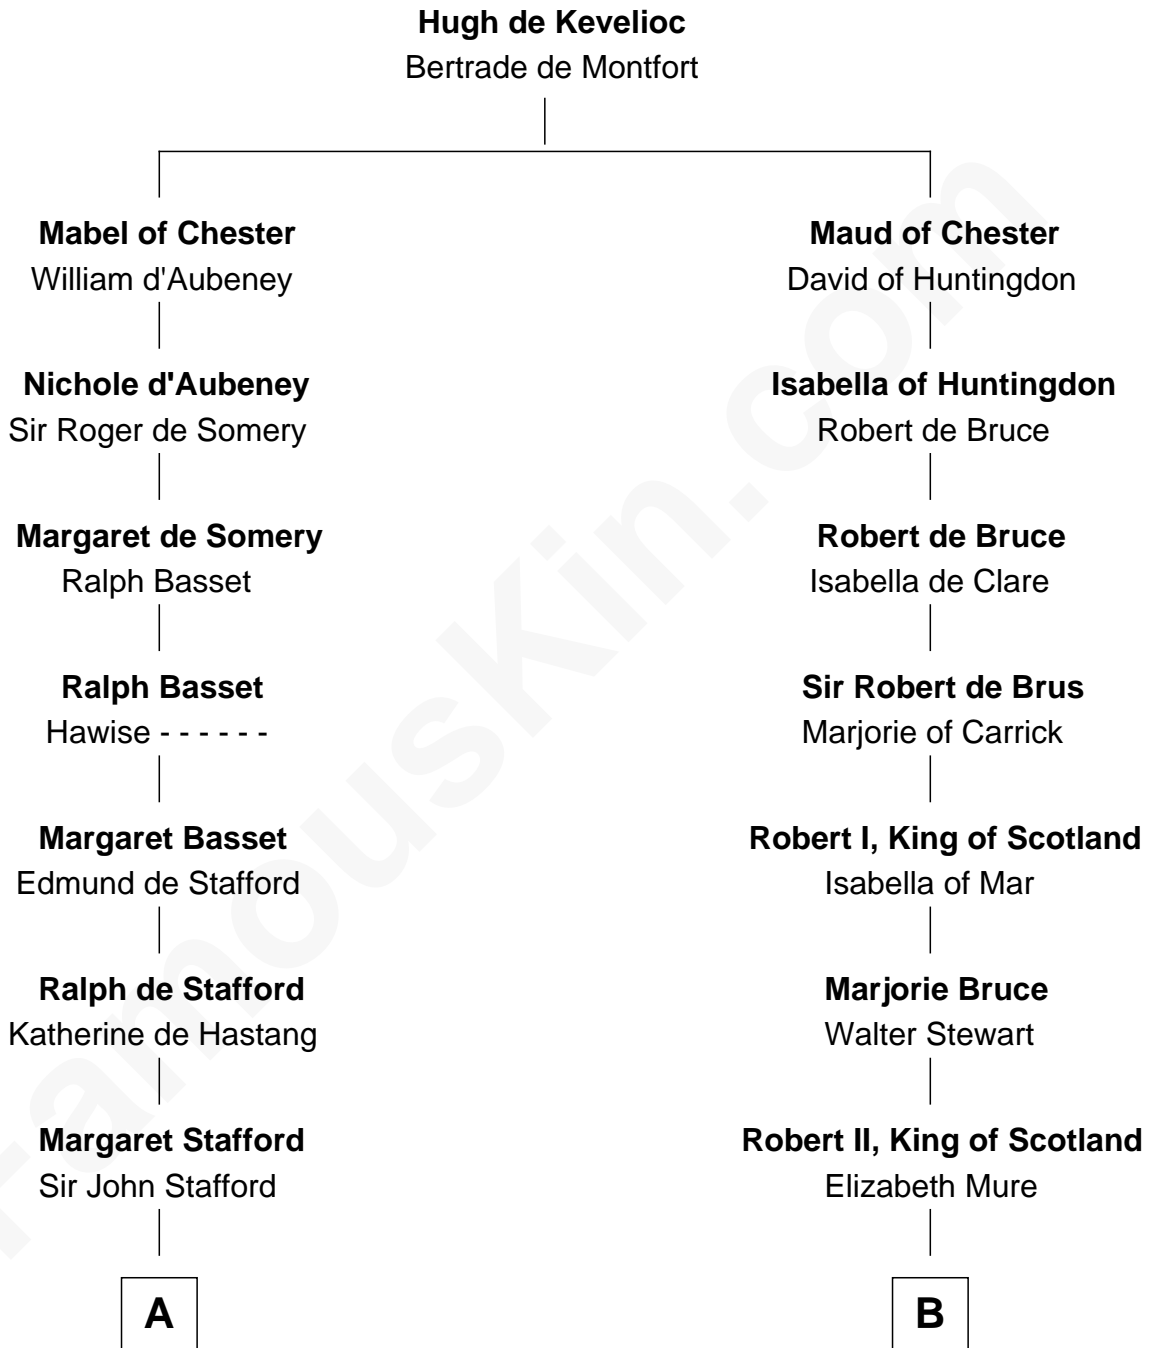

FamousKin.com

Relationship Chart of

Robert Townsend

Member of the Culper Spy Ring during the American Revolution

20th cousin 1 time removed of

Alexander Hamilton

1st U.S. Secretary of the Treasury