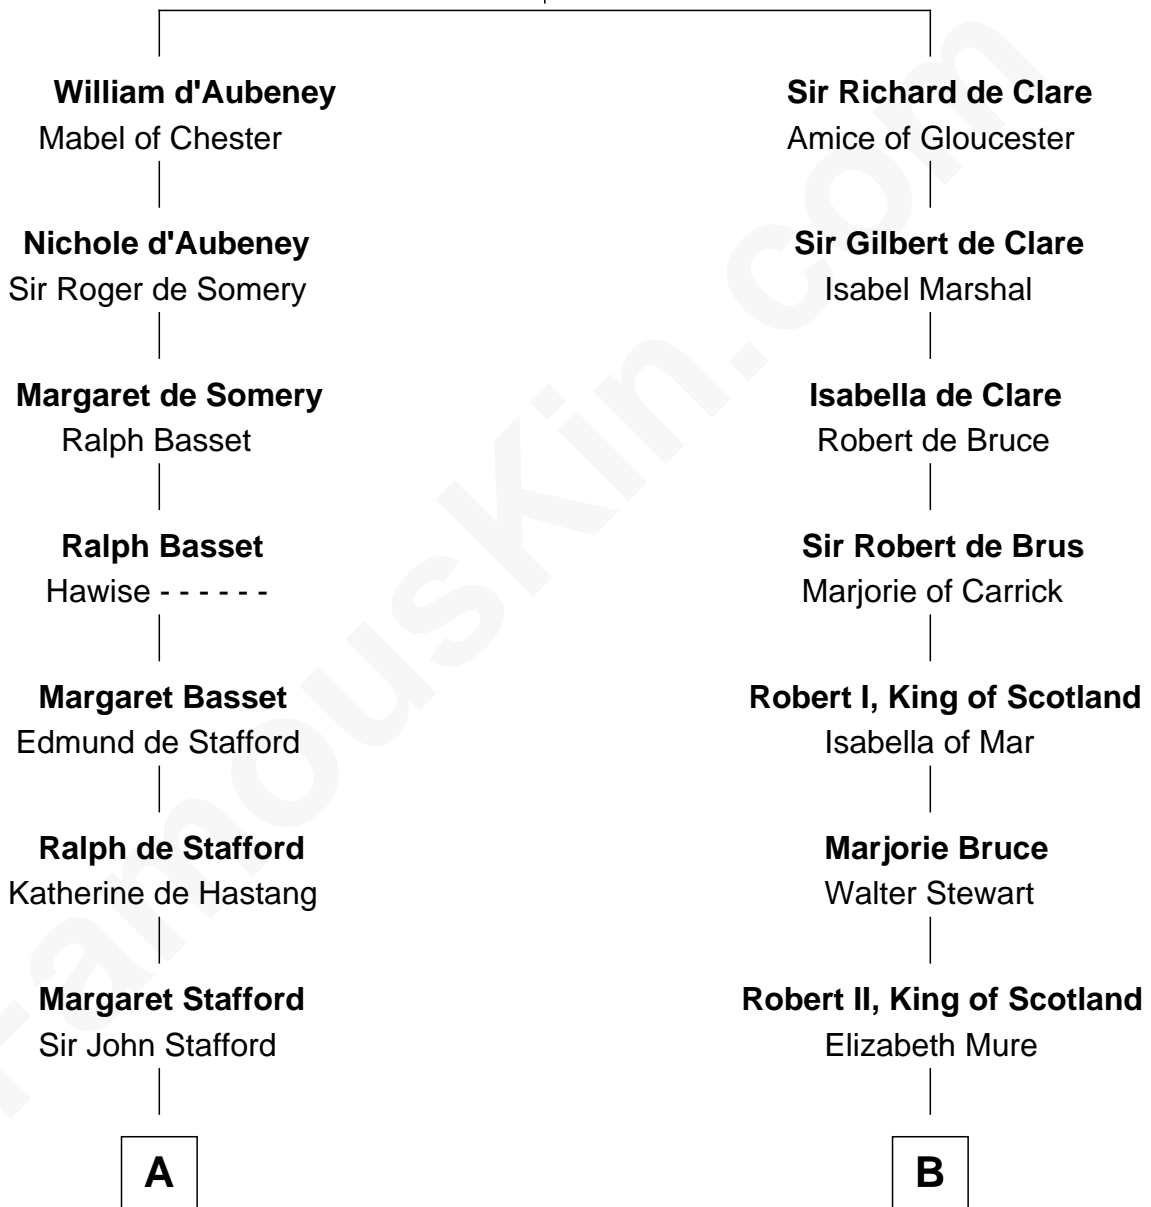

## Relationship Chart of

### Robert Townsend

*Member of the Culper Spy Ring during the American Revolution*

20th cousin 1 time removed of

### Alexander Hamilton

*1st U.S. Secretary of the Treasury*

**Maud de St. Hilary**

*with husband*  
*William d'Aubenev*

*with husband*  
*Roger de Clare*

**C**

**Audrey Almy**  
James Townsend

**Jacob Townsend**  
Phoebe Seaman