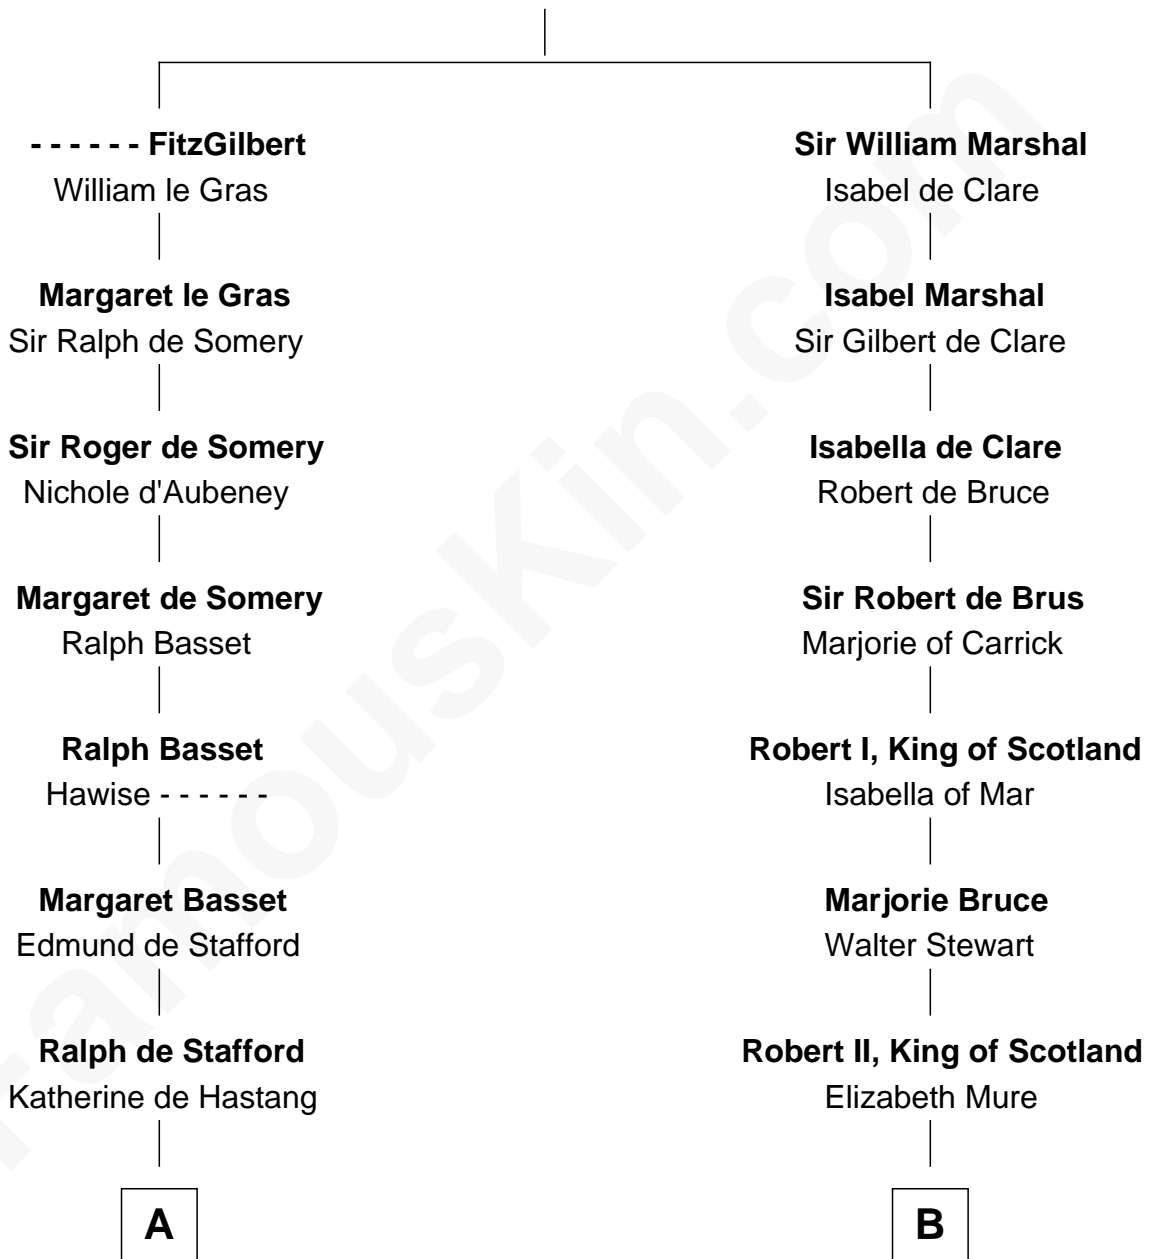

FamousKin.com

Relationship Chart of

Robert Townsend

Member of the Culper Spy Ring during the American Revolution

21st cousin of

Alexander Hamilton

1st U.S. Secretary of the Treasury

John FitzGilbert
Sybilla of Salisbury

C

Job Almy

Mary Unthank

Audrey Almy

James Townsend

Jacob Townsend

Phoebe Seaman

Samuel Townsend

Sarah Stoddard

Robert Townsend

Spy known as "Culper Jr."

D

Alexander Cunningham

Janet Cunningham

Rebecca Cunningham

John Hamilton