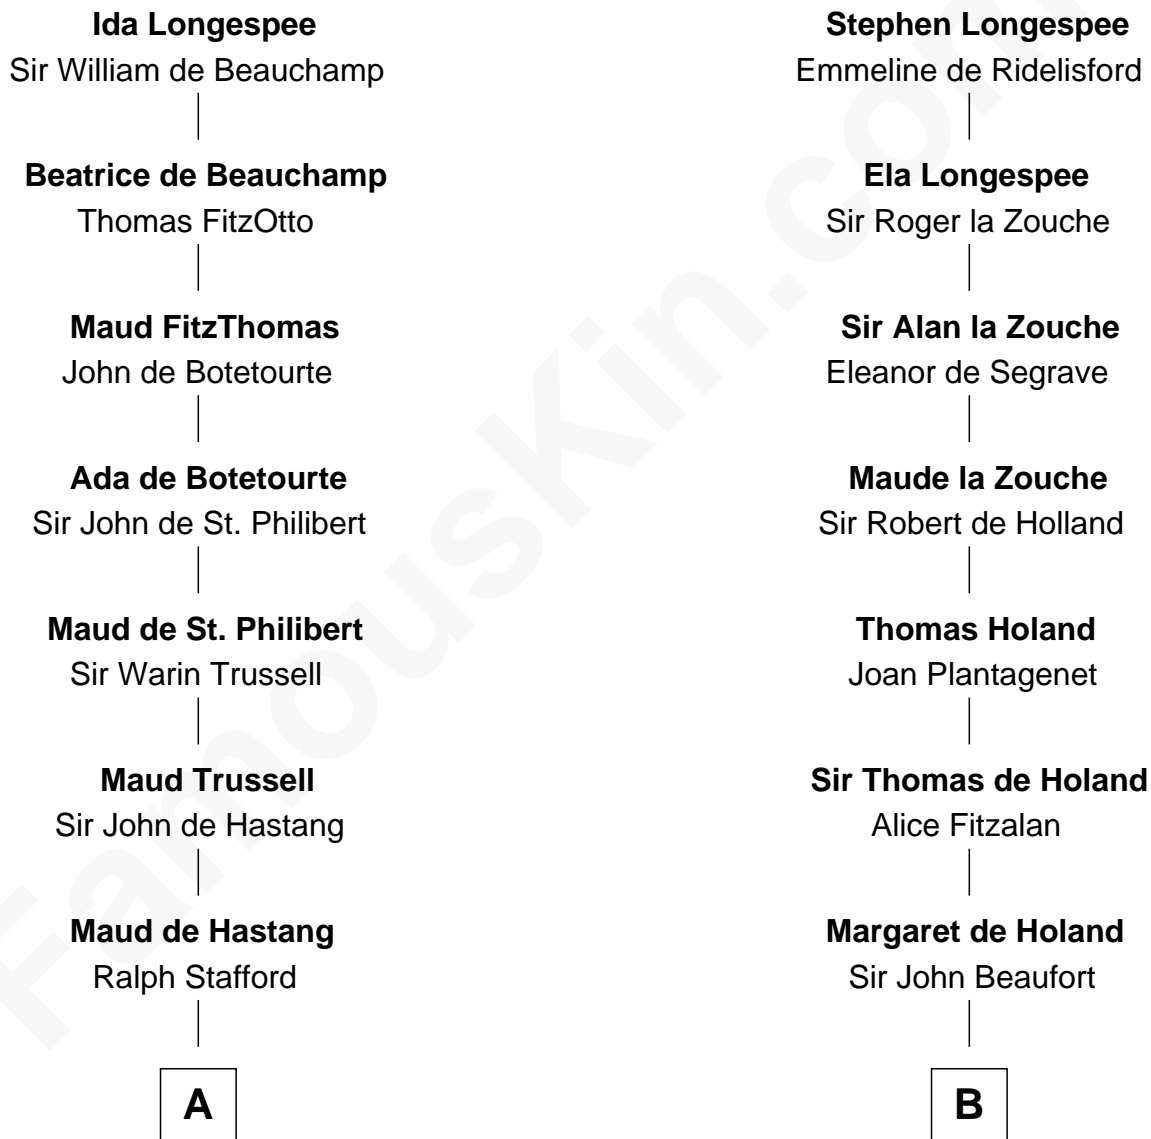

FamousKin.com

Relationship Chart of

Robert Townsend

Member of the Culper Spy Ring during the American Revolution

19th cousin 1 time removed of

Alexander Hamilton

1st U.S. Secretary of the Treasury

Sir William Longespee

Ela of Salisbury

C

Jacob Townsend

Phoebe Seaman

Samuel Townsend

Sarah Stoddard

Robert Townsend

Spy known as "Culper Jr."