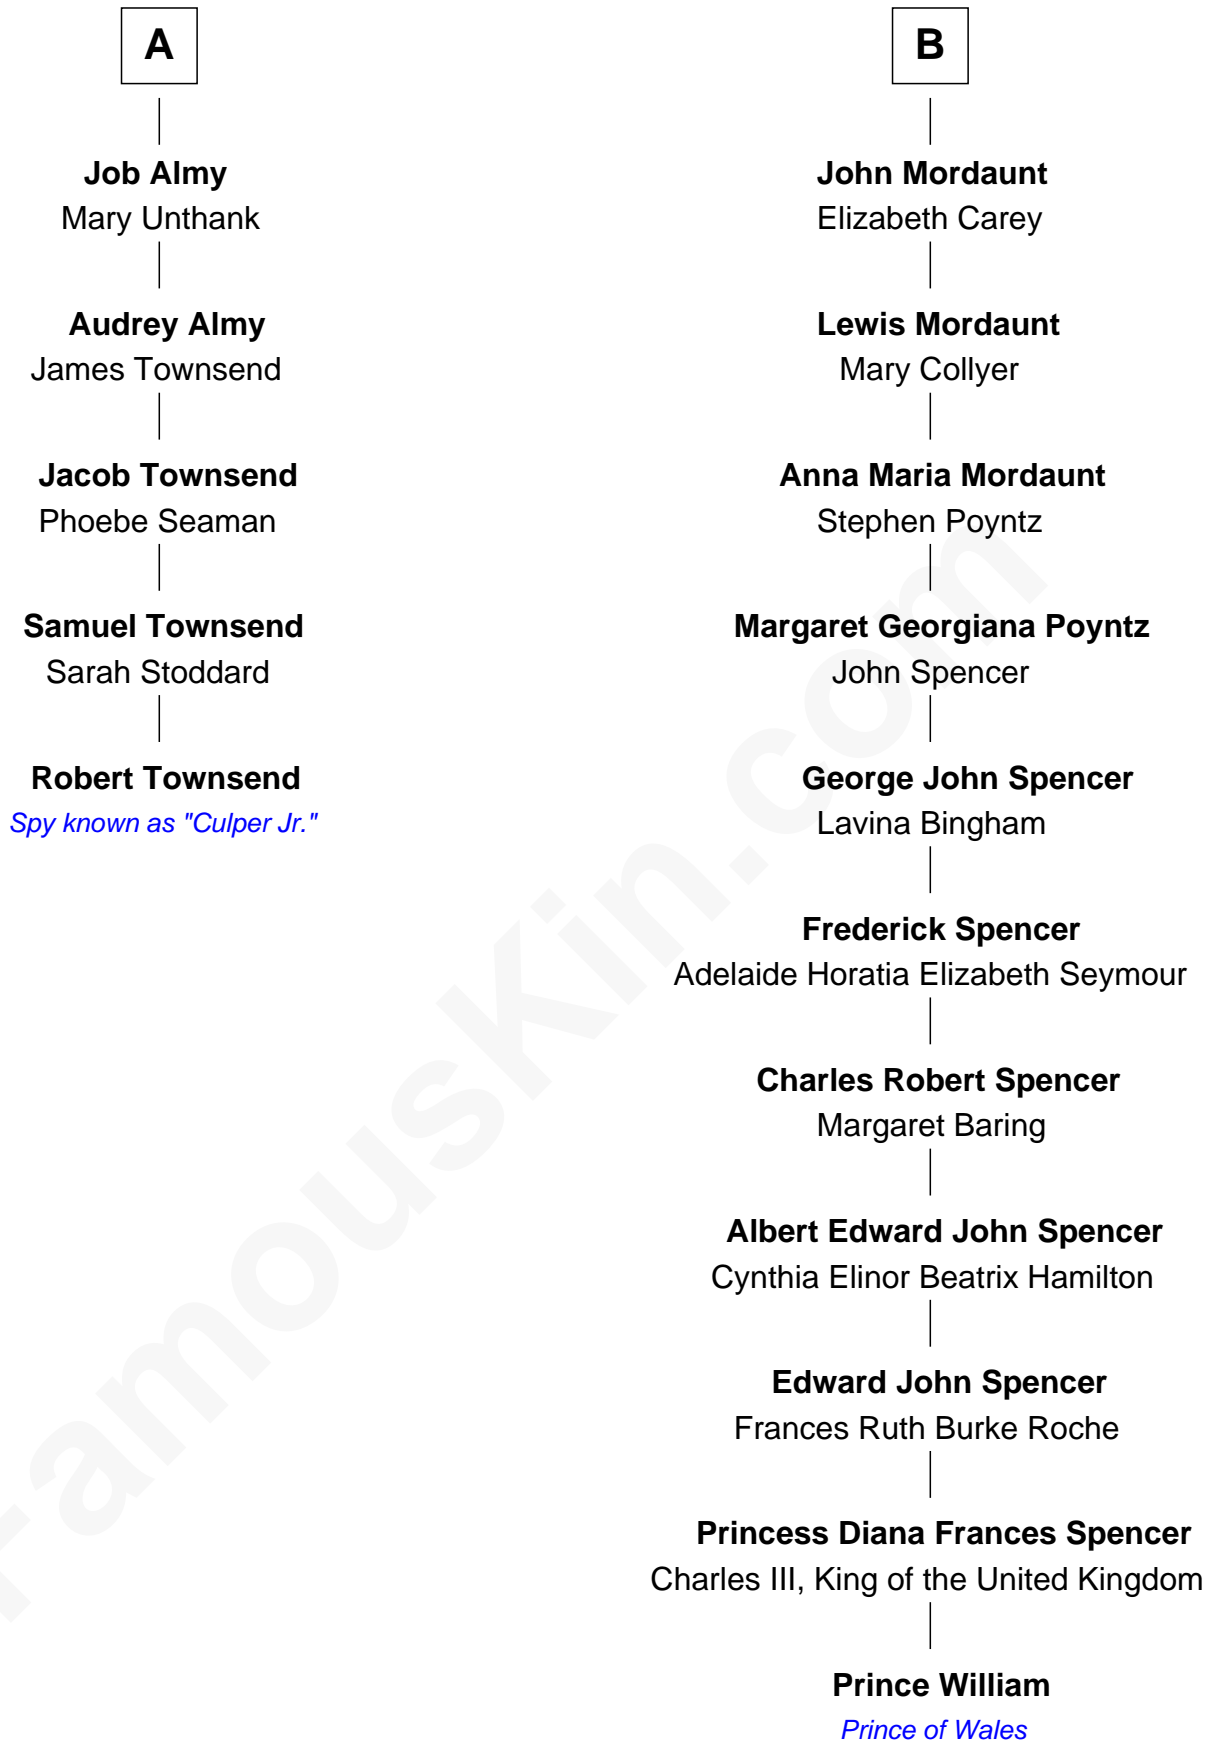

FamousKin.com

Relationship Chart of

Robert Townsend

Member of the Culper Spy Ring during the American Revolution

11th cousin 6 times removed of

Prince William
Prince of Wales

Richard Woodville
Joan Bedlisgate

William photo by [InSapphoWeTrust](#) [\(CC BY-SA 2.0\)](#)