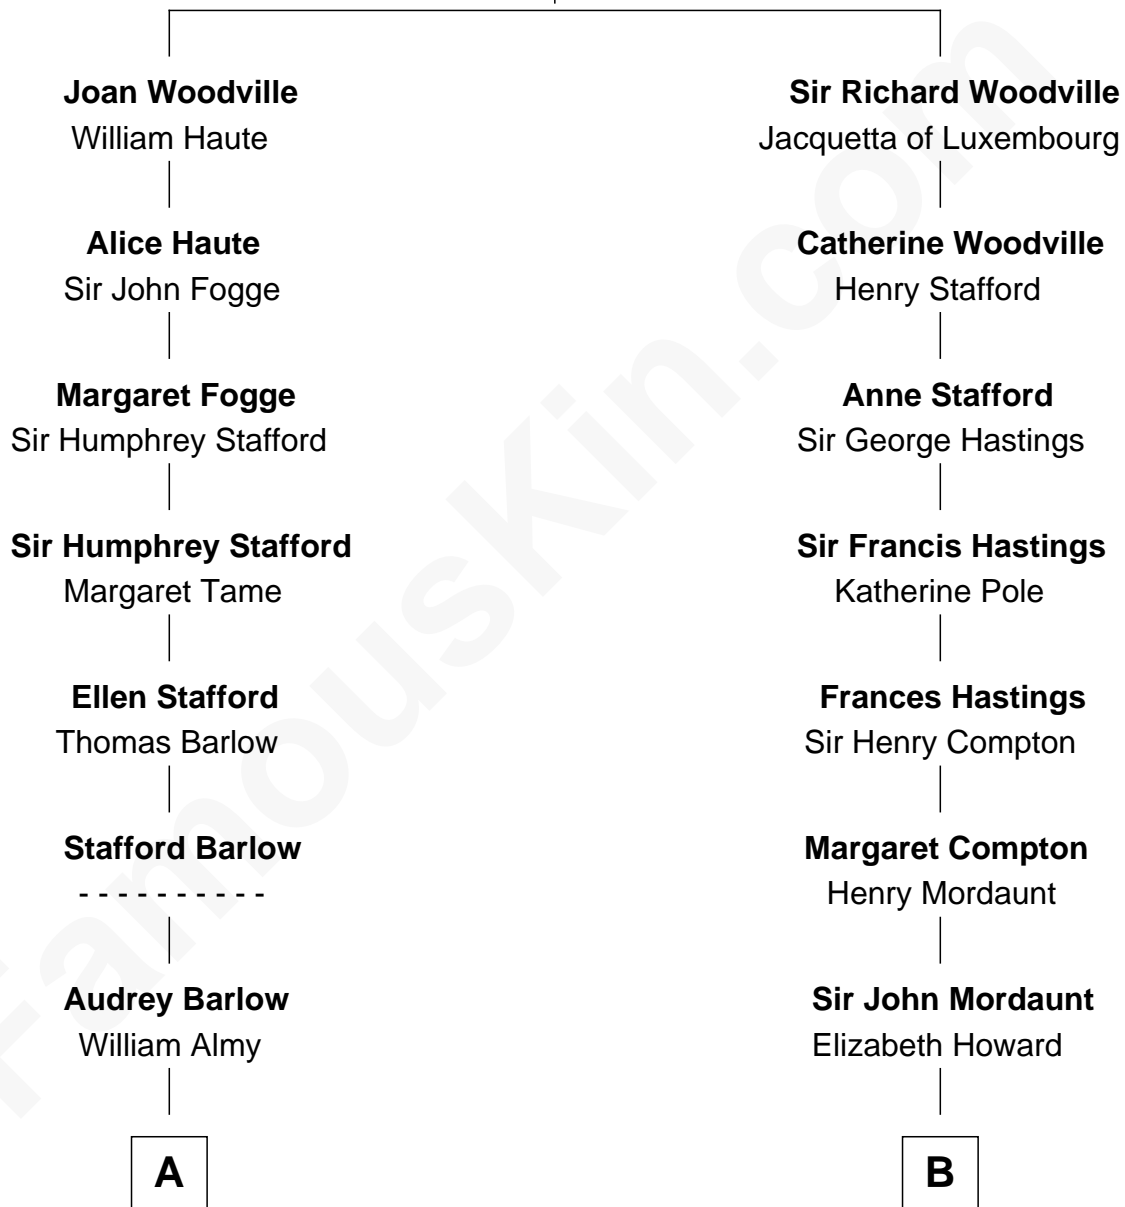

FamousKin.com

Relationship Chart of

Robert Townsend

Member of the Culper Spy Ring during the American Revolution

11th cousin 6 times removed of

Prince William
Prince of Wales

Richard Woodville
Joan Bedlisgate

William photo by [InSapphoWeTrust](#) [\(CC BY-SA 2.0\)](#)