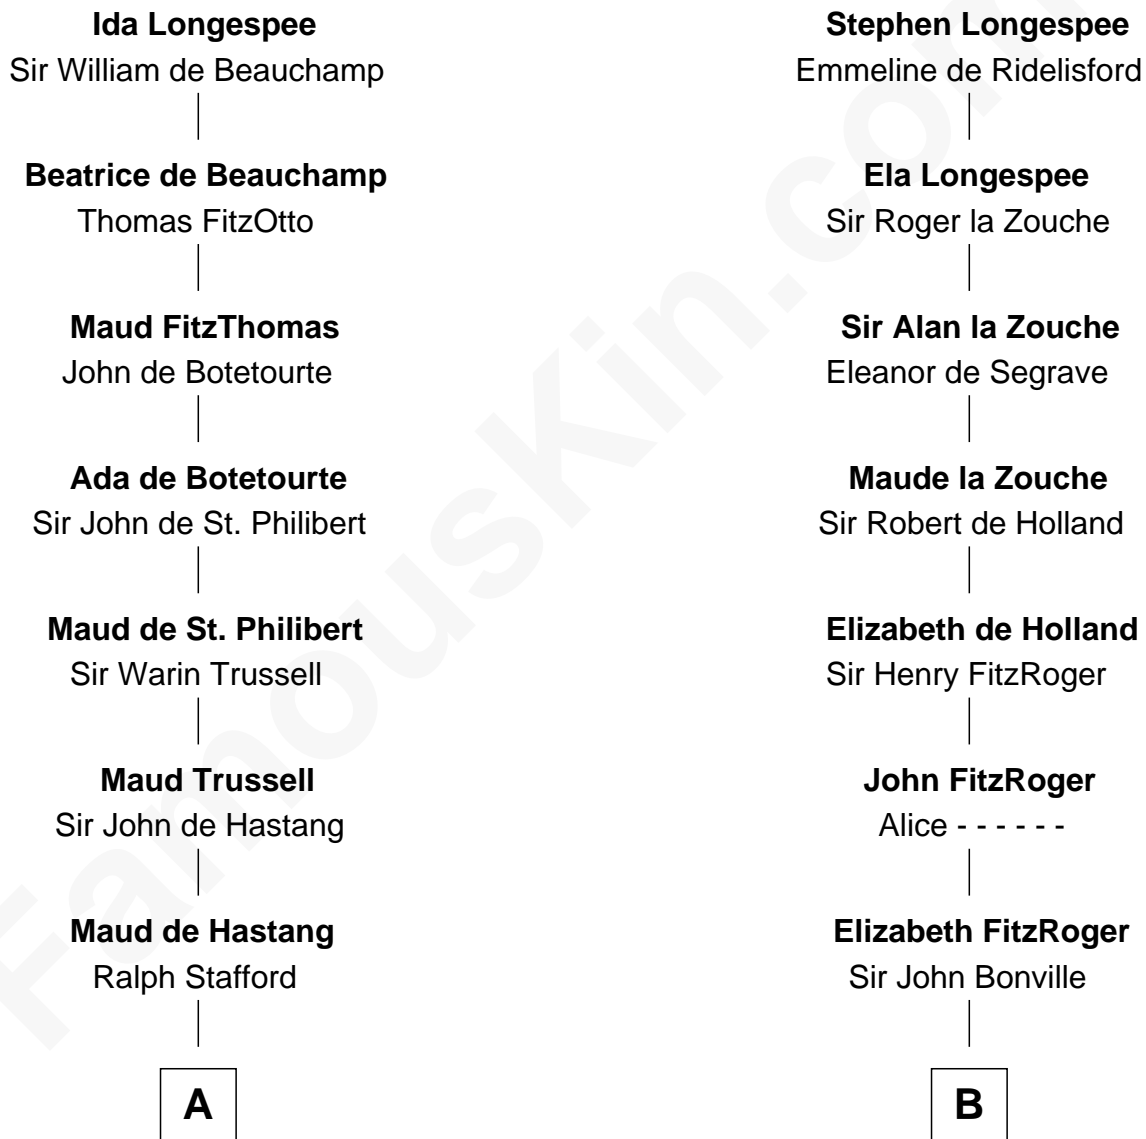

FamousKin.com

Relationship Chart of

Robert Townsend

Member of the Culper Spy Ring during the American Revolution

19th cousin 2 times removed of

William Rufus Day

36th U.S. Secretary of State

Sir William Longespee

Ela of Salisbury

C

Jacob Townsend

Phoebe Seaman

Samuel Townsend

Sarah Stoddard

Robert Townsend

Spy known as "Culper Jr."