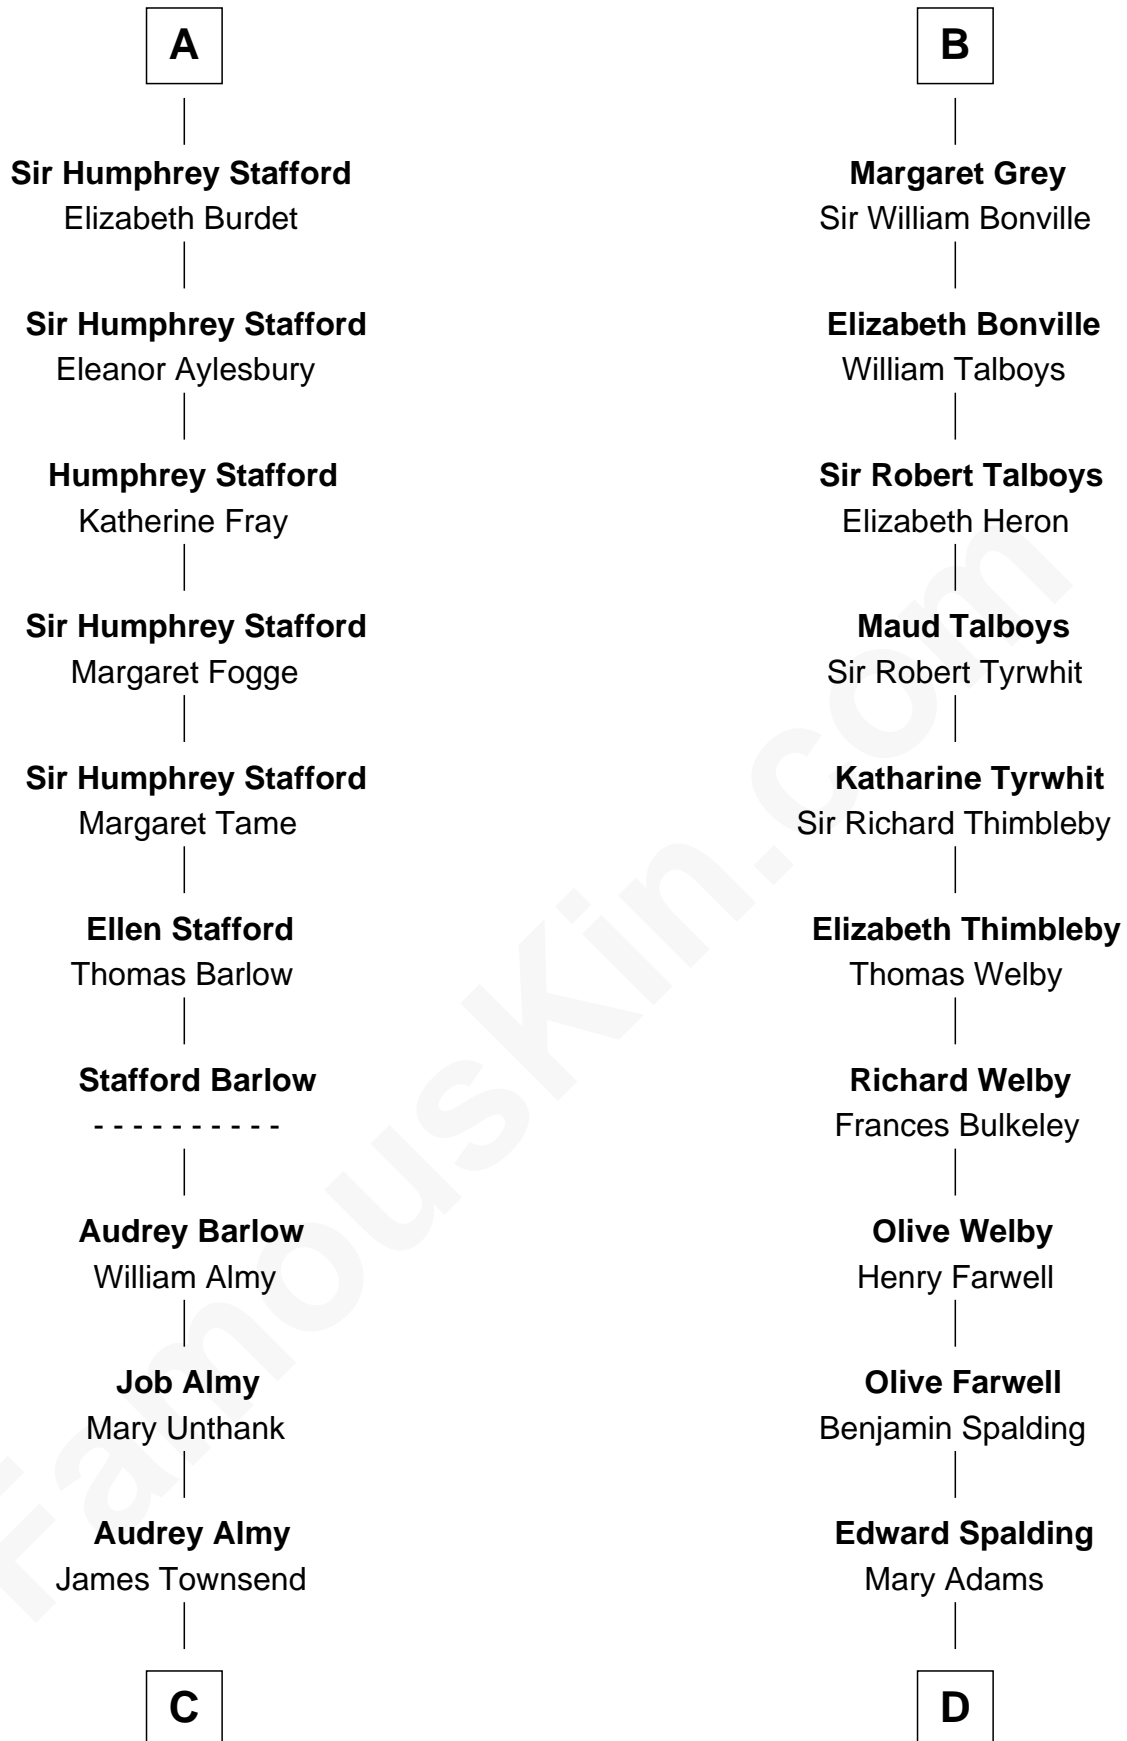

## Relationship Chart of

### Robert Townsend

*Member of the Culper Spy Ring during the American Revolution*

19th cousin 2 times removed of

### William Rufus Day

*36th U.S. Secretary of State*

**C**

**Jacob Townsend**

Phoebe Seaman

**Samuel Townsend**

Sarah Stoddard

**Robert Townsend**