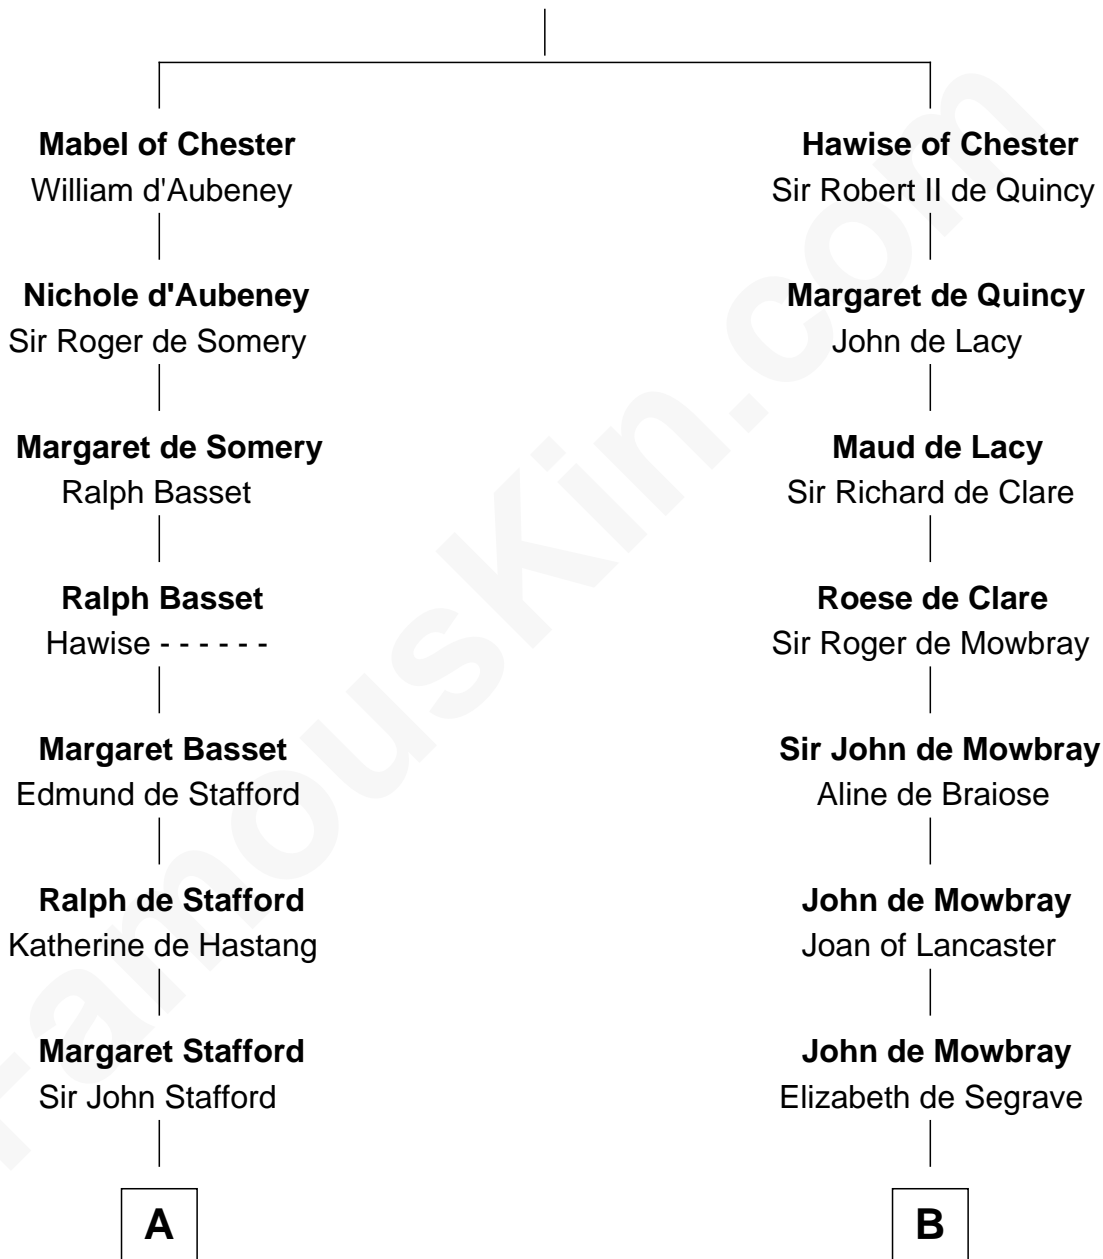

FamousKin.com

Relationship Chart of

Robert Townsend

Member of the Culper Spy Ring during the American Revolution

20th cousin 1 time removed of

John Marshall

4th Chief Justice of the U.S. Supreme Court

Bertrade de Montfort

Hugh de Kevelioc

C

Audrey Almy
James Townsend

Jacob Townsend
Phoebe Seaman

Samuel Townsend
Sarah Stoddard

Robert Townsend
Spy known as "Culper Jr."

D

Col. William Randolph
Mary Isham