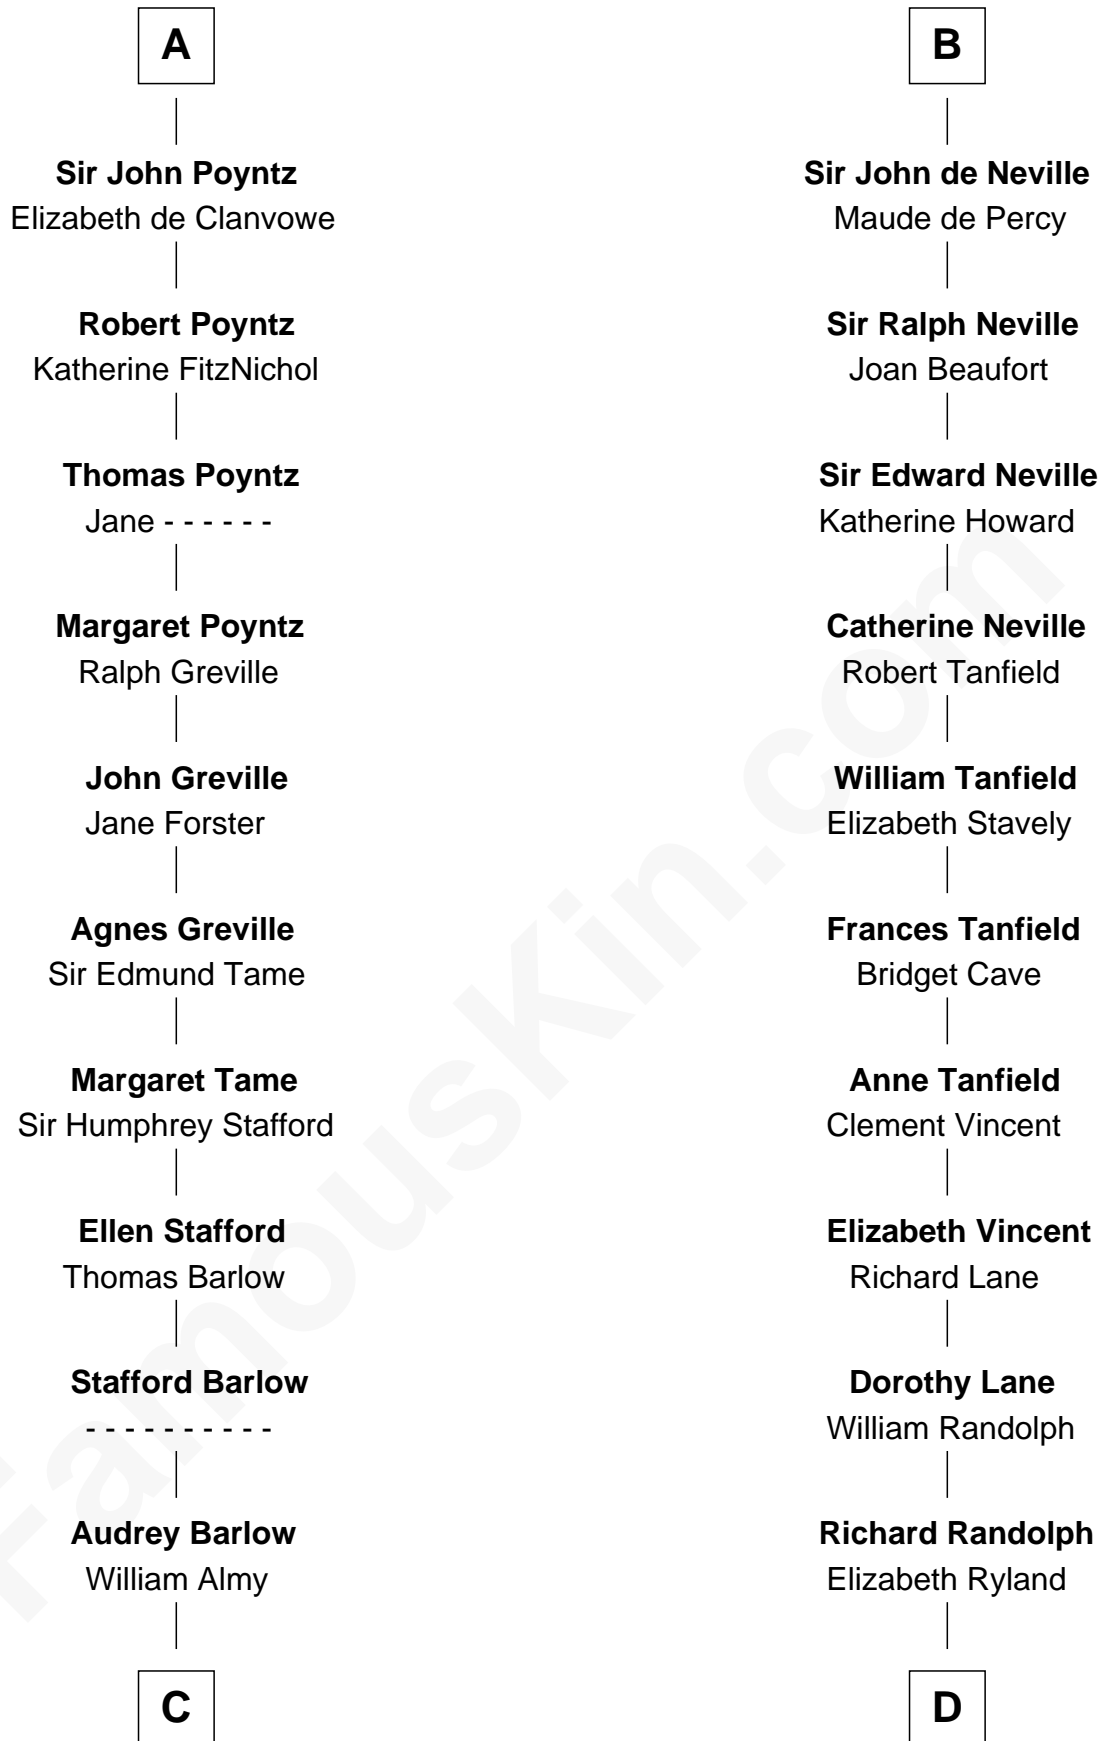

FamousKin.com

Relationship Chart of

Robert Townsend

Member of the Culper Spy Ring during the American Revolution

21st cousin of

John Marshall

4th Chief Justice of the U.S. Supreme Court

C

Job Almy
Mary Unthank
|
Audrey Almy
James Townsend
|
Jacob Townsend
Phoebe Seaman
|
Samuel Townsend
Sarah Stoddard
|
Robert Townsend
Spy known as "Culper Jr."

D

Col. William Randolph
Mary Isham
|
Thomas Randolph
----- Fleming
|
Mary Isham Randolph
Rev. James Keith
|
Mary Randolph Keith
Col. Thomas Marshall
|
John Marshall
U.S. Supreme Court Chief Justice