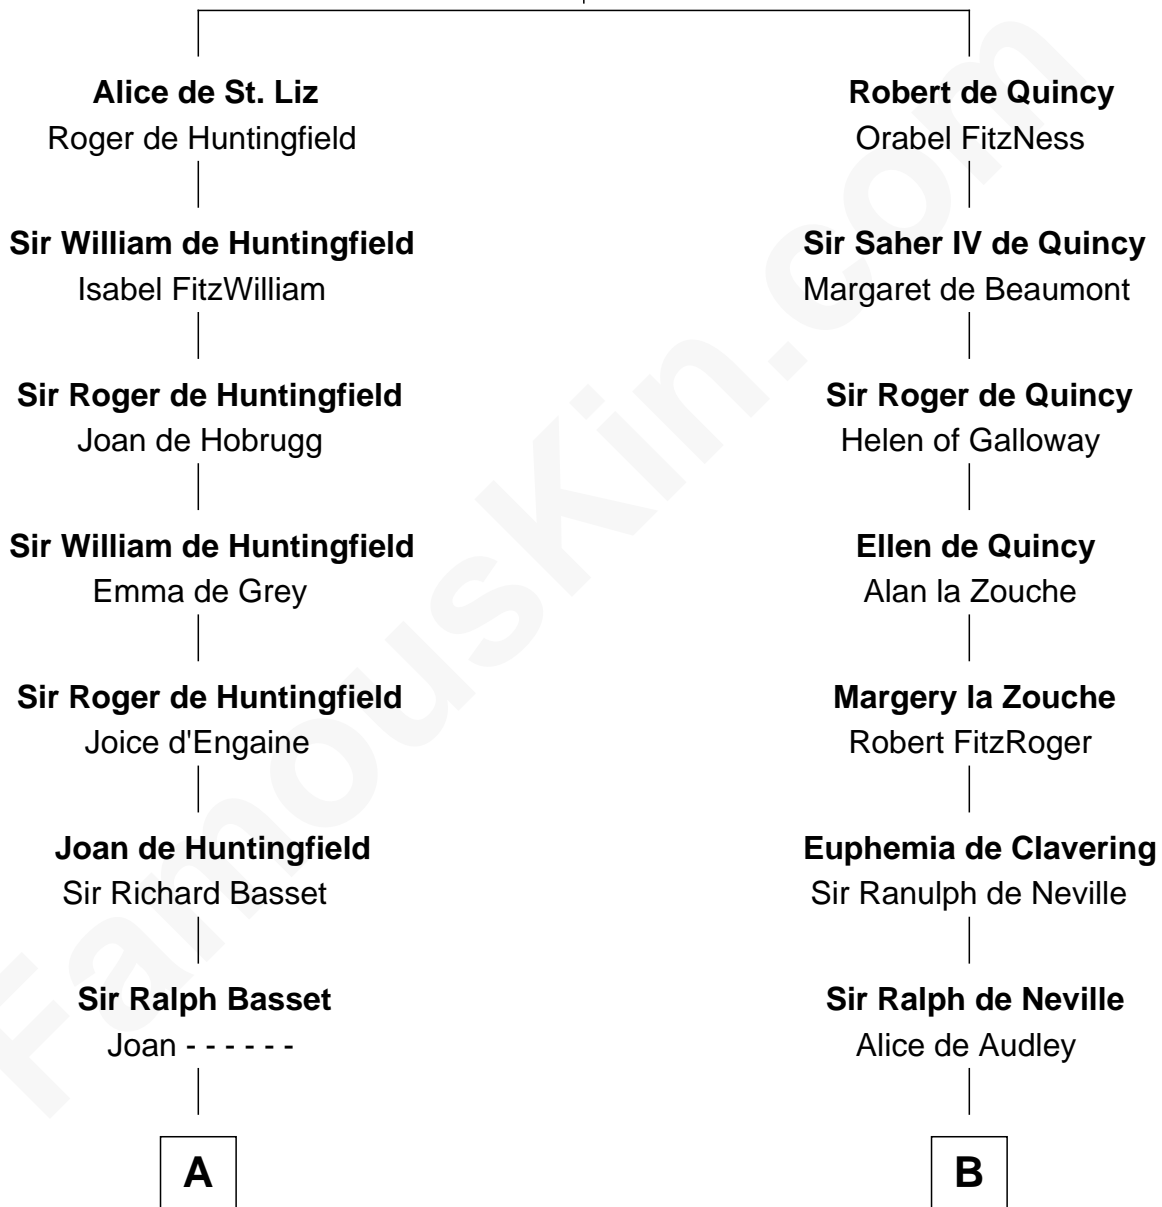

Saher I de Quincy

Maud de St. Liz