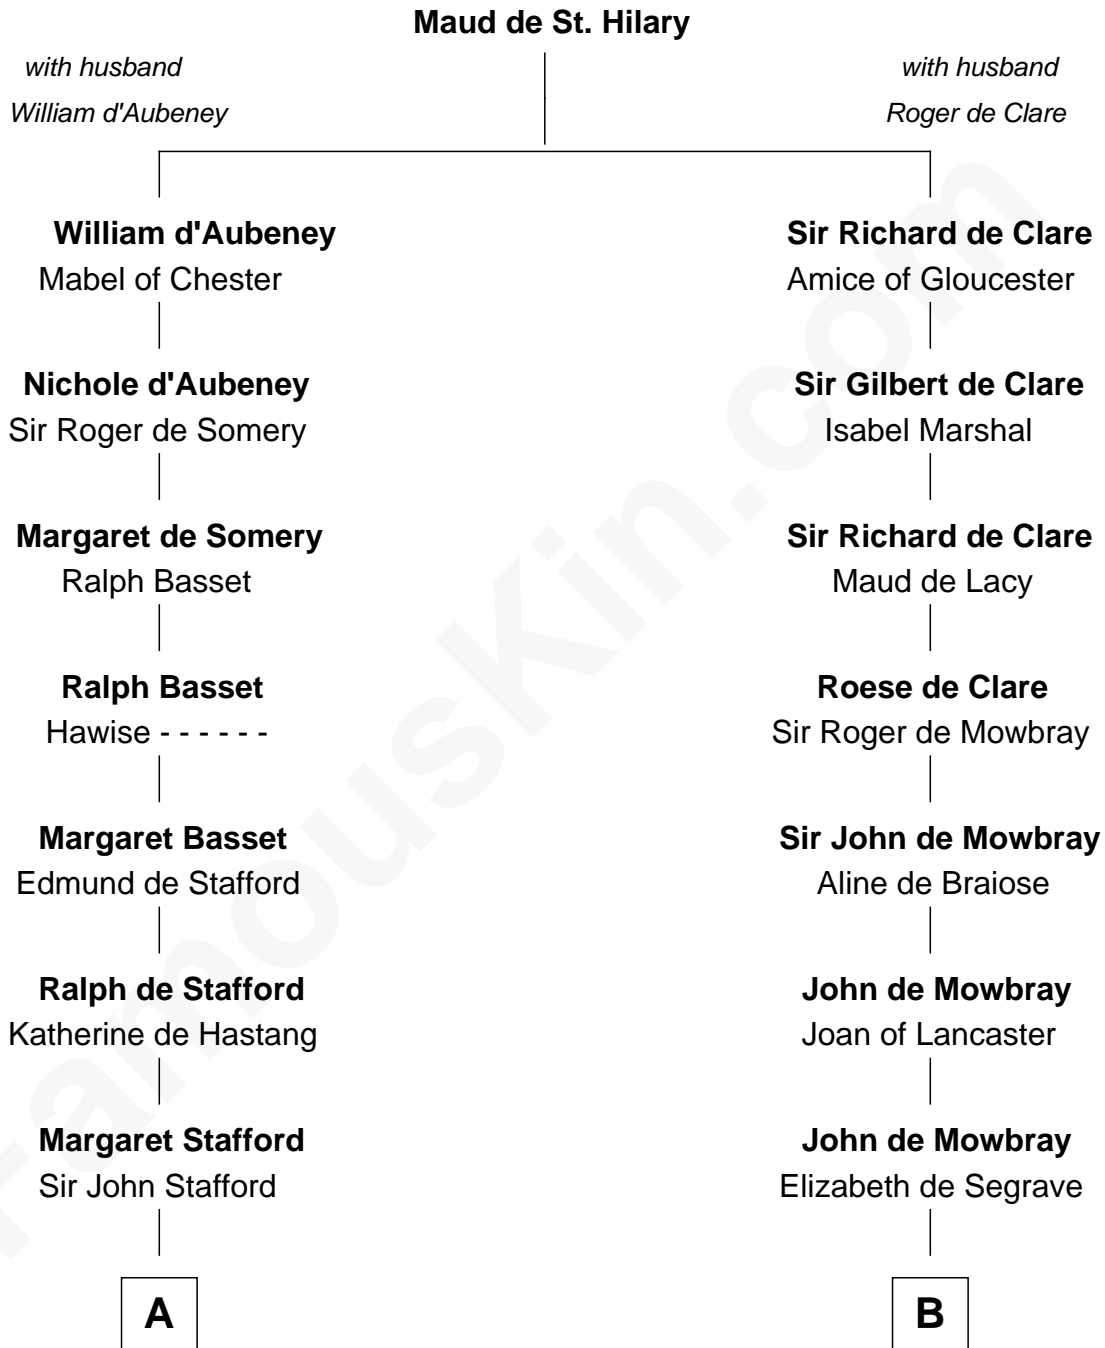

John Marshall

4th Chief Justice of the U.S. Supreme Court