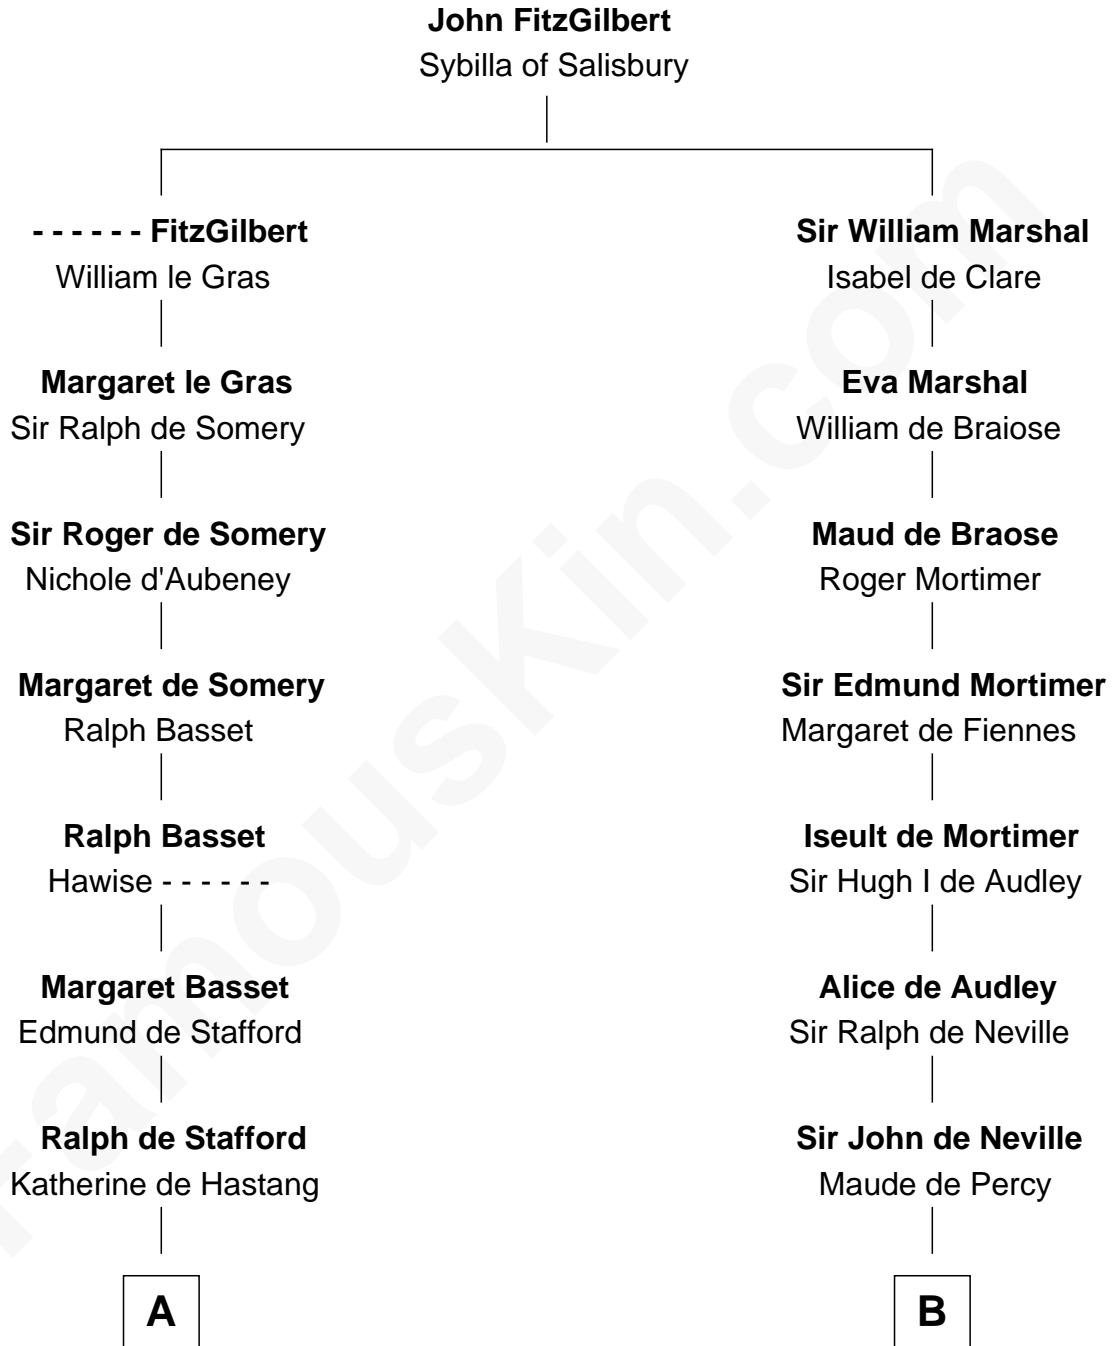

FamousKin.com

Relationship Chart of

Robert Townsend

Member of the Culper Spy Ring during the American Revolution

20th cousin 1 time removed of

John Marshall

4th Chief Justice of the U.S. Supreme Court

C

Job Almy
Mary Unthank

Audrey Almy
James Townsend

Jacob Townsend
Phoebe Seaman

Samuel Townsend
Sarah Stoddard

Robert Townsend
Spy known as "Culper Jr."

D

Thomas Randolph
----- Fleming

Mary Isham Randolph
Rev. James Keith