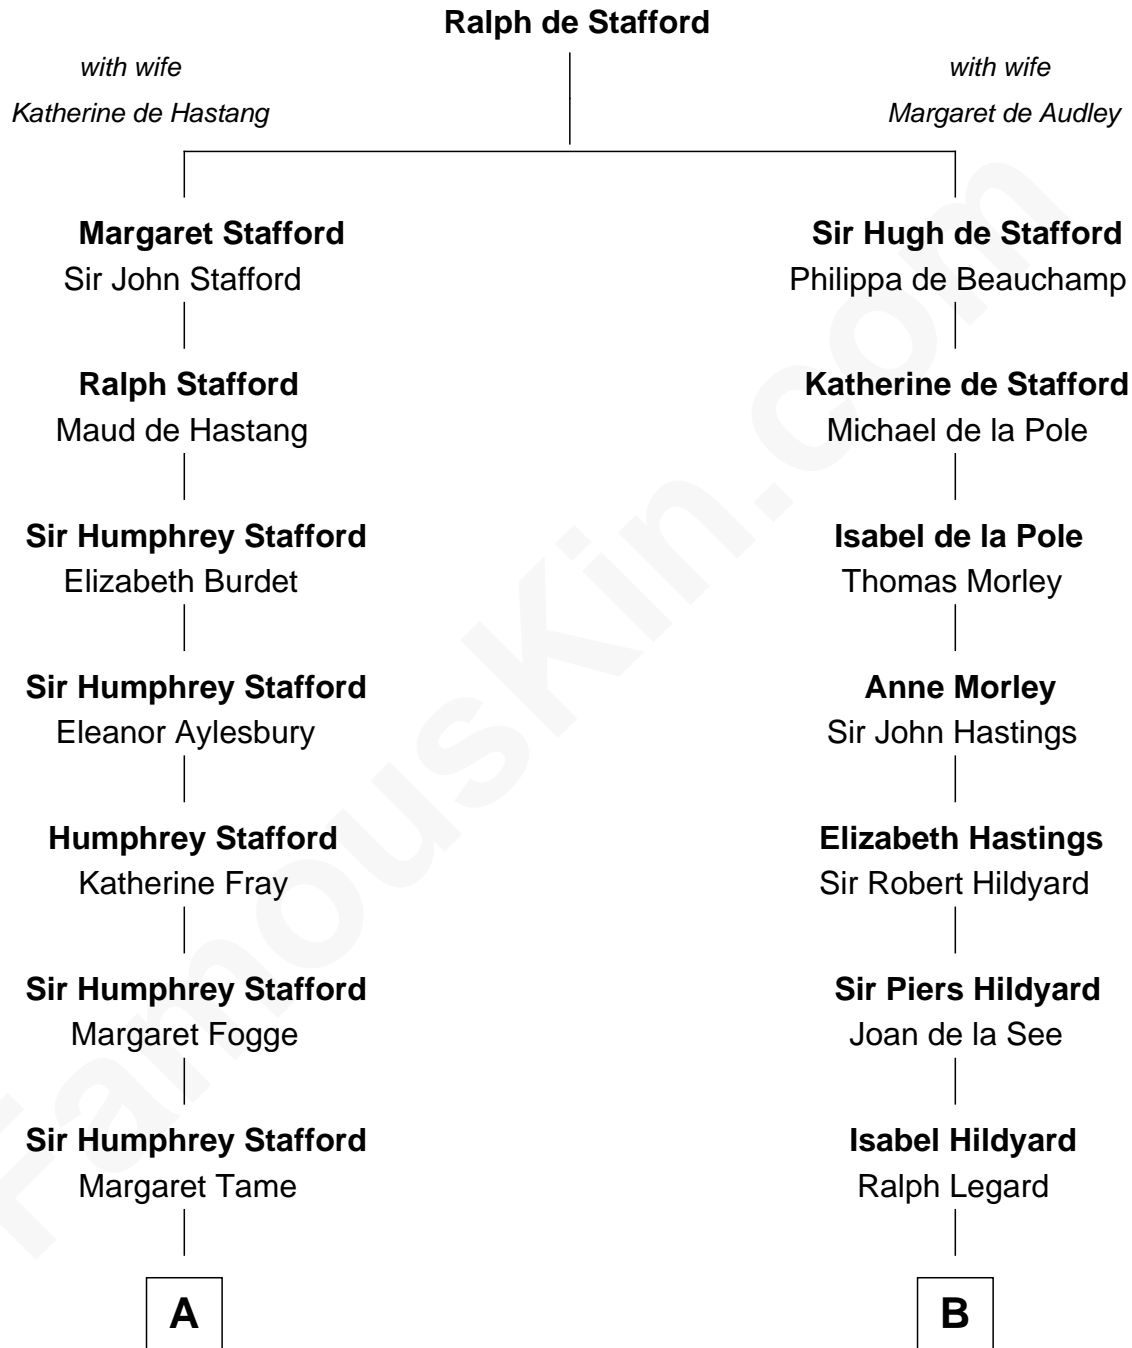

## Relationship Chart of

### Robert Townsend

*Member of the Culper Spy Ring during the American Revolution*

14th cousin 7 times removed of

**Edward Norton**  
*Movie Actor*

**C**

**Seneca Hughes Norton**

Josephine E. Weis

**Edward Mower Norton**