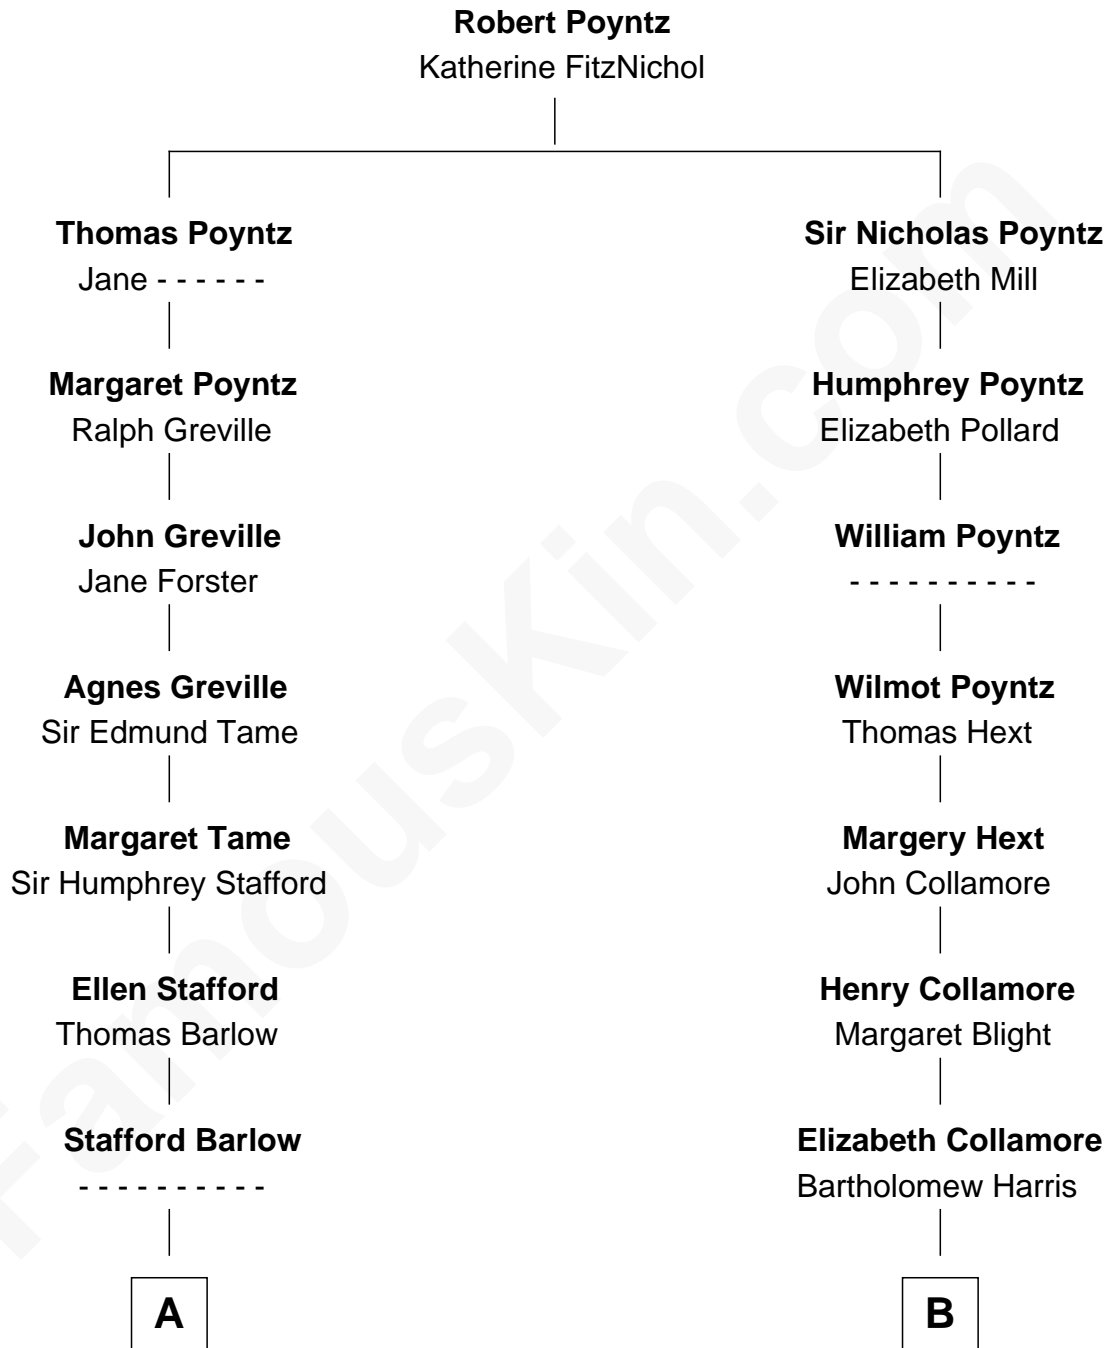

## Relationship Chart of

### Robert Townsend

Member of the Culper Spy Ring during the American Revolution

12th cousin 6 times removed of

**Mizuo Peck**

TV and Movie Actress

C

George Leete Peck

Sanae Mizusawa