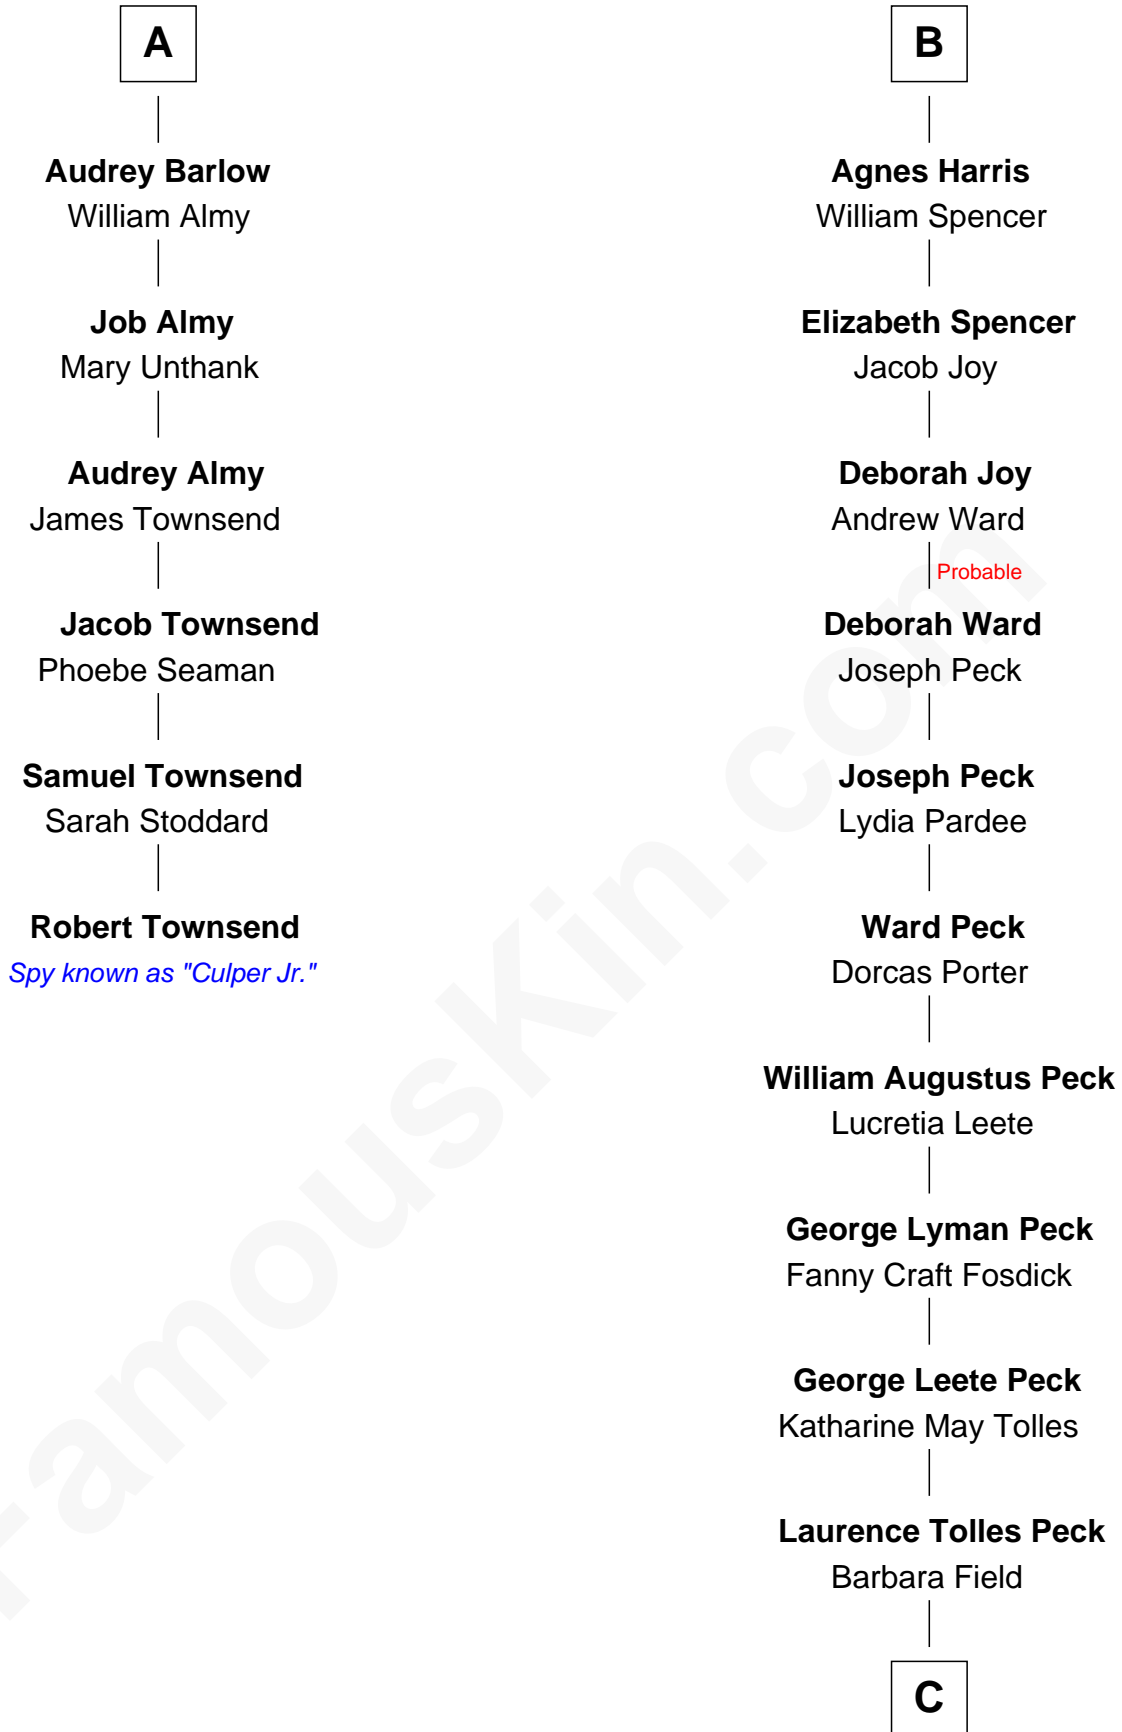

## Relationship Chart of

### Robert Townsend

Member of the Culper Spy Ring during the American Revolution

12th cousin 6 times removed of

**Mizuo Peck**

TV and Movie Actress

C

George Leete Peck

Sanae Mizusawa