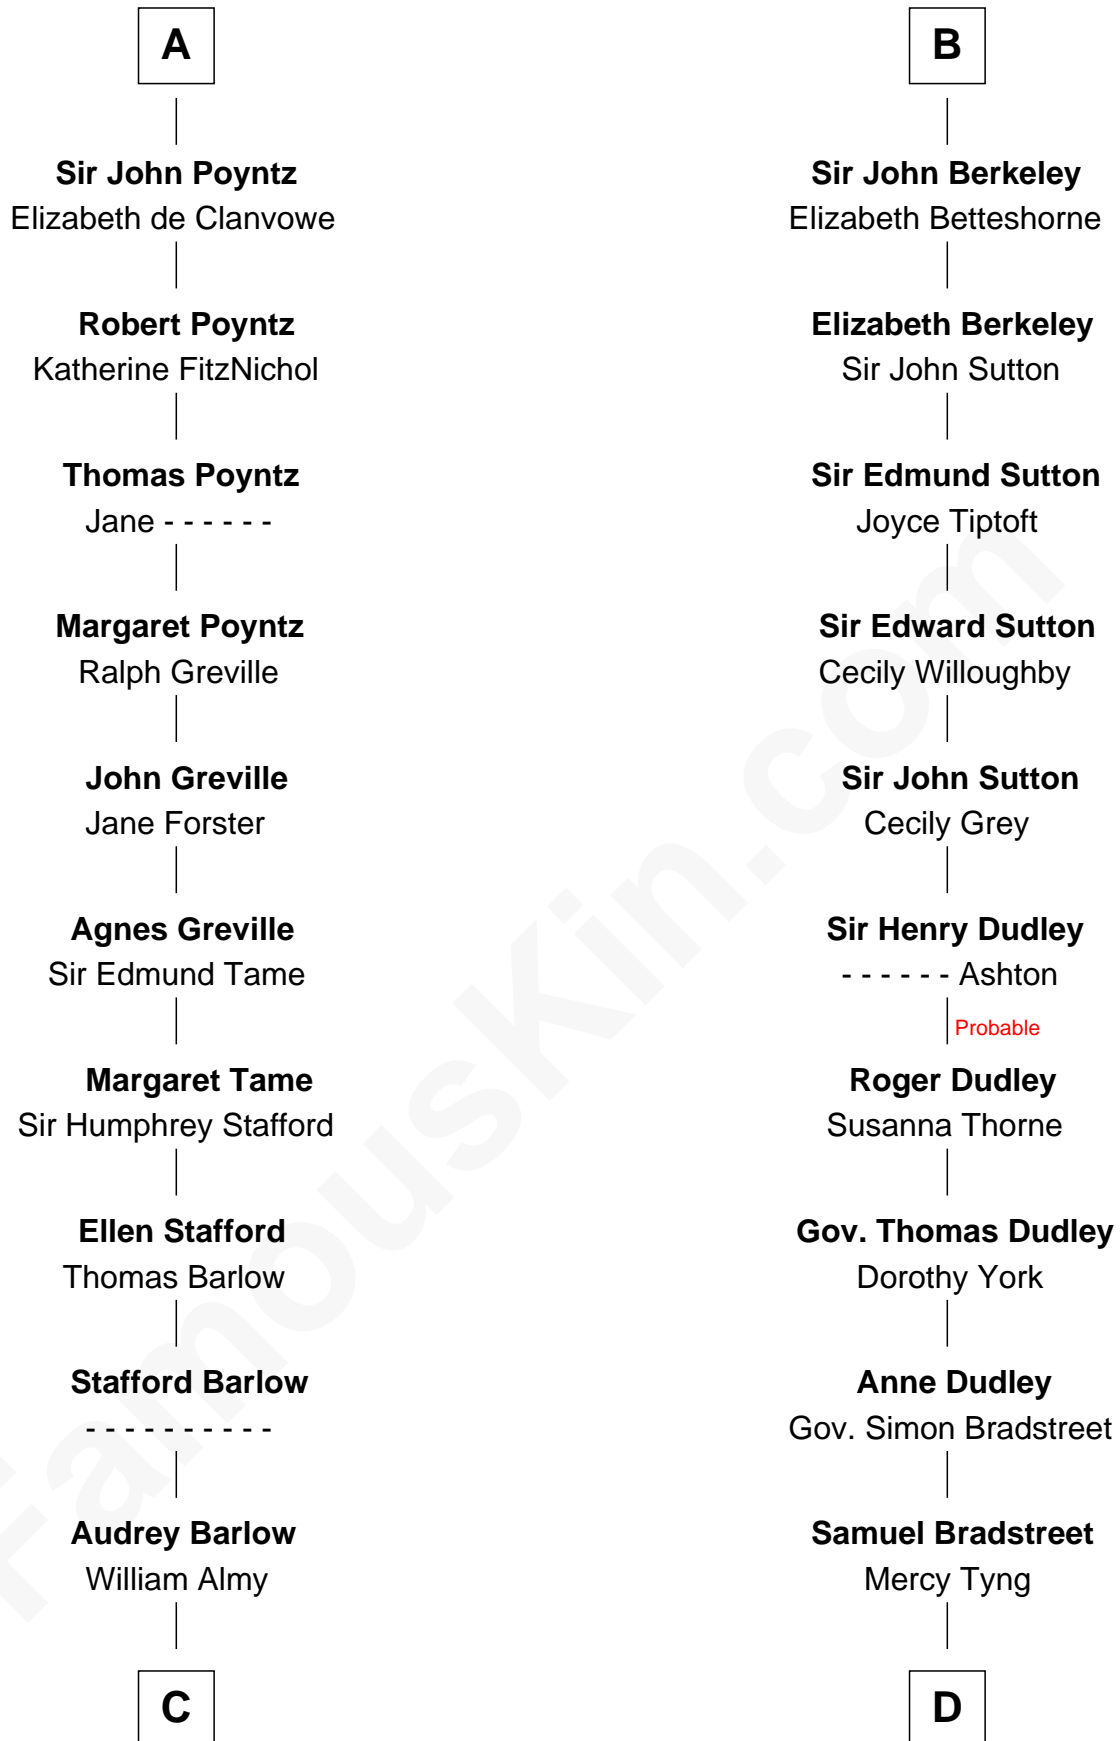

FamousKin.com

Relationship Chart of

Robert Townsend

Member of the Culper Spy Ring during the American Revolution

21st cousin of

Oliver Wendell Holmes, Sr.
American "Fireside" Poet

C

Job Almy

Mary Unthank

Audrey Almy

James Townsend

Jacob Townsend

Phoebe Seaman

Samuel Townsend

Sarah Stoddard

Robert Townsend

Spy known as "Culper Jr."

D

Mercy Bradstreet

Dr. James Oliver

Sarah Oliver

Jacob Wendell

Oliver Wendell

Mary Jackson