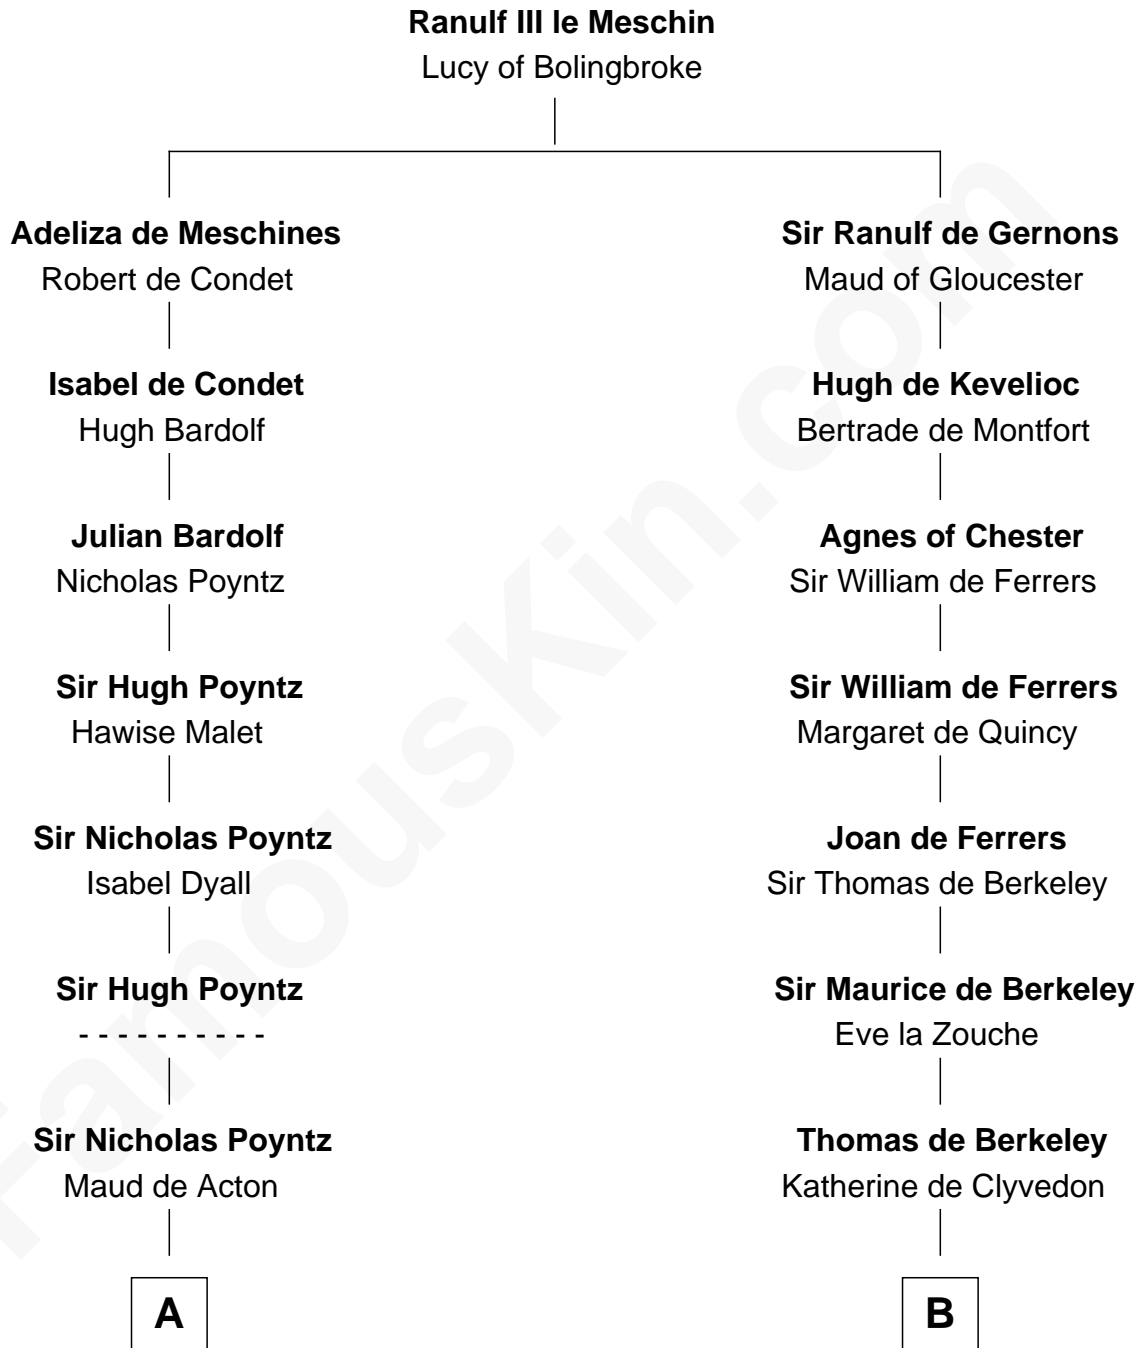

FamousKin.com

Relationship Chart of

Robert Townsend

Member of the Culper Spy Ring during the American Revolution

21st cousin of

Oliver Wendell Holmes, Sr.
American "Fireside" Poet

C

Job Almy

Mary Unthank

Audrey Almy

James Townsend

Jacob Townsend

Phoebe Seaman

Samuel Townsend

Sarah Stoddard

Robert Townsend

Spy known as "Culper Jr."

D

Mercy Bradstreet

Dr. James Oliver

Sarah Oliver

Jacob Wendell

Oliver Wendell

Mary Jackson