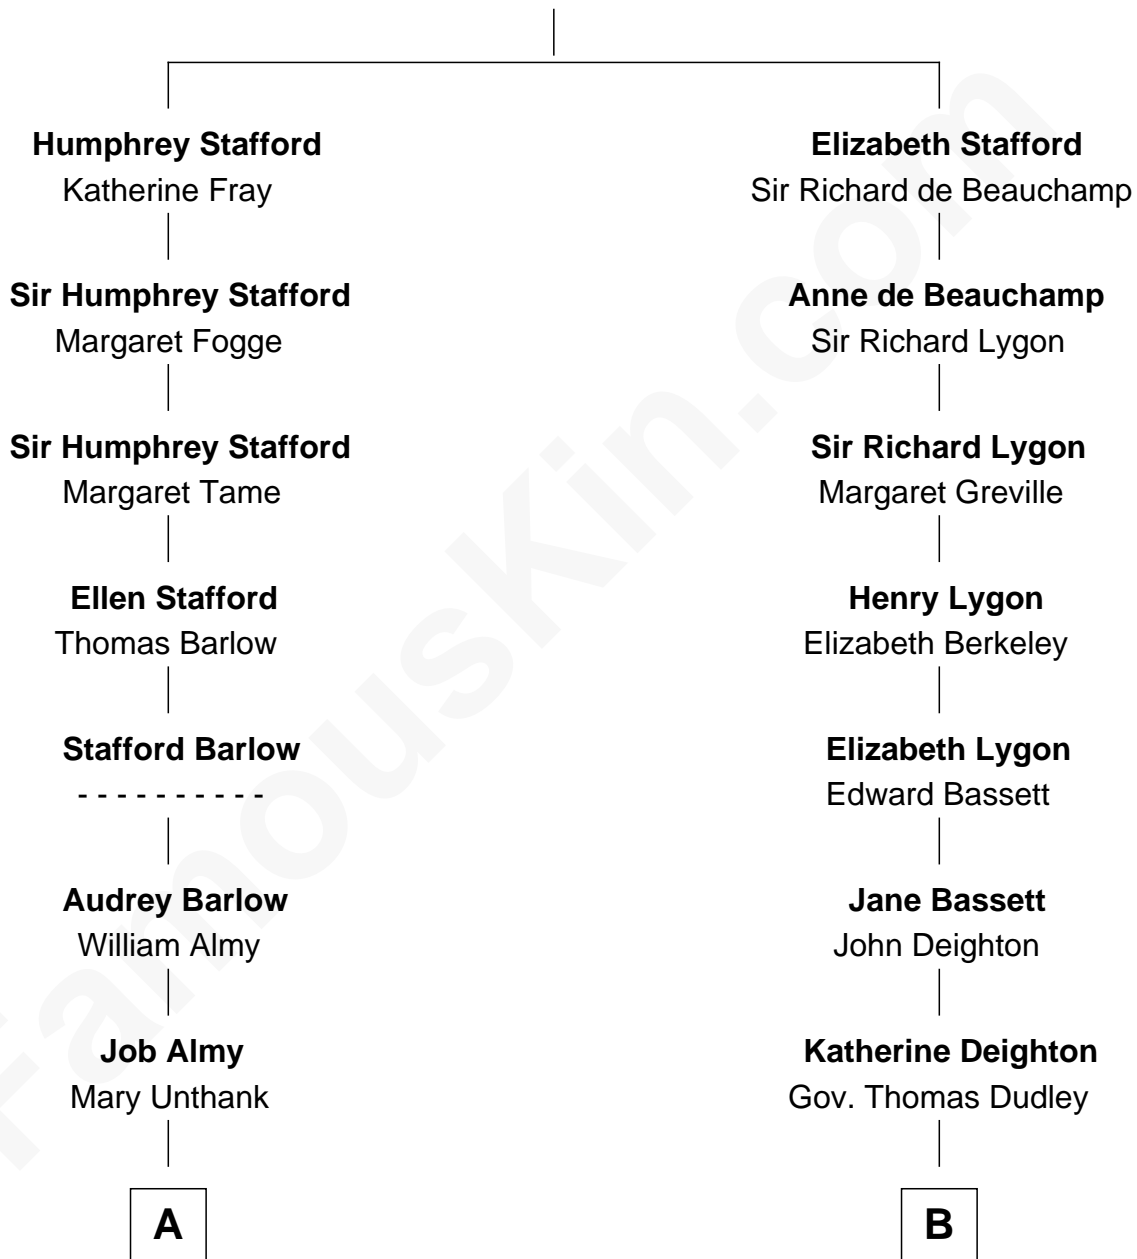

FamousKin.com

Relationship Chart of

Robert Townsend

Member of the Culper Spy Ring during the American Revolution

10th cousin 5 times removed of

Endicott Peabody

62nd Governor of Massachusetts

Sir Humphrey Stafford

Eleanor Aylesbury

A

Audrey Almy
James Townsend

Jacob Townsend
Phoebe Seaman

Samuel Townsend
Sarah Stoddard

Robert Townsend
Spy known as "Culper Jr."

B

Gov. Joseph Dudley
Rebecca Tyng