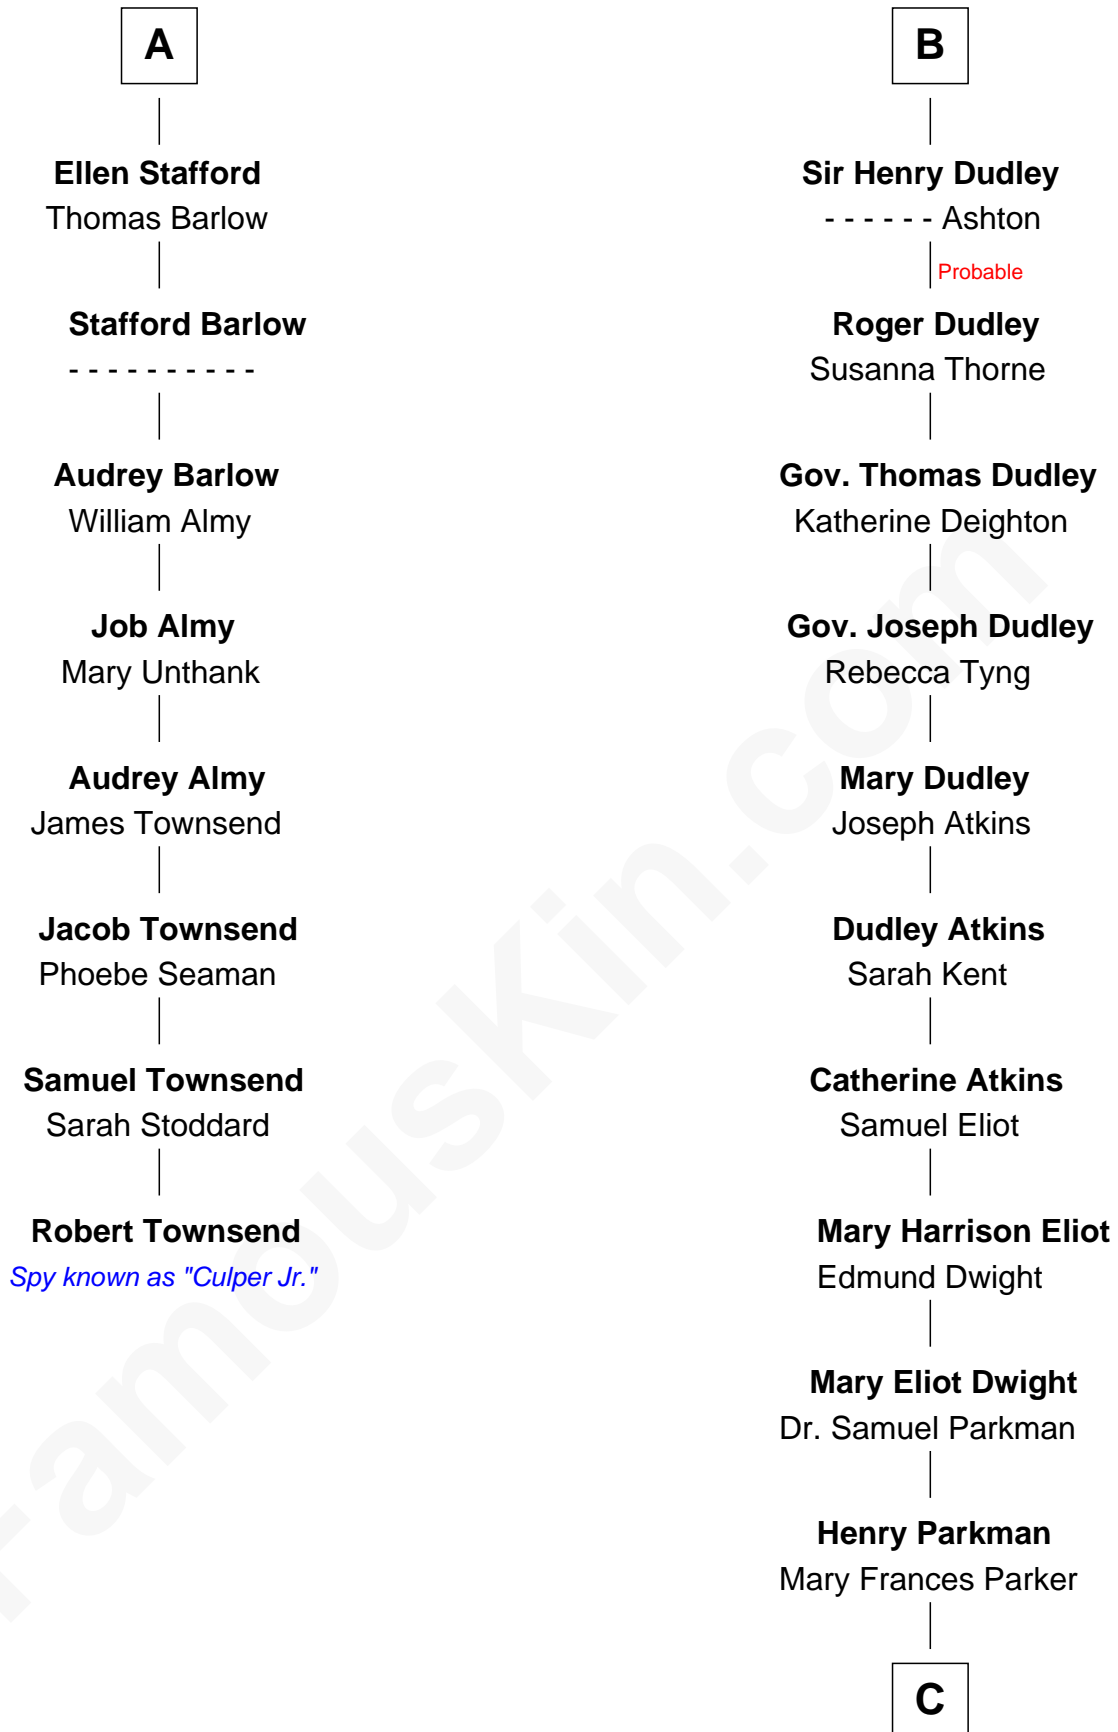

FamousKin.com

Relationship Chart of

Robert Townsend

Member of the Culper Spy Ring during the American Revolution

14th cousin 4 times removed of

Endicott Peabody

62nd Governor of Massachusetts

C

Mary Elizabeth Parkman
Rt. Rev. Malcolm Endicott Peabody

Endicott Peabody
62nd Governor of Massachusetts

FamousKin.com