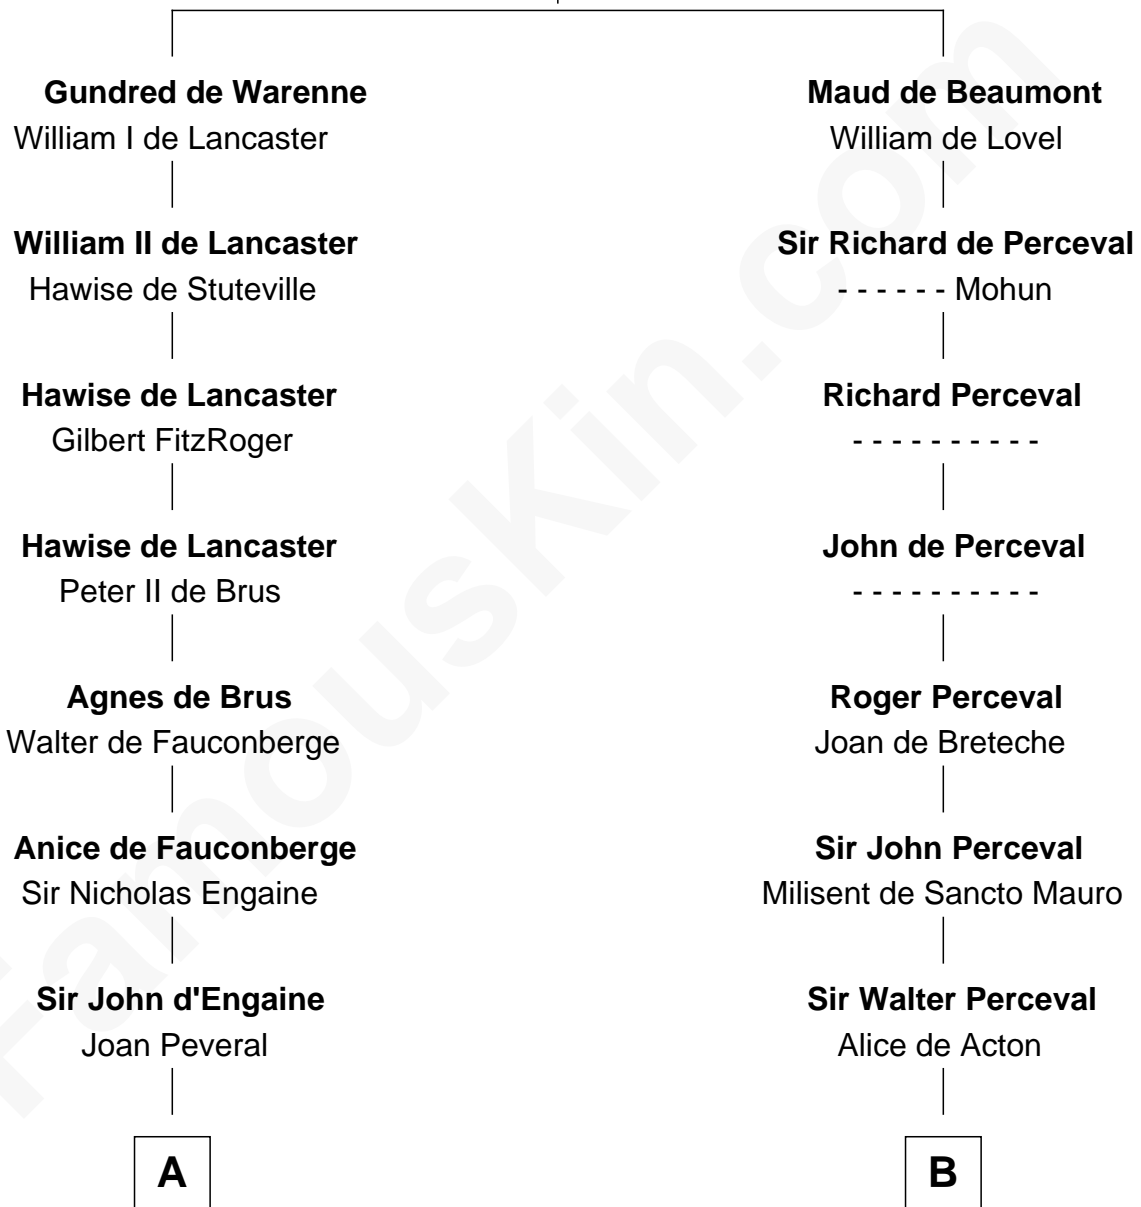

FamousKin.com Relationship Chart of

Robert Townsend

Member of the Culper Spy Ring during the American Revolution

20th cousin of

Ichabod Goodwin

27th Governor of New Hampshire

Isabel de Vermandois

with husband
William de Warenne

with husband
Sir Robert de Beaumont

C

Audrey Almy
James Townsend

Jacob Townsend
Phoebe Seaman

Samuel Townsend
Sarah Stoddard

Robert Townsend
Spy known as "Culper Jr."

D

Col. Timothy Gerrish
Sarah Elliot

Col. Joseph Gerrish
Anna Thompson

Anna Thompson Gerrish
Samuel Goodwin

Ichabod Goodwin
27th Governor of New Hampshire