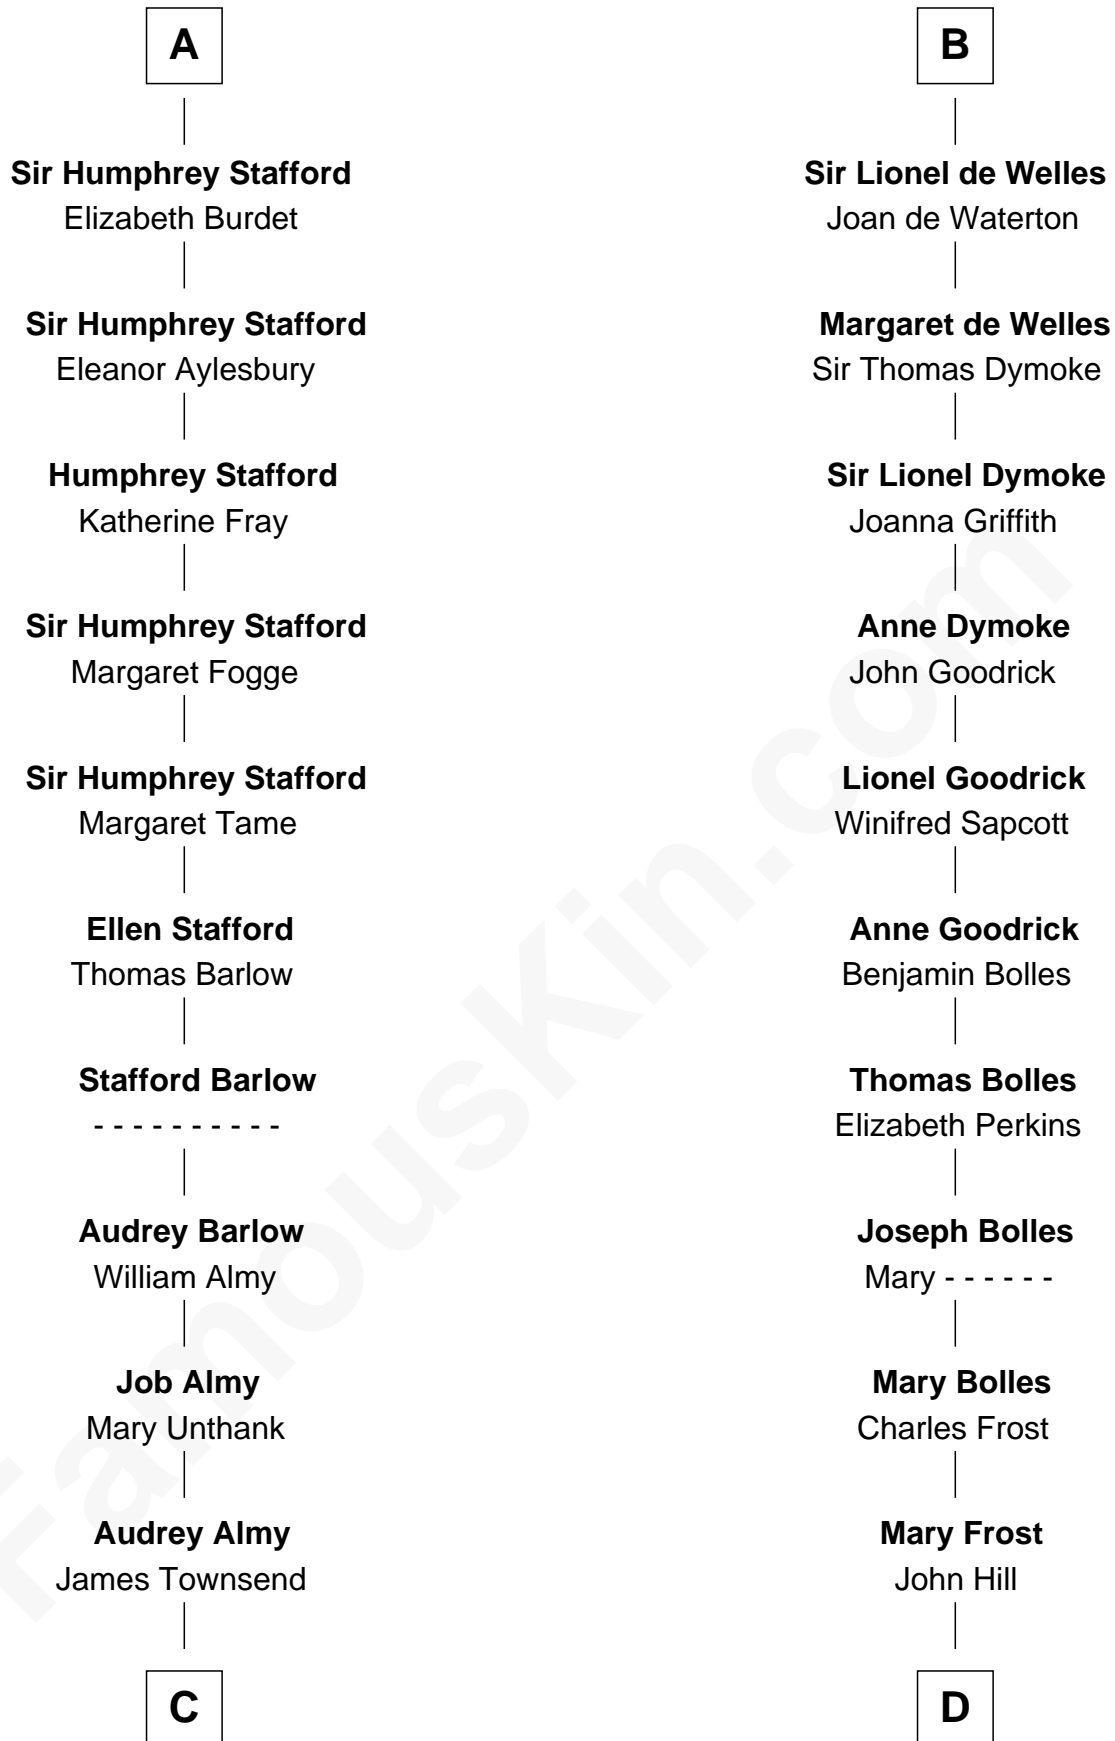

## Relationship Chart of

### Robert Townsend

*Member of the Culper Spy Ring during the American Revolution*

19th cousin 1 time removed of

### Ichabod Goodwin

*27th Governor of New Hampshire*

**C**

**Jacob Townsend**

Phoebe Seaman

**Samuel Townsend**

Sarah Stoddard

**Robert Townsend**