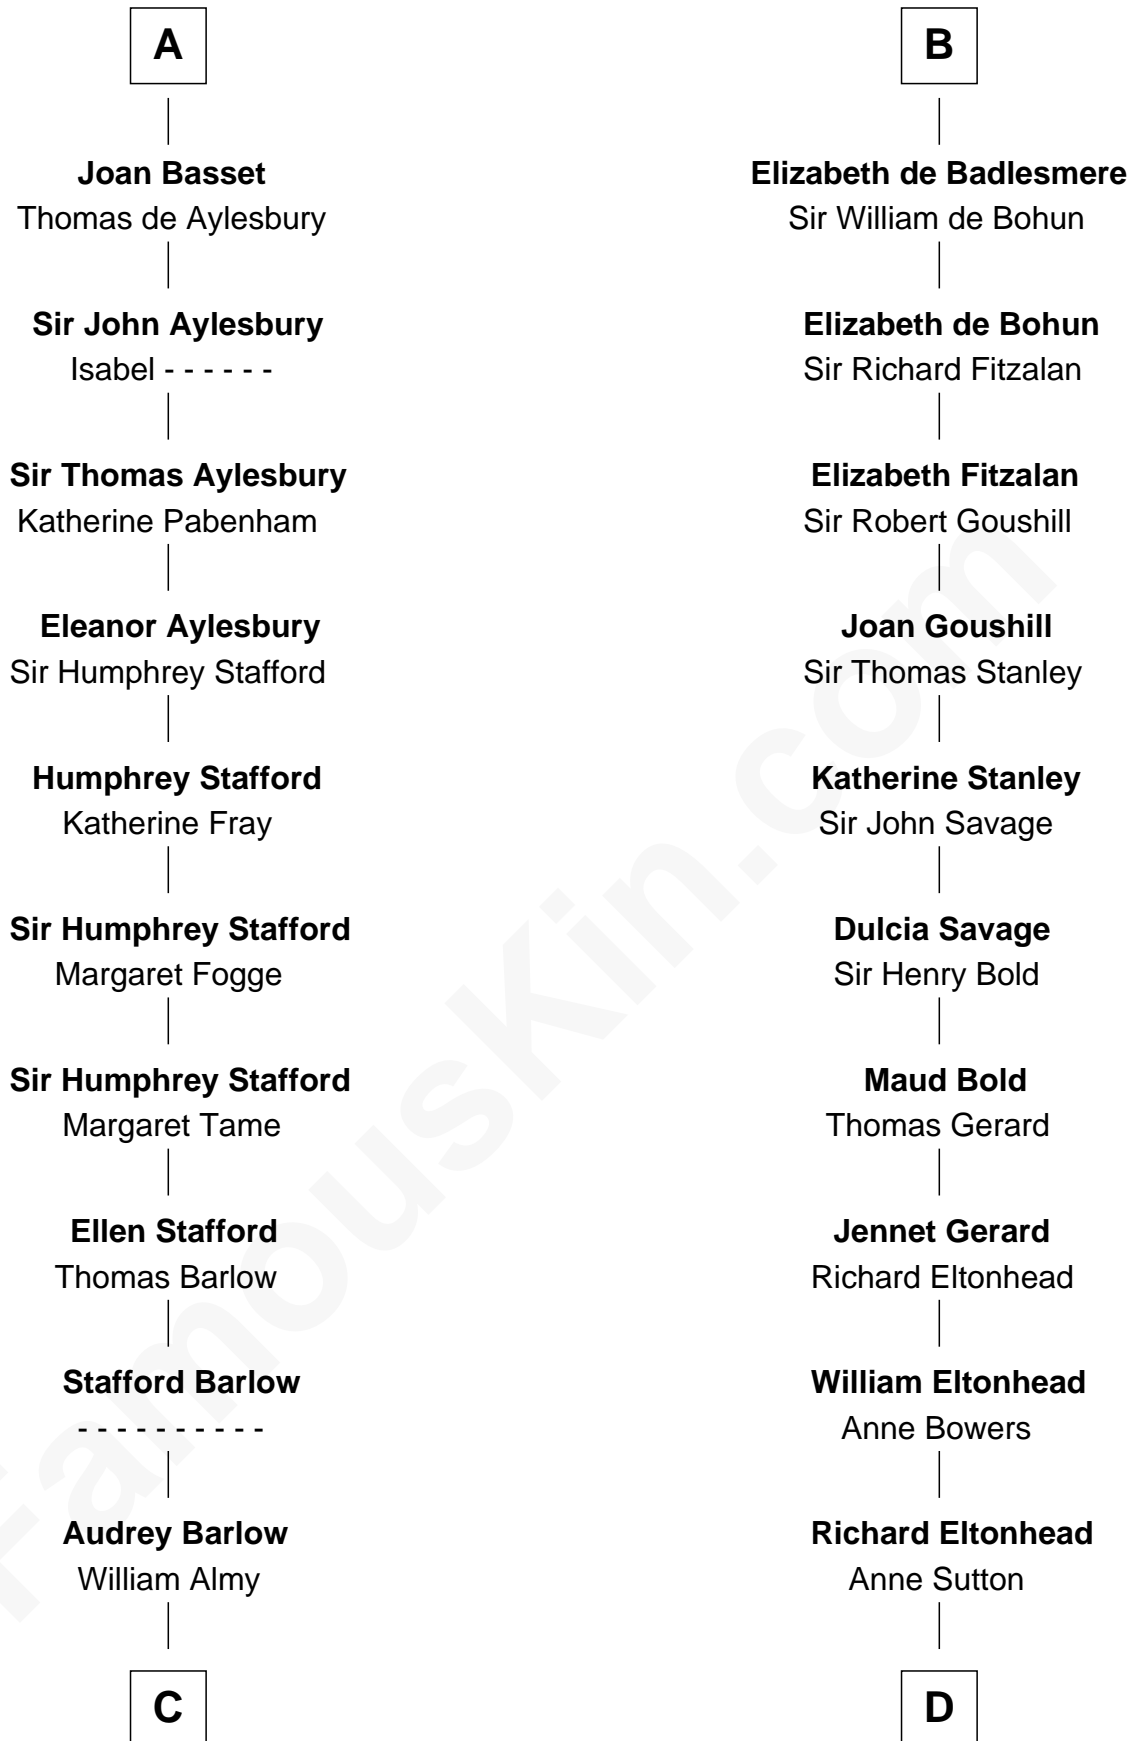

FamousKin.com

Relationship Chart of

Robert Townsend

Member of the Culper Spy Ring during the American Revolution

20th cousin 1 time removed of

Richard Henry Lee

Signer of the Declaration of Independence

Saher I de Quincy

Maud de St. Liz

C

Job Almy
Mary Unthank

Audrey Almy
James Townsend

Jacob Townsend
Phoebe Seaman

Samuel Townsend
Sarah Stoddard

Robert Townsend
Spy known as "Culper Jr."

D

Alice Eltonhead
Henry Corbin

Laetitia Corbin
Richard Lee

Gov. Thomas Lee
Hannah Ludwell

Richard Henry Lee
Signer of Declaration of Independence