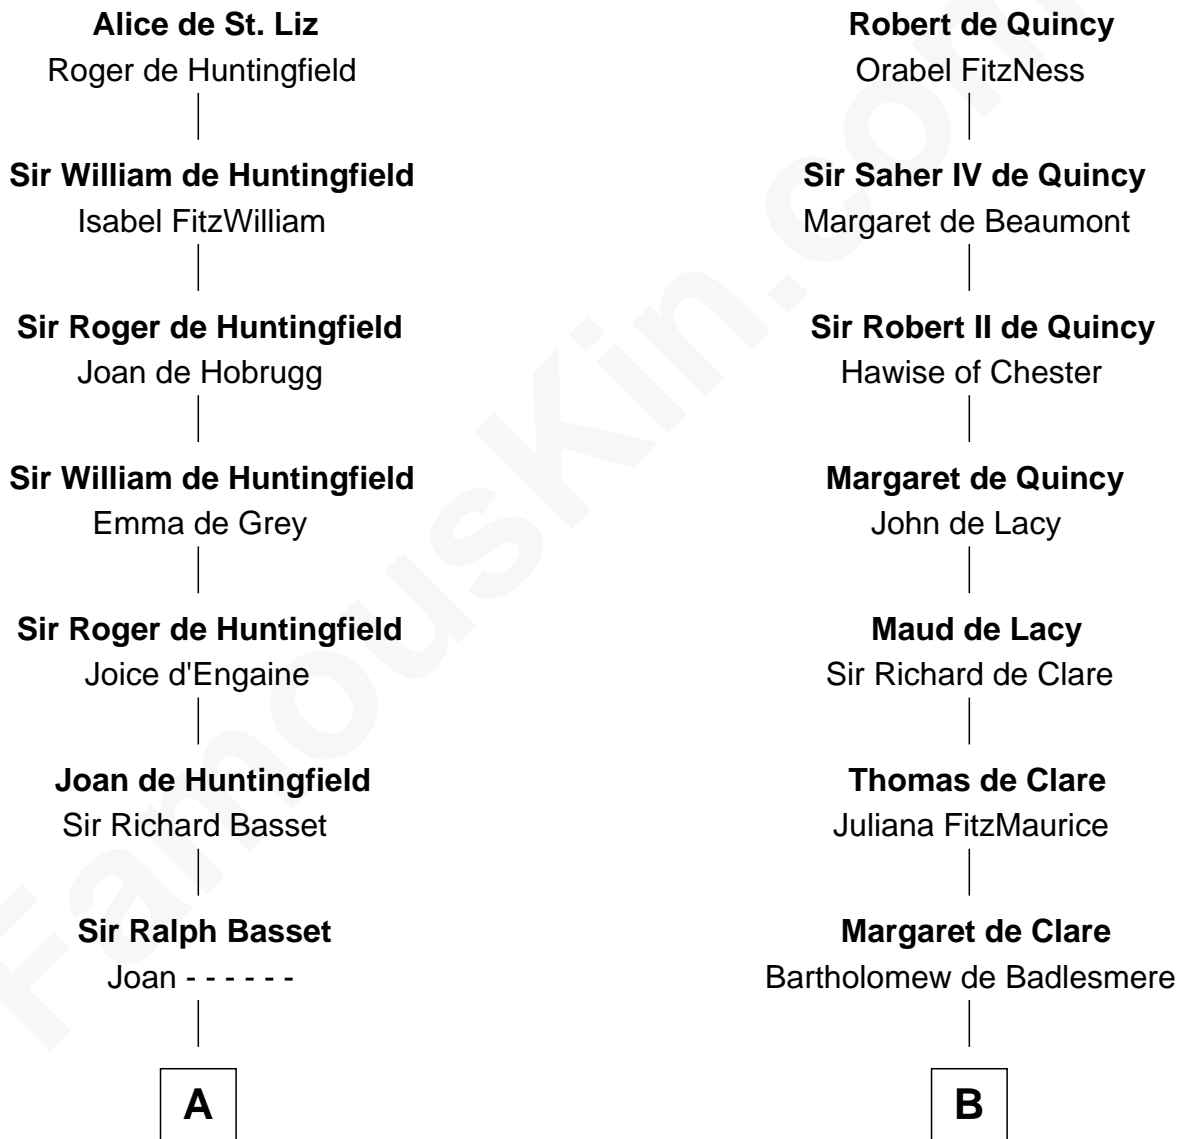

FamousKin.com

Relationship Chart of

Robert Townsend

Member of the Culper Spy Ring during the American Revolution

20th cousin 1 time removed of

Richard Henry Lee

Signer of the Declaration of Independence

Saher I de Quincy

Maud de St. Liz

C

Job Almy
Mary Unthank

Audrey Almy
James Townsend

Jacob Townsend
Phoebe Seaman

Samuel Townsend
Sarah Stoddard

Robert Townsend
Spy known as "Culper Jr."

D