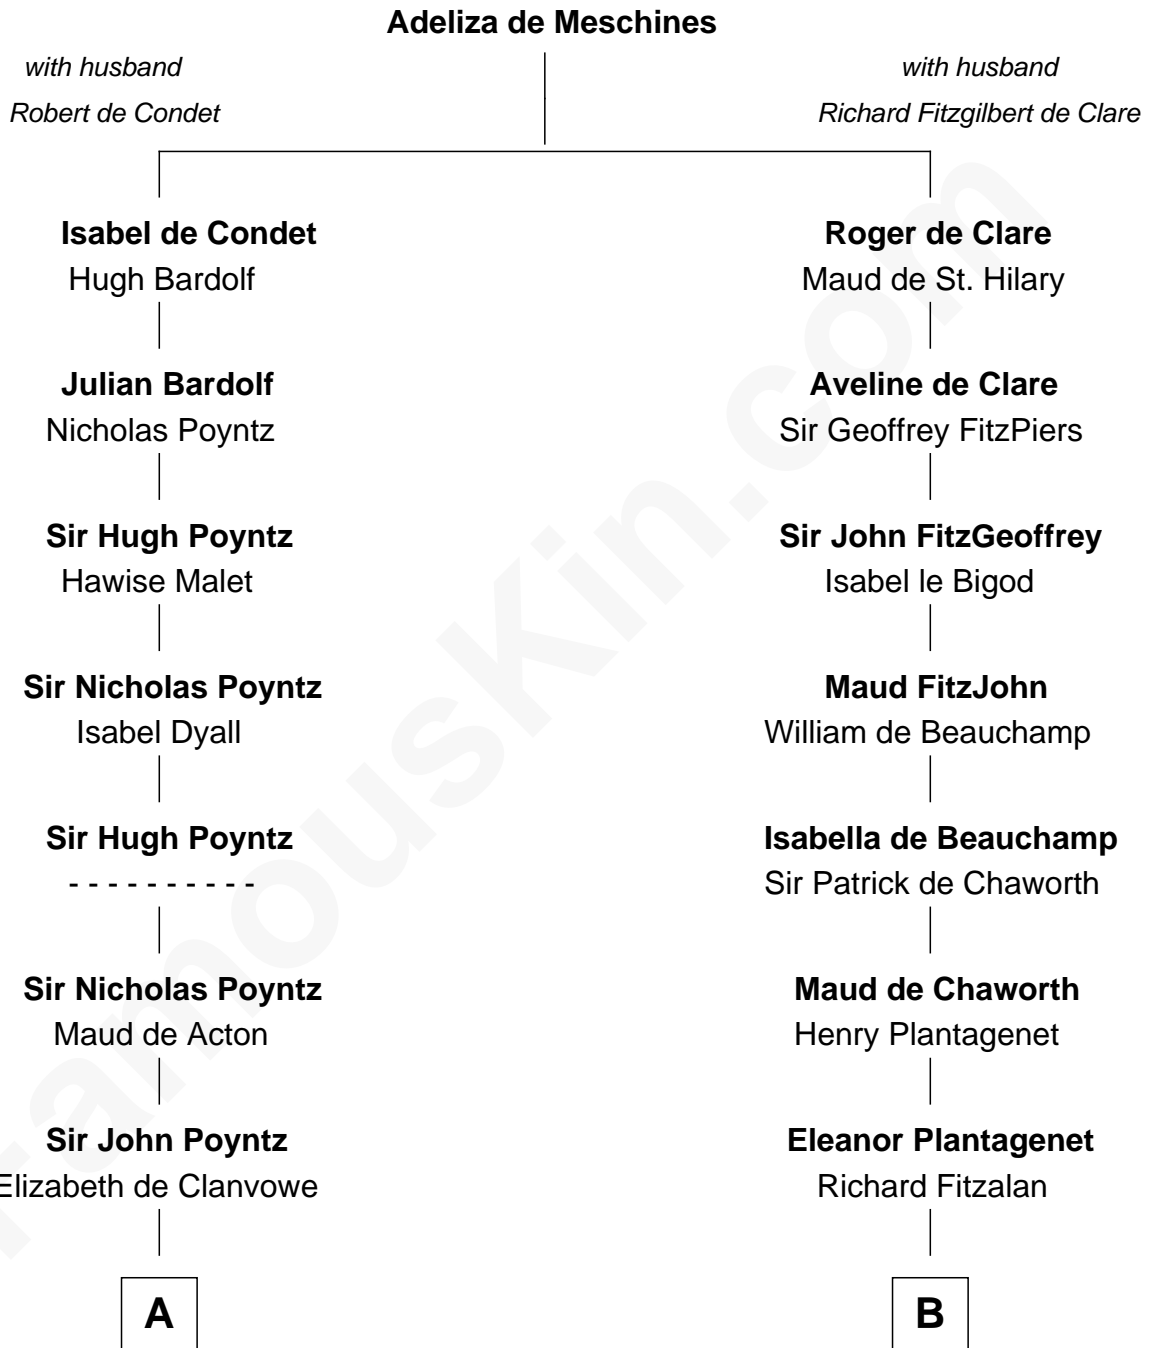

FamousKin.com

Relationship Chart of

Robert Townsend

Member of the Culper Spy Ring during the American Revolution

19th cousin 1 time removed of

Richard Henry Lee

Signer of the Declaration of Independence