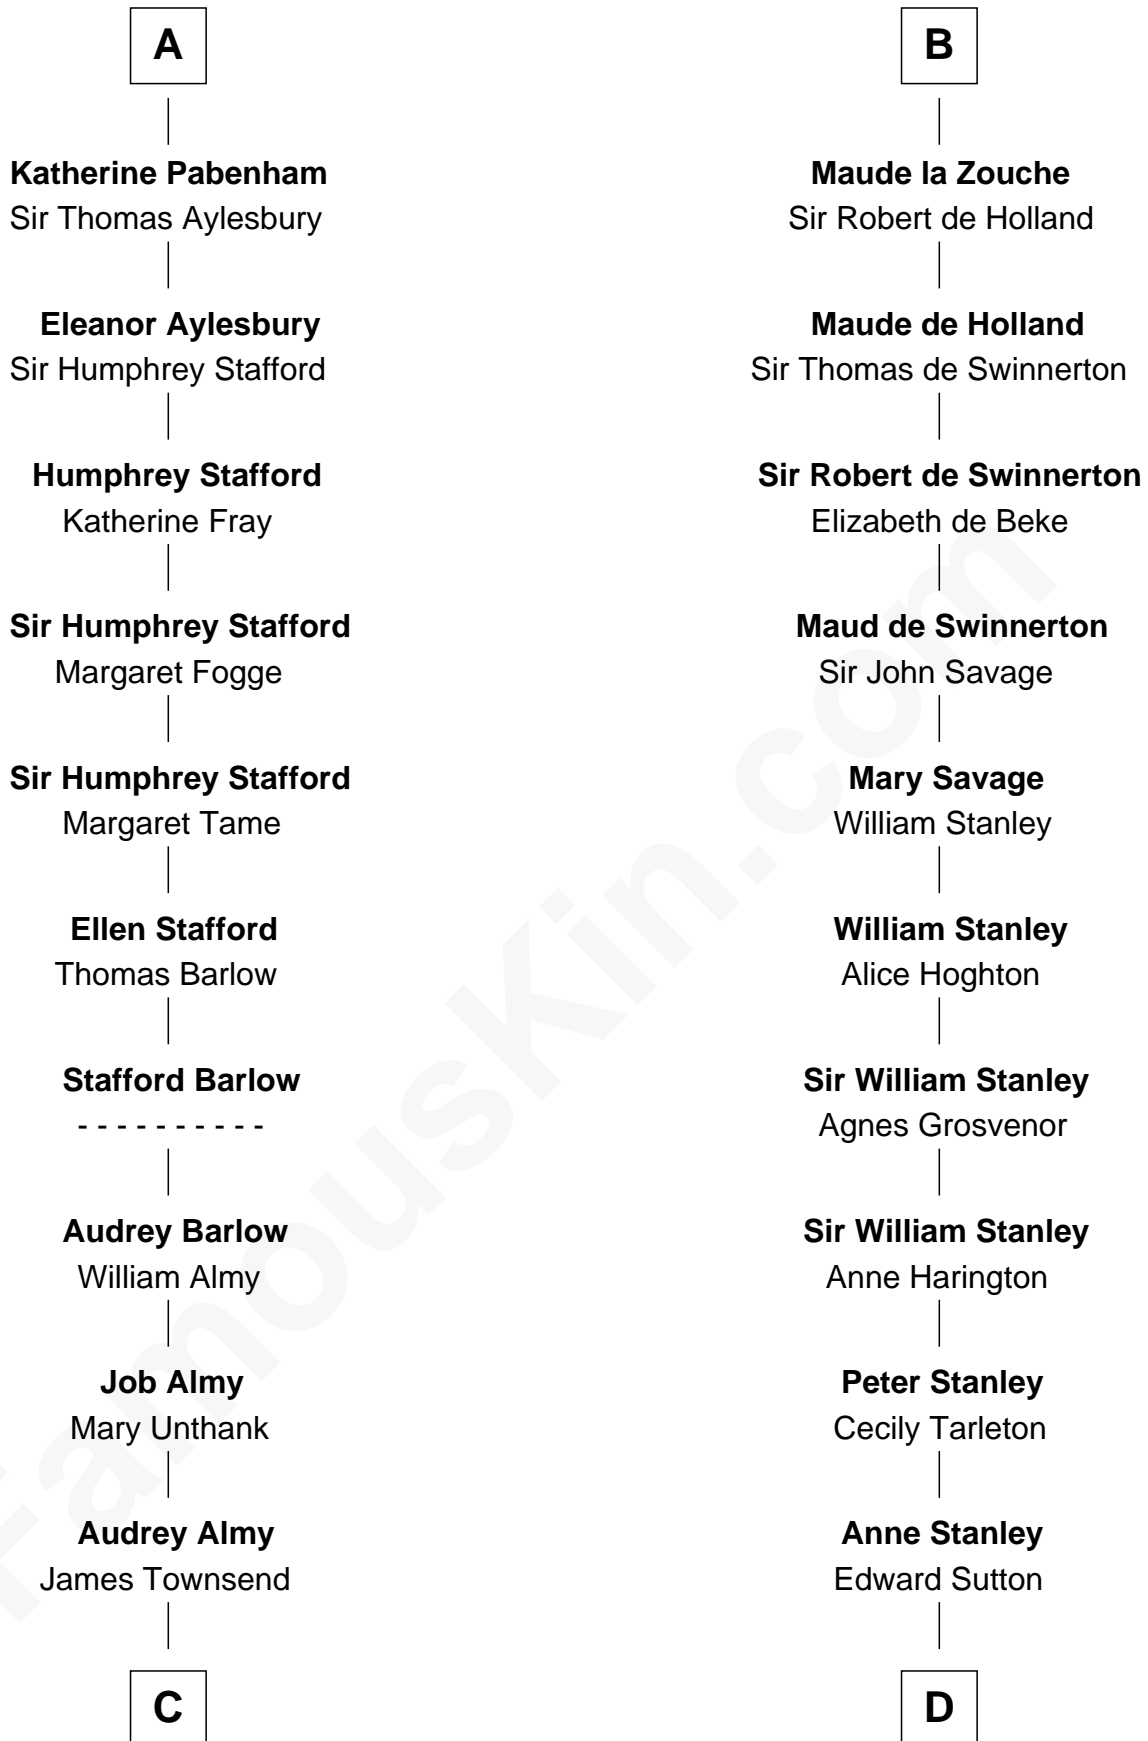

### Robert Townsend

*Member of the Culper Spy Ring during the American Revolution*

19th cousin 2 times removed of

### Richard Henry Lee

*Signer of the Declaration of Independence*

**William I de Lancaster**  
Gundred de Warenne

**William II de Lancaster**  
Hawise de Stuteville

**Hawise de Lancaster**  
Gilbert FitzRoger

**A**

**Avice of Lancaster**  
Richard de Morville

**Helena de Morville**  
Roland of Galloway

**Alan of Galloway**  
Helen de l'Isle

**Helen of Galloway**  
Sir Roger de Quincy

**Ellen de Quincy**  
Alan la Zouche

**Sir Roger la Zouche**  
Ela Longespee

**Sir Alan la Zouche**  
Eleanor de Segrave

**B**

**C**

**Jacob Townsend**

Phoebe Seaman

**Samuel Townsend**

Sarah Stoddard