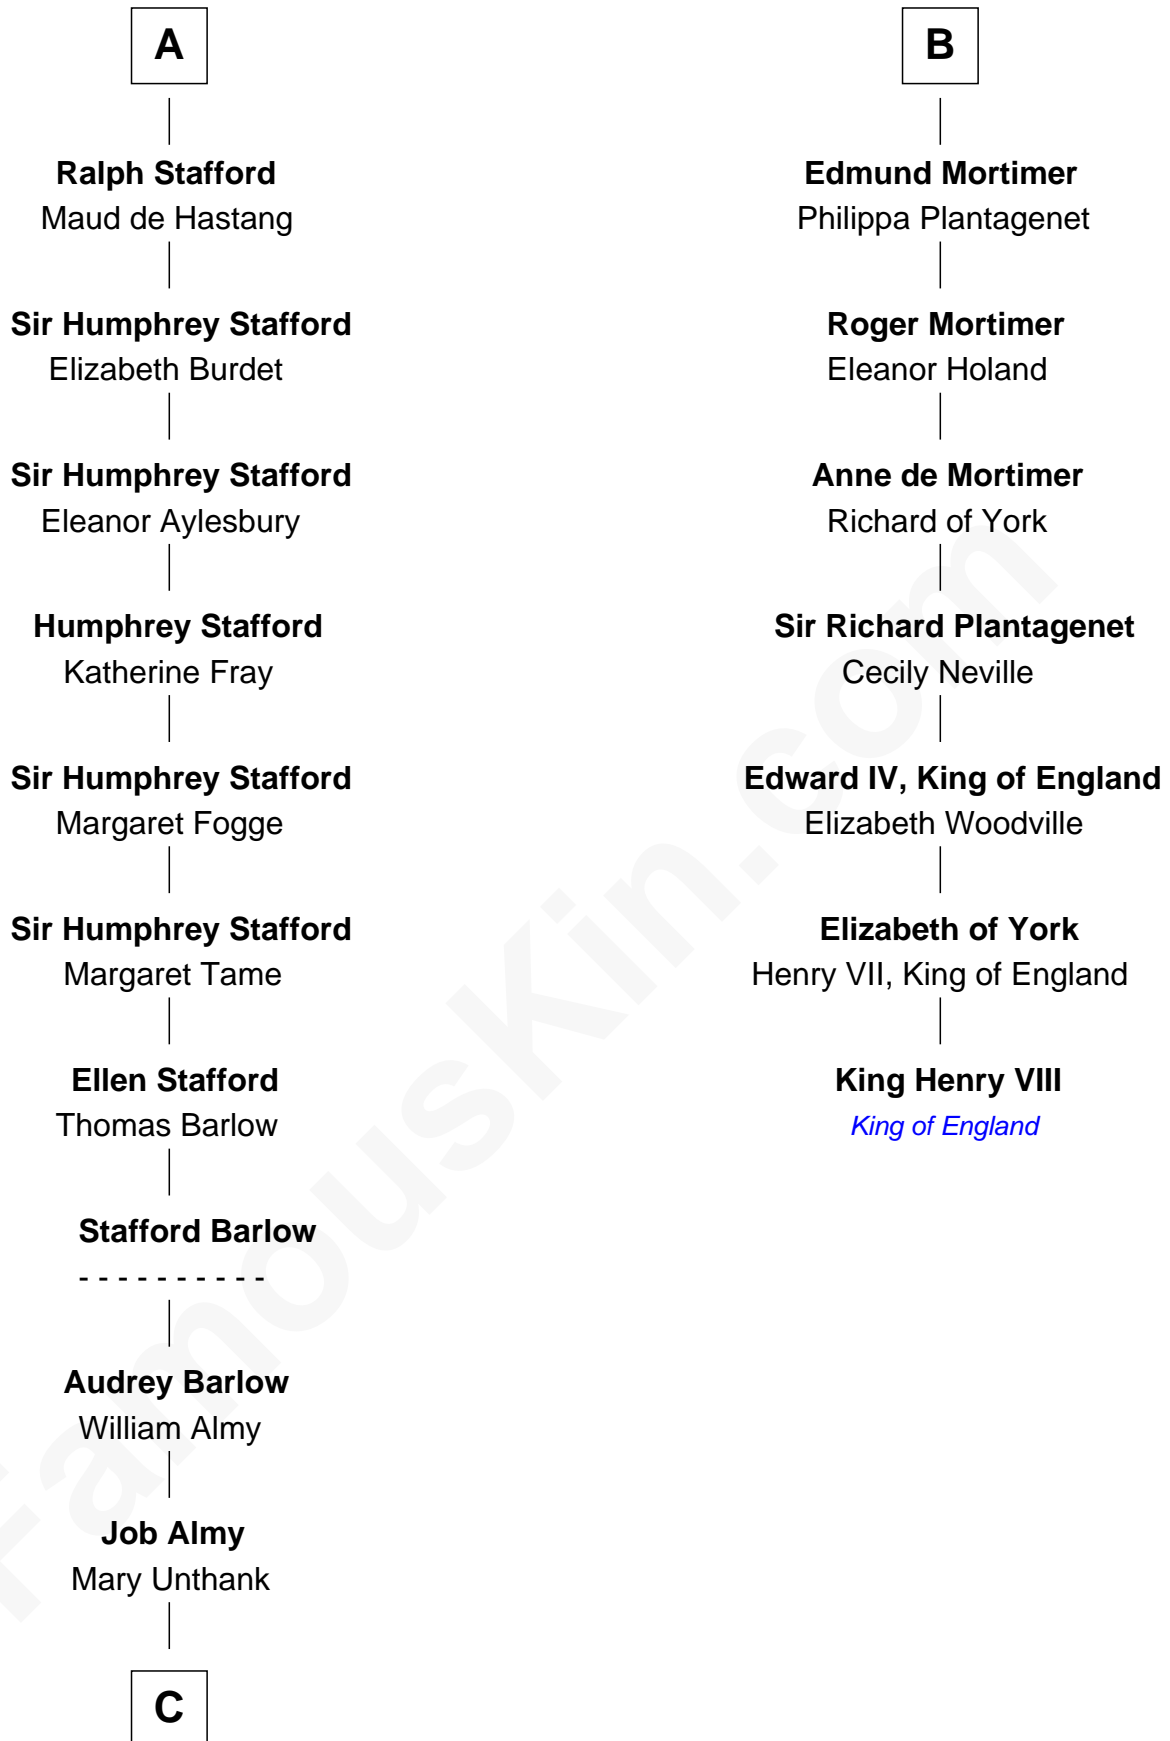

FamousKin.com

Relationship Chart of

Robert Townsend

Member of the Culper Spy Ring during the American Revolution

13th cousin 7 times removed of

King Henry VIII
King of England

Bertrade de Montfort

Hugh de Kevelioc

C

—
Audrey Almy
James Townsend

—
Jacob Townsend
Phoebe Seaman

—
Samuel Townsend
Sarah Stoddard

—
Robert Townsend
Spy known as "Culper Jr."

FamousKin.com