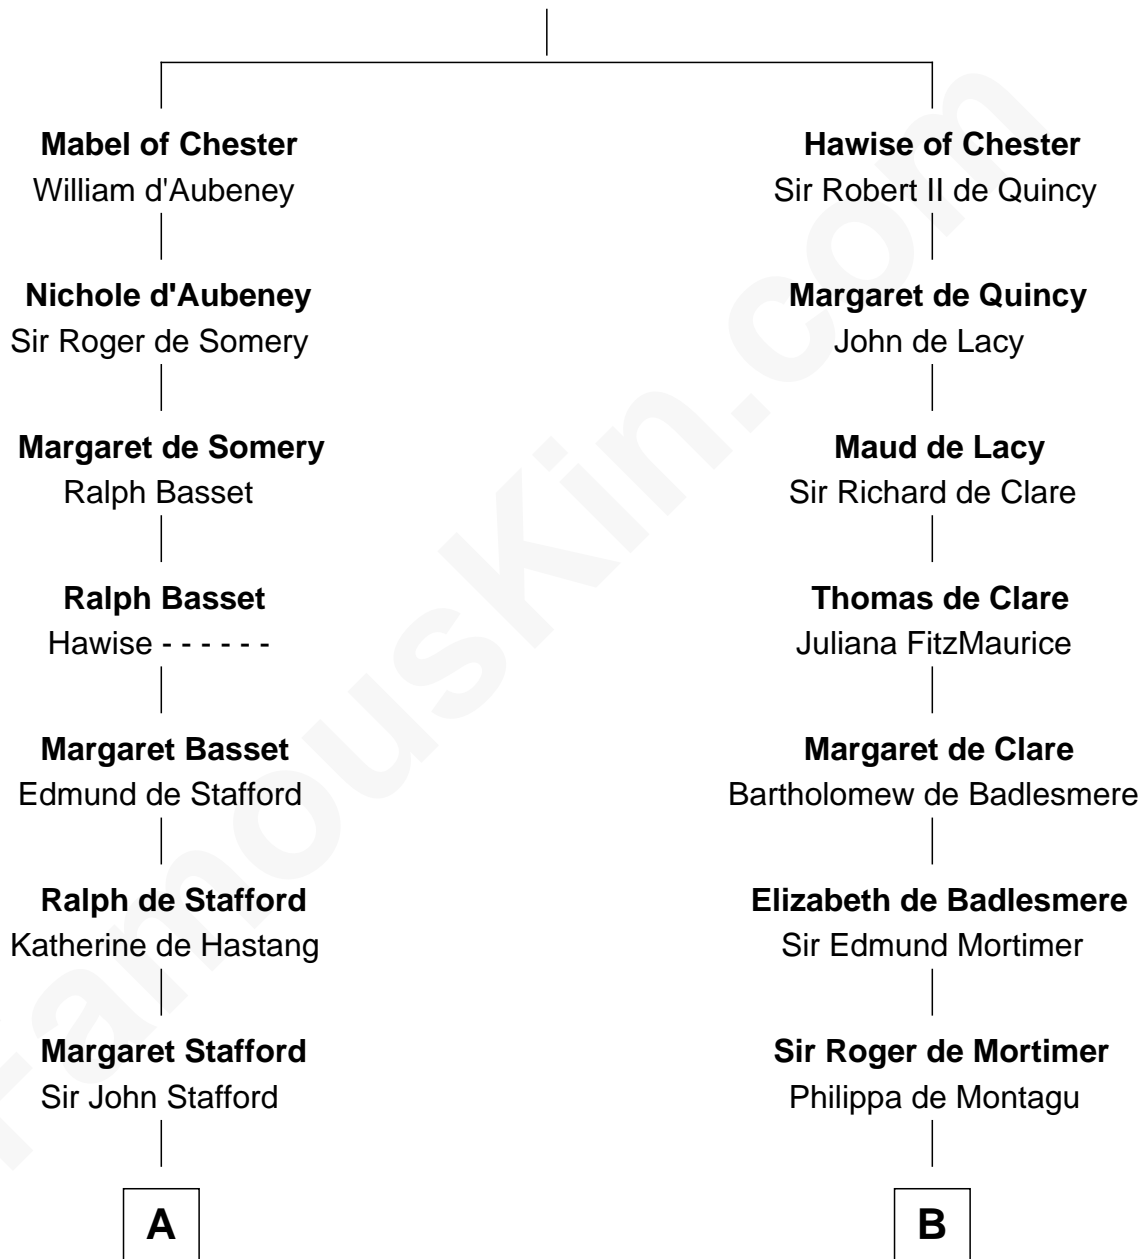

FamousKin.com

Relationship Chart of

Robert Townsend

Member of the Culper Spy Ring during the American Revolution

13th cousin 7 times removed of

King Henry VIII
King of England

Bertrade de Montfort

Hugh de Kevelioc

C

—
Audrey Almy
James Townsend

—
Jacob Townsend
Phoebe Seaman

—
Samuel Townsend
Sarah Stoddard

—
Robert Townsend
Spy known as "Culper Jr."

FamousKin.com