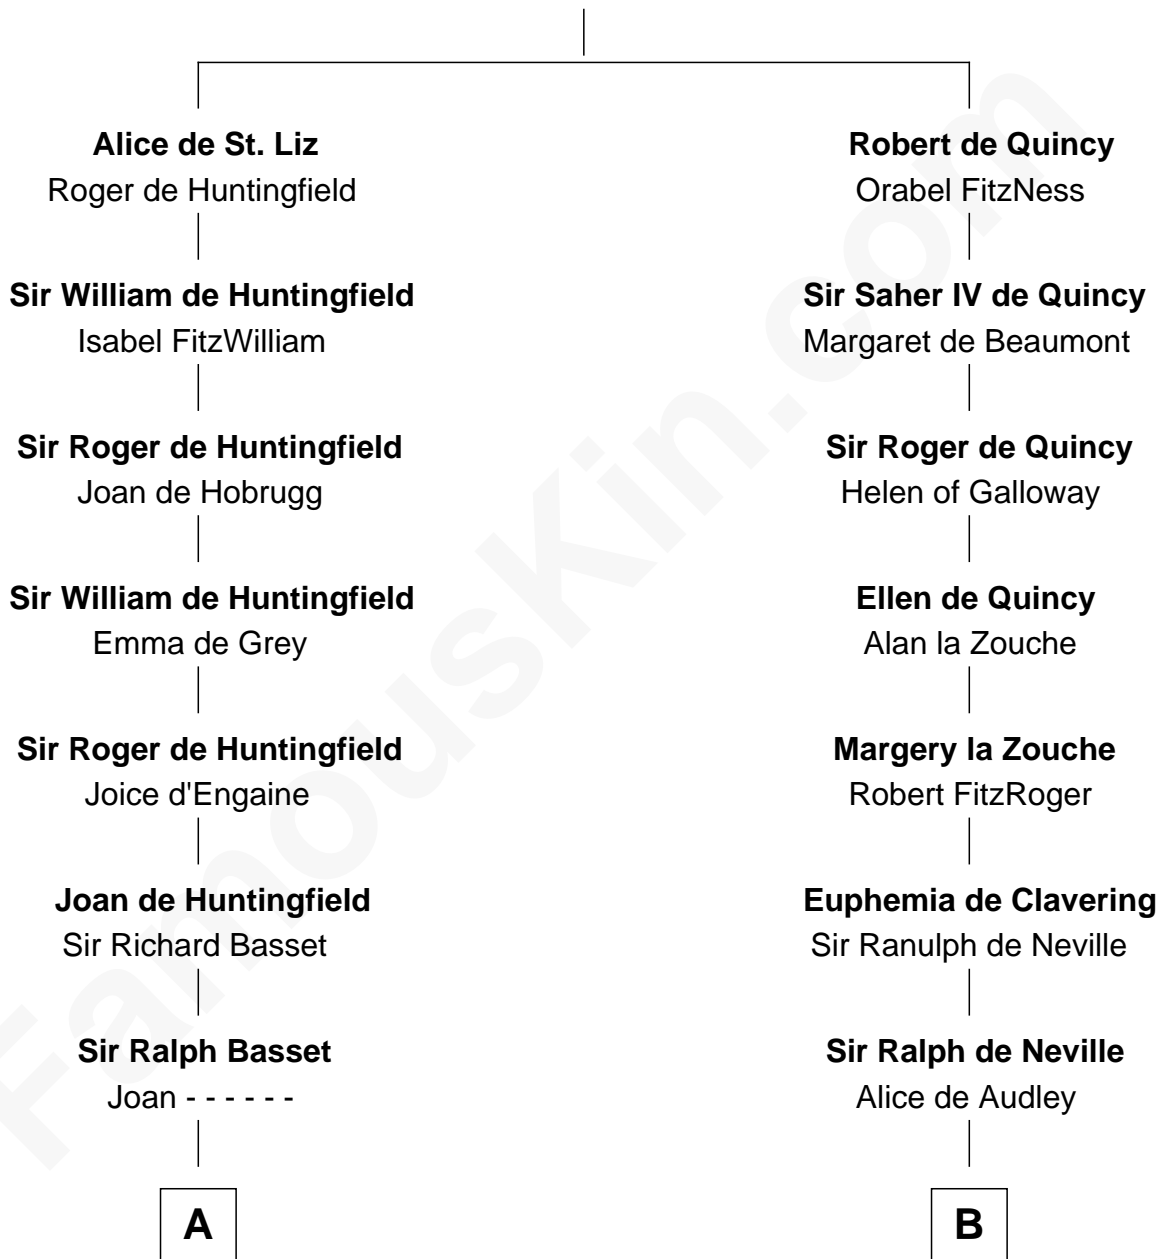

FamousKin.com

Relationship Chart of

Robert Townsend

Member of the Culper Spy Ring during the American Revolution

12th cousin 9 times removed of

King Henry VIII
King of England

Saher I de Quincy
Maud de St. Liz

C

—
Job Almy

Mary Unthank

—
Audrey Almy

James Townsend

—
Jacob Townsend

Phoebe Seaman

—
Samuel Townsend

Sarah Stoddard

—
Robert Townsend

Spy known as "Culper Jr."

FamousKin.com