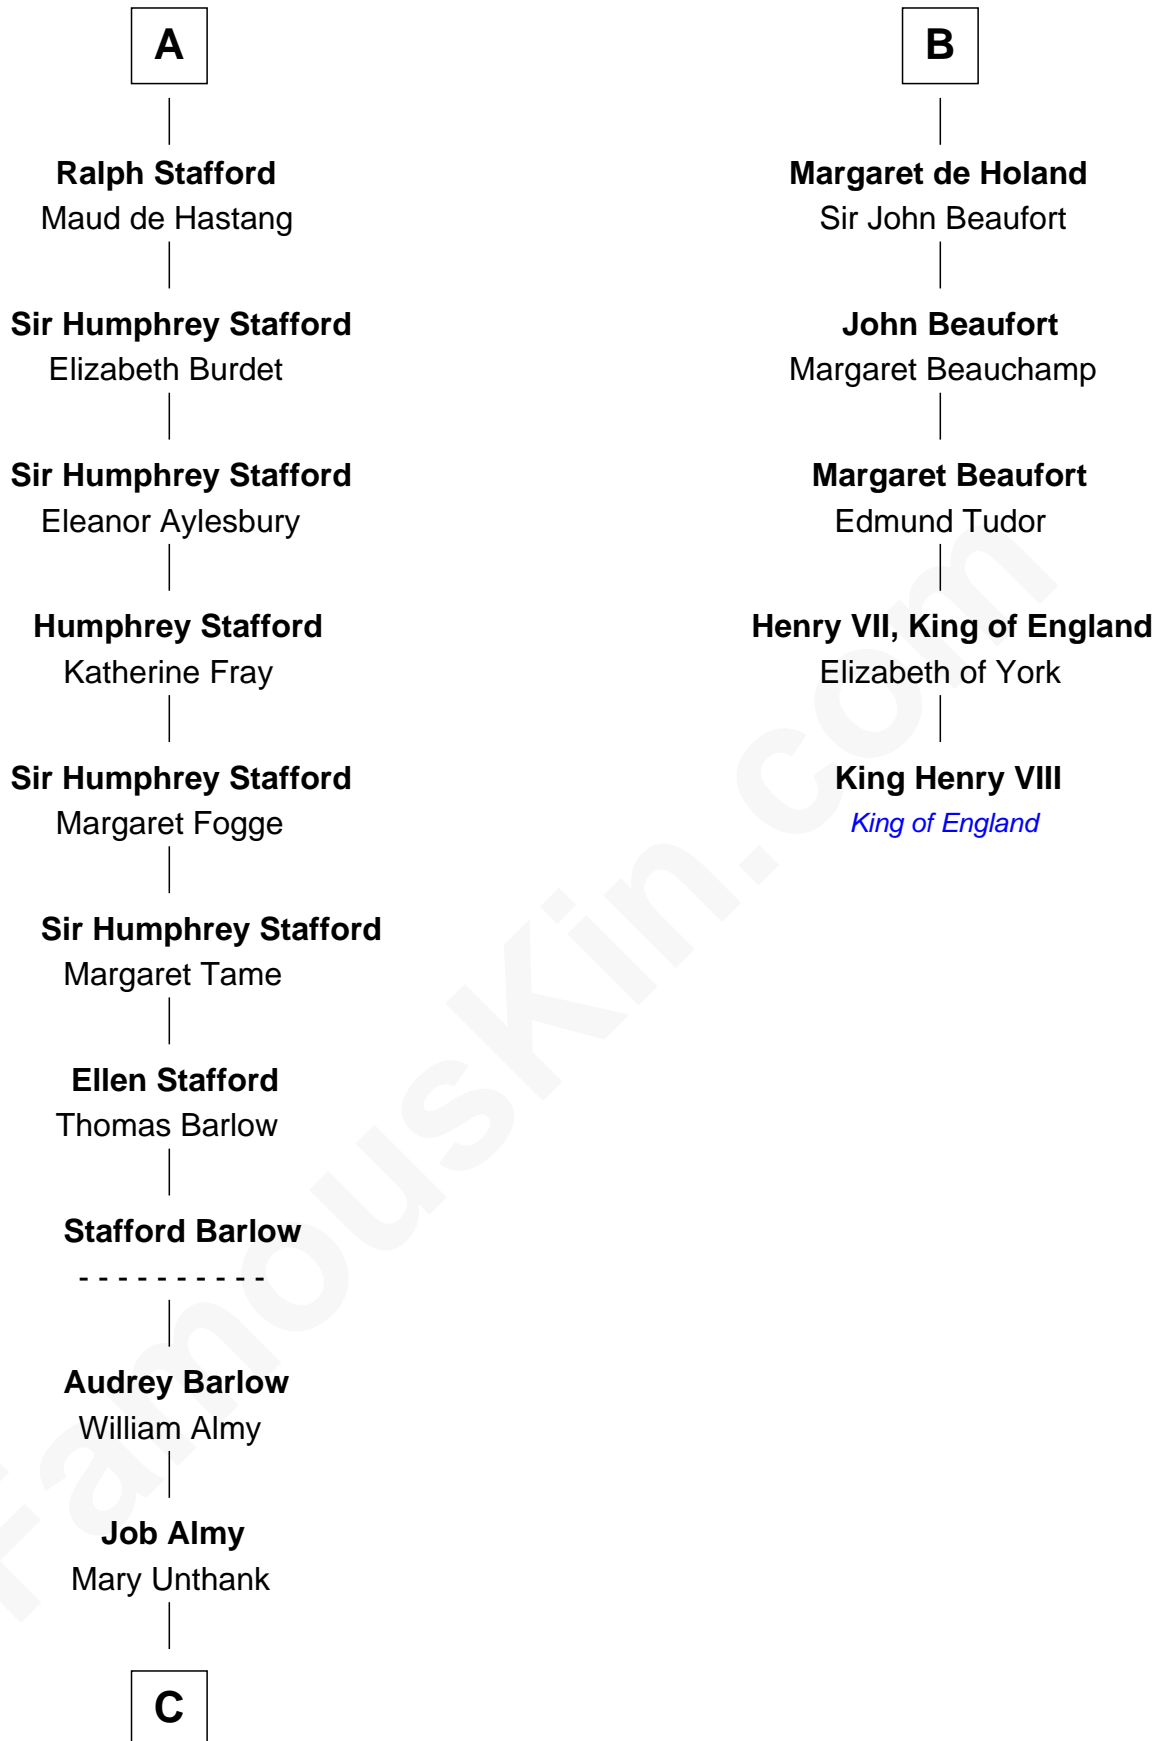

FamousKin.com

Relationship Chart of

Robert Townsend

Member of the Culper Spy Ring during the American Revolution

11th cousin 9 times removed of

King Henry VIII
King of England

Maud de St. Hilary

with husband
William d'Aubenev

with husband
Roger de Clare

C

—
Audrey Almy
James Townsend

—
Jacob Townsend
Phoebe Seaman

—
Samuel Townsend
Sarah Stoddard

—
Robert Townsend
Spy known as "Culper Jr."

FamousKin.com