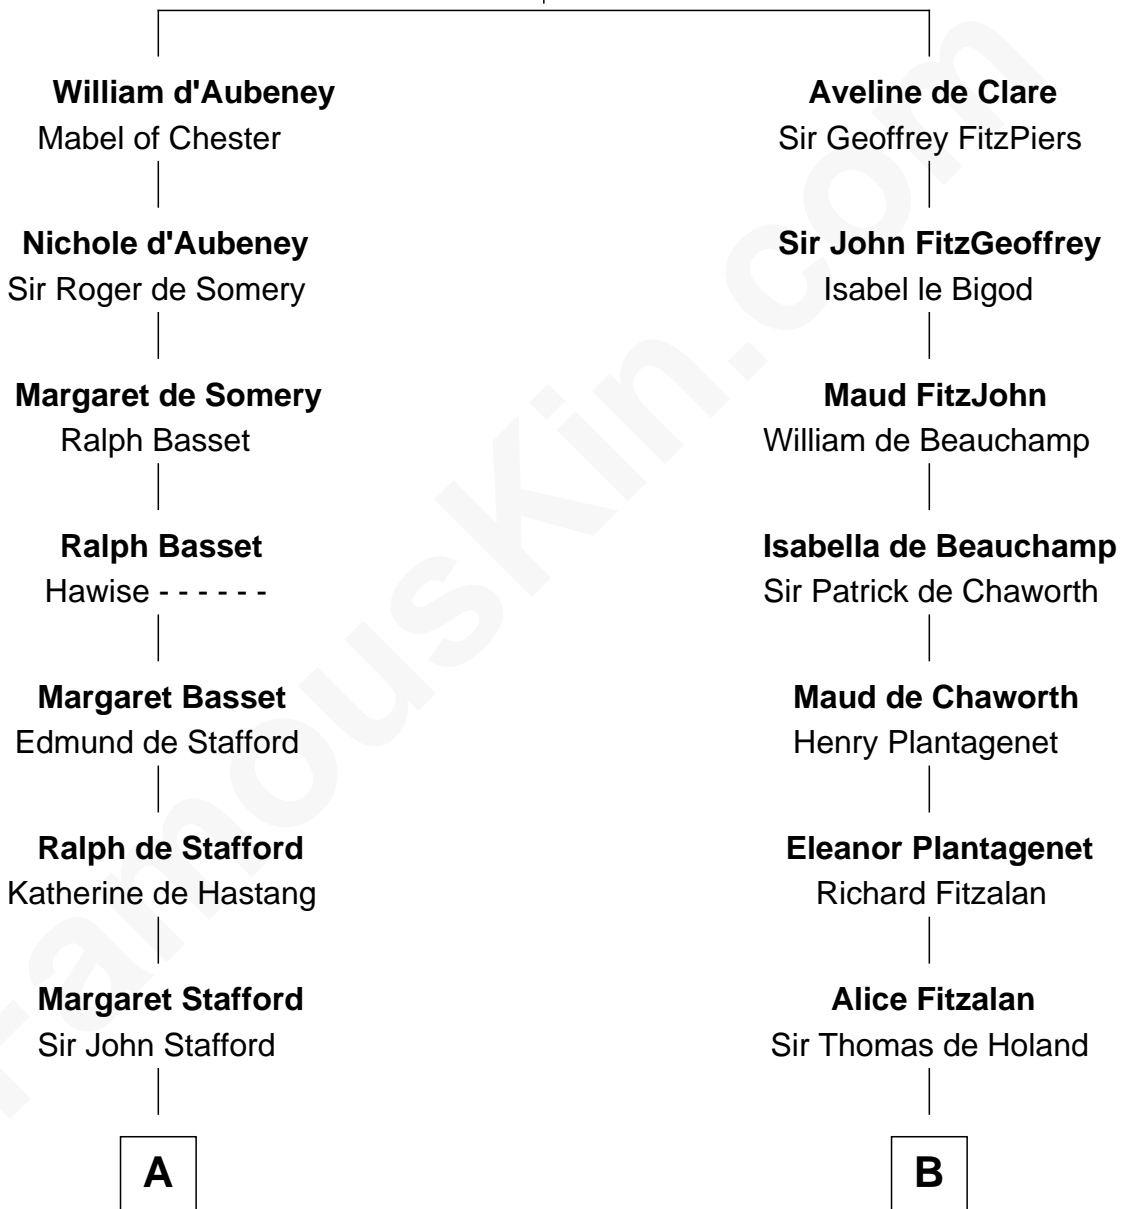

FamousKin.com

Relationship Chart of

Robert Townsend

Member of the Culper Spy Ring during the American Revolution

11th cousin 9 times removed of

King Henry VIII
King of England

Maud de St. Hilary

with husband
William d'Aubenev

with husband
Roger de Clare

C

—
Audrey Almy
James Townsend

—
Jacob Townsend
Phoebe Seaman

—
Samuel Townsend
Sarah Stoddard

—
Robert Townsend
Spy known as "Culper Jr."

FamousKin.com