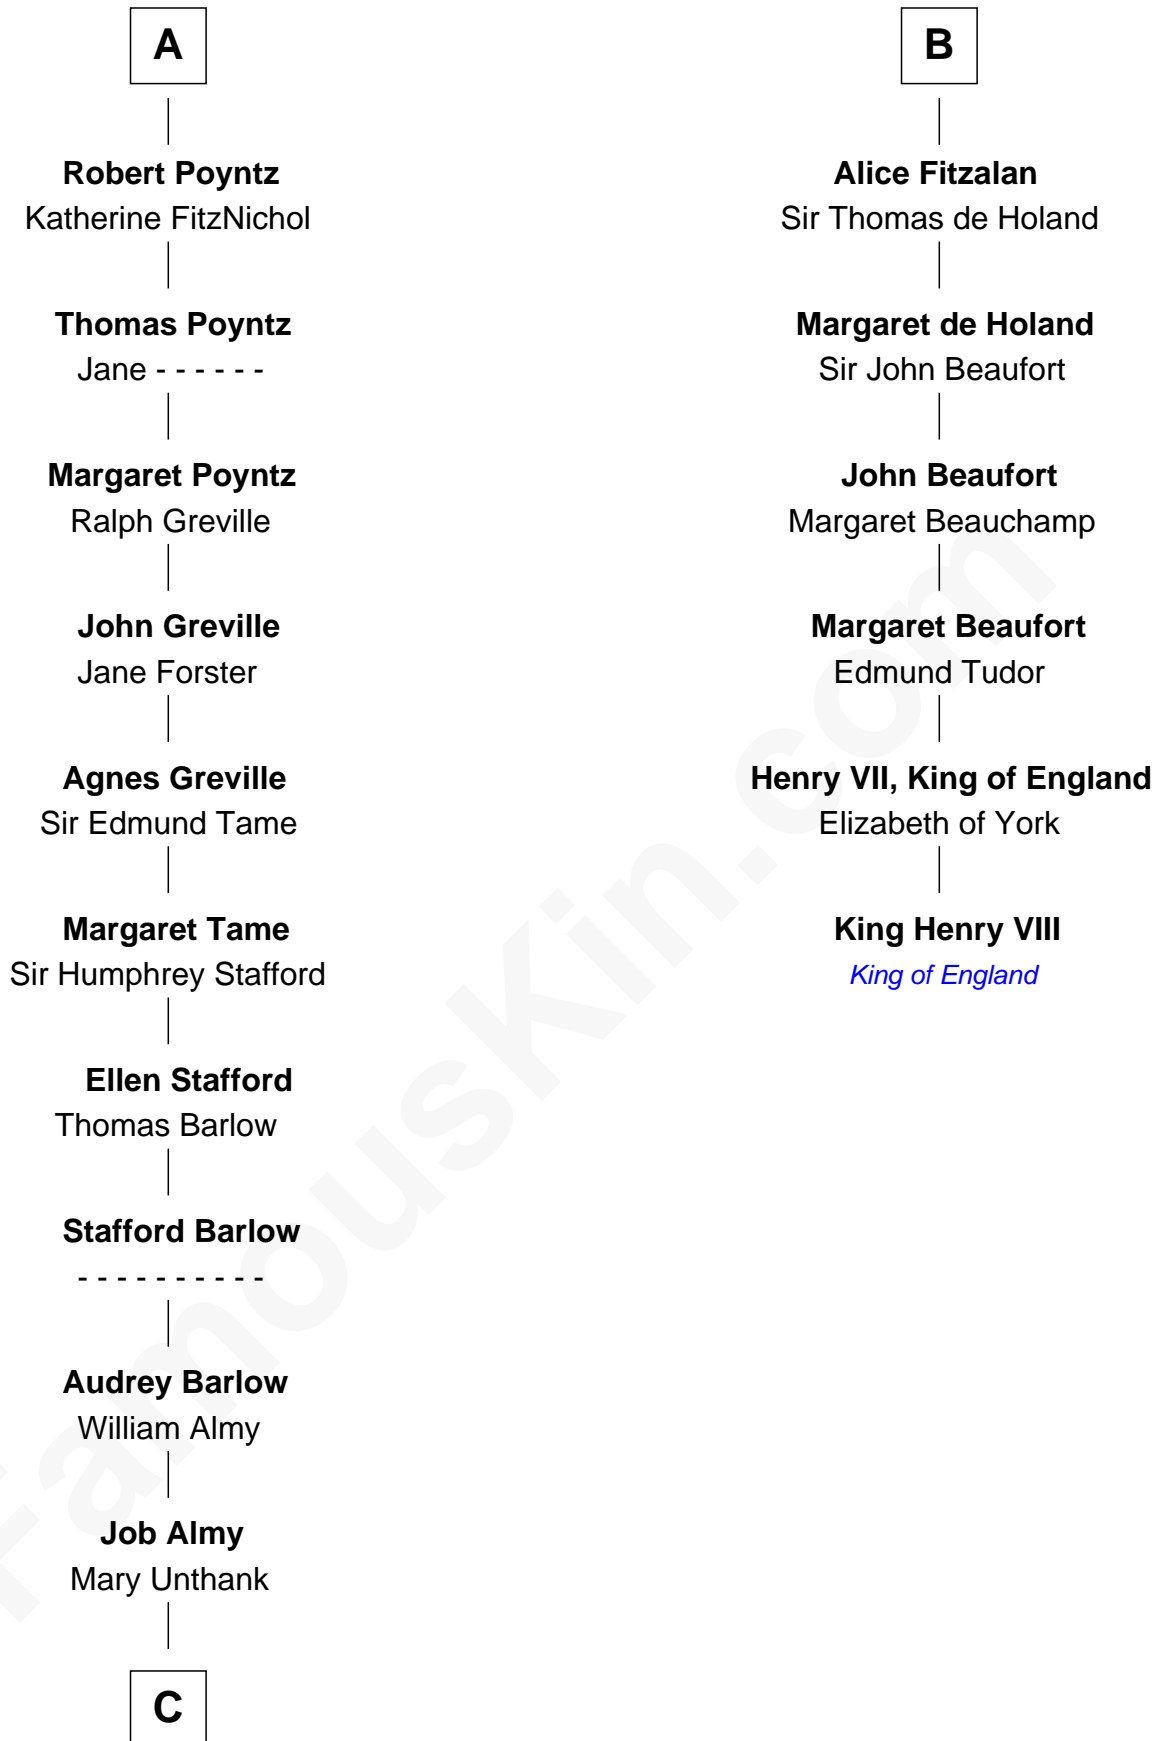

## Relationship Chart of

### Robert Townsend

Member of the Culper Spy Ring during the American Revolution

12th cousin 8 times removed of

**King Henry VIII**  
King of England

**C**

—  
**Audrey Almy**  
James Townsend

—  
**Jacob Townsend**  
Phoebe Seaman

—  
**Samuel Townsend**  
Sarah Stoddard

—  
**Robert Townsend**  
*Spy known as "Culper Jr."*

FamousKin.com