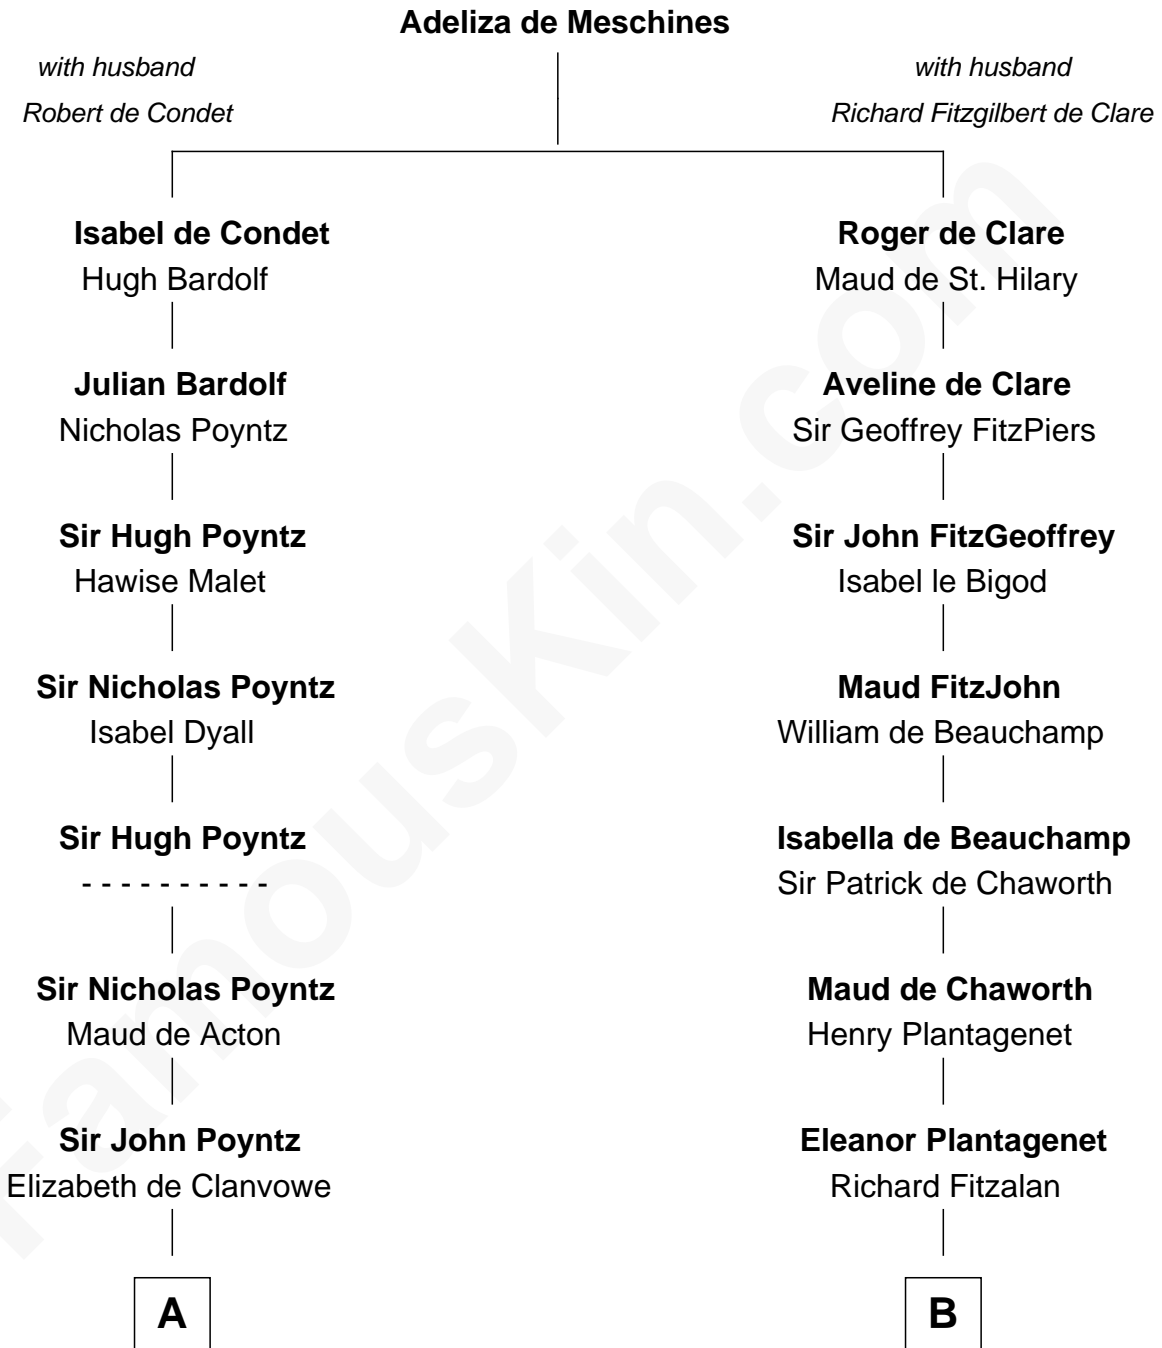

## Relationship Chart of

### Robert Townsend

Member of the Culper Spy Ring during the American Revolution

12th cousin 8 times removed of

**King Henry VIII**  
King of England

**C**

—  
**Audrey Almy**  
James Townsend

—  
**Jacob Townsend**  
Phoebe Seaman