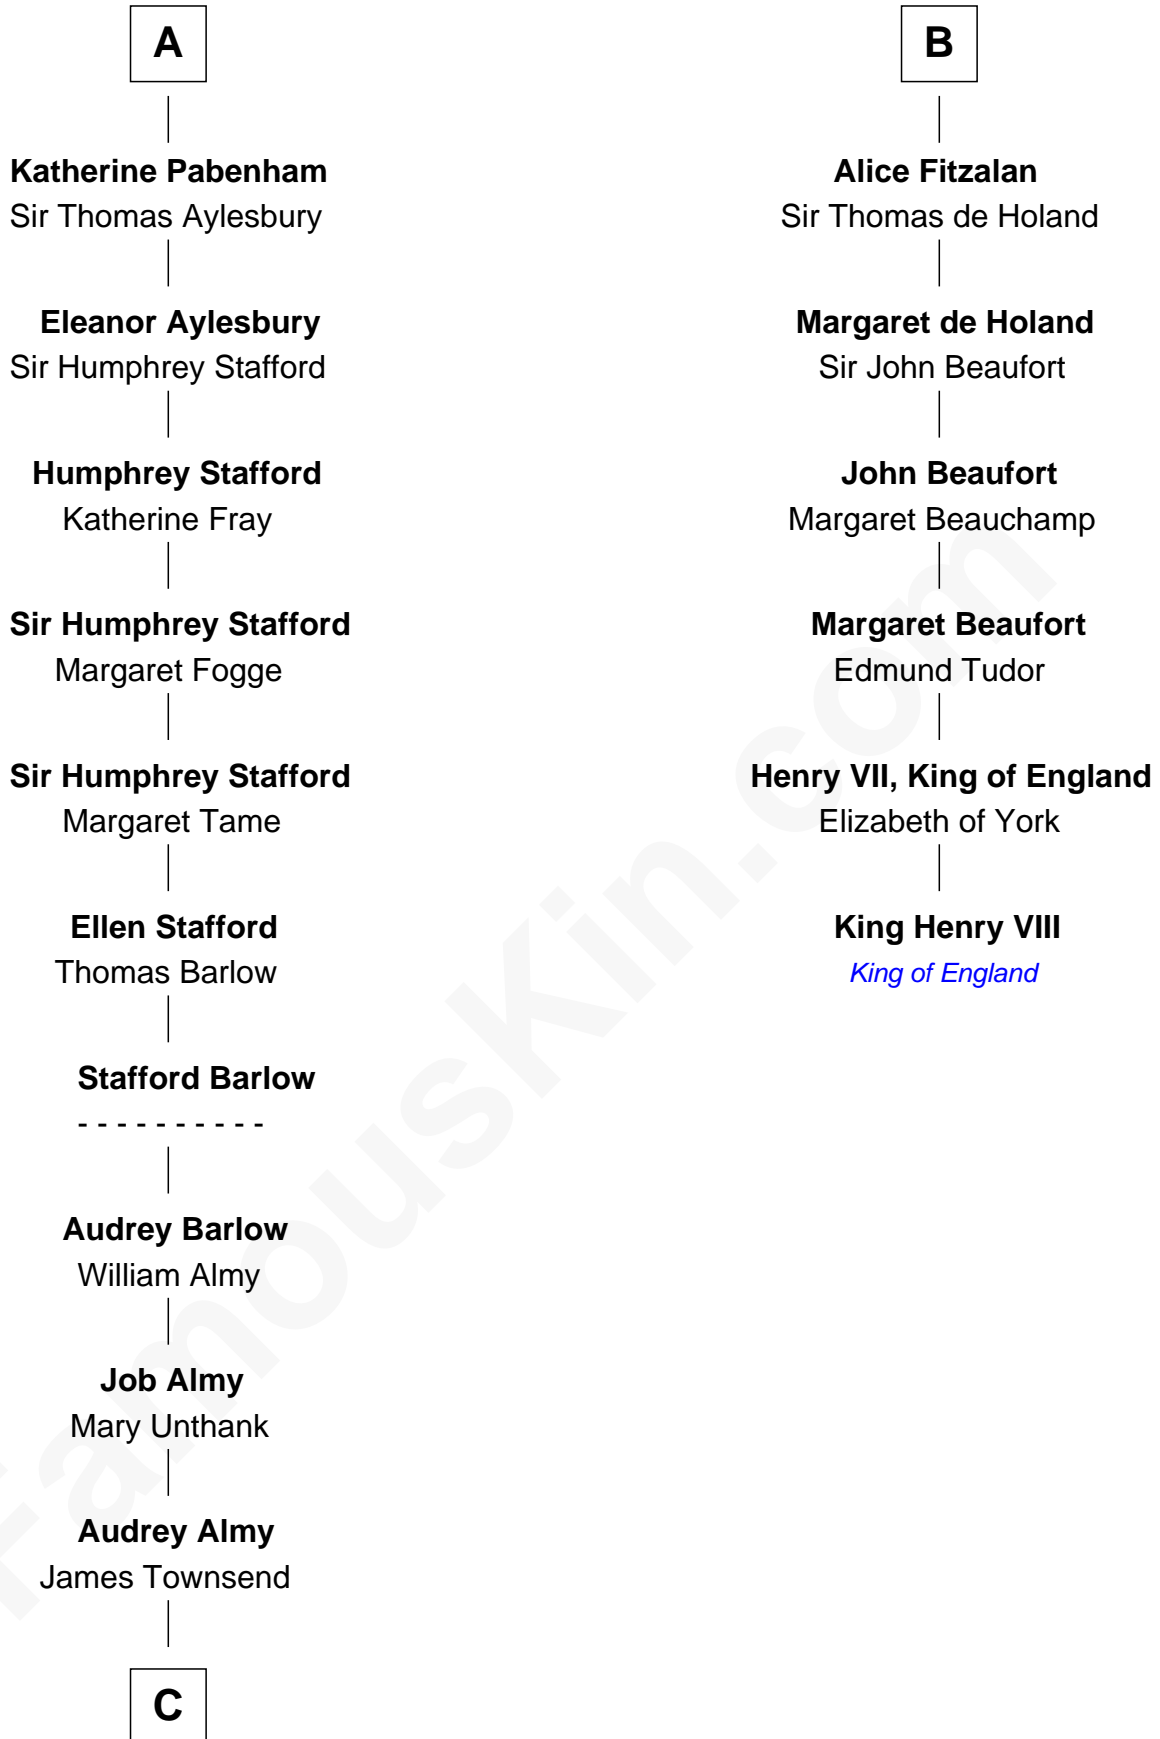

FamousKin.com

Relationship Chart of

Robert Townsend

Member of the Culper Spy Ring during the American Revolution

12th cousin 7 times removed of

King Henry VIII
King of England

C

—
Jacob Townsend

Phoebe Seaman

—
Samuel Townsend

Sarah Stoddard

—
Robert Townsend

Spy known as "Culper Jr."

FamousKin.com