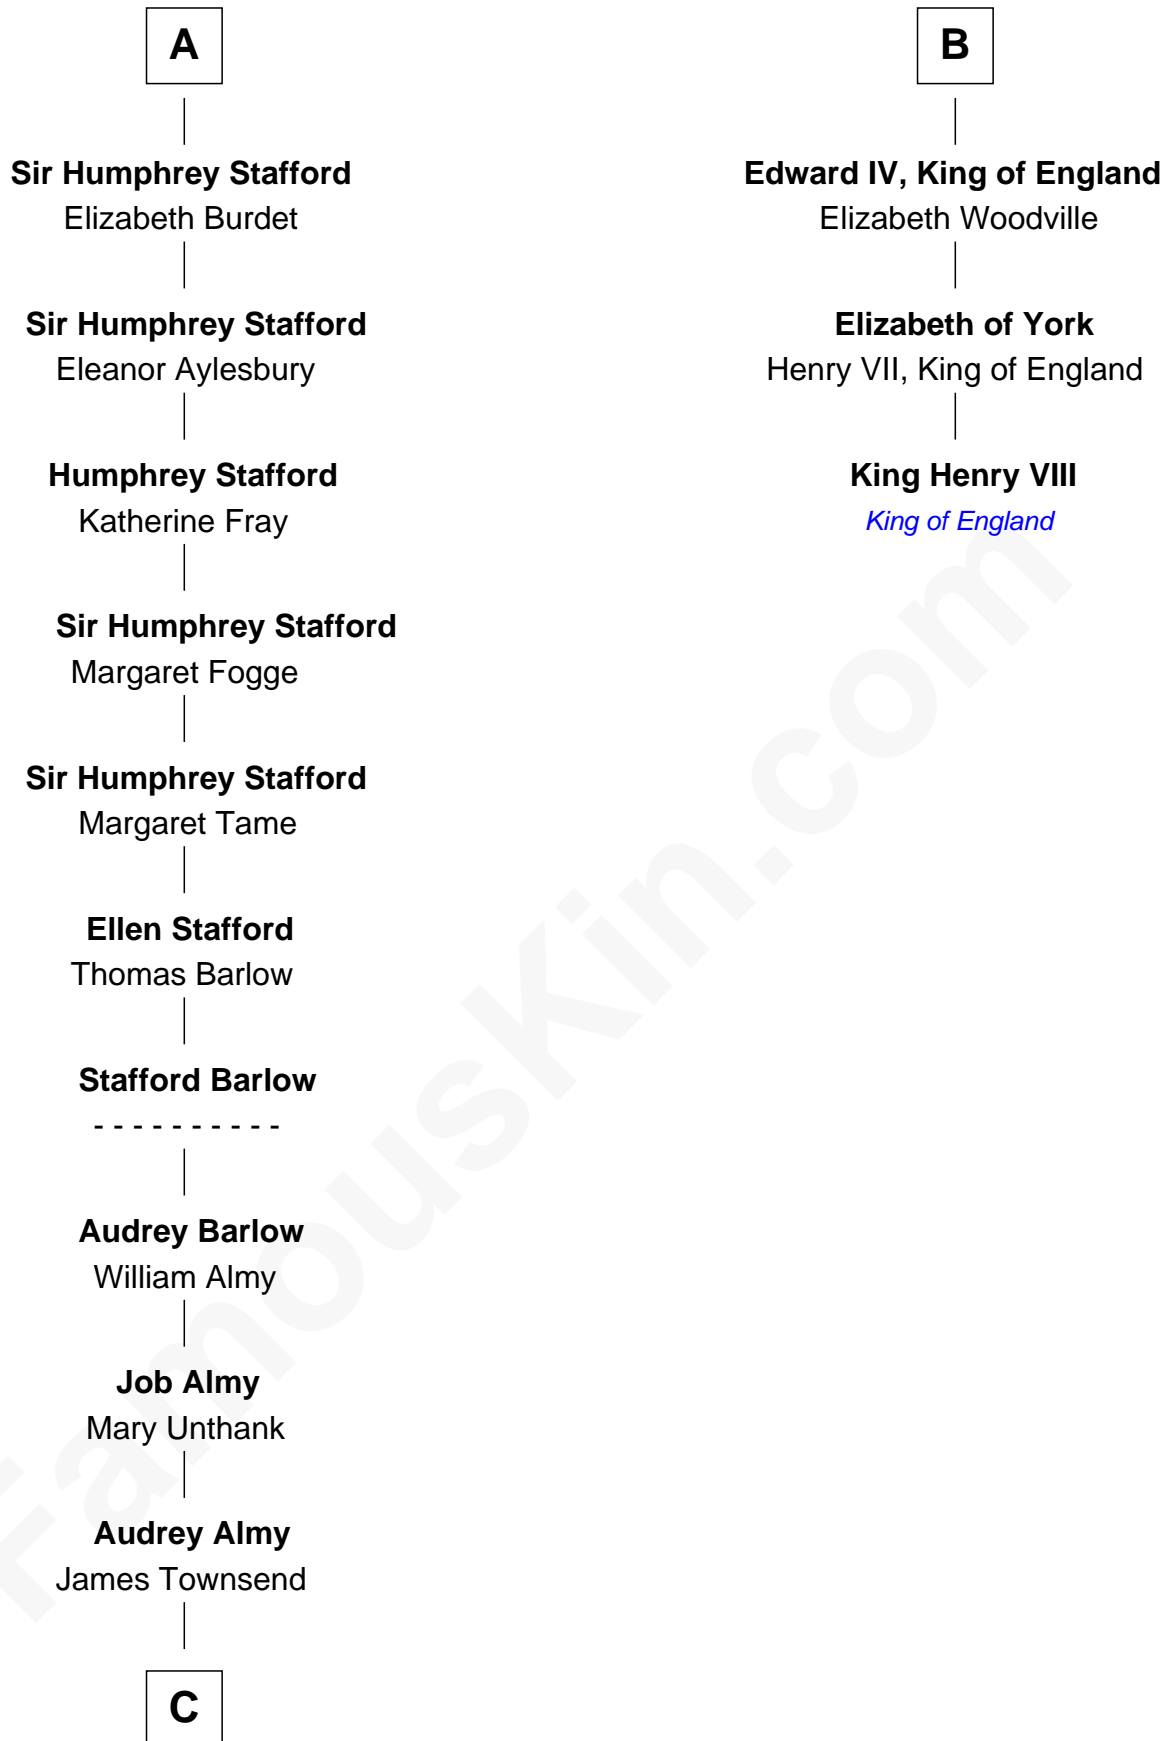

## Relationship Chart of

### Robert Townsend

*Member of the Culper Spy Ring during the American Revolution*

9th cousin 10 times removed of

**King Henry VIII**  
*King of England*

**Sir William Longespee**  
Ela of Salisbury

**C**

—  
**Jacob Townsend**

Phoebe Seaman

—  
**Samuel Townsend**

Sarah Stoddard

—  
**Robert Townsend**

*Spy known as "Culper Jr."*

FamousKin.com