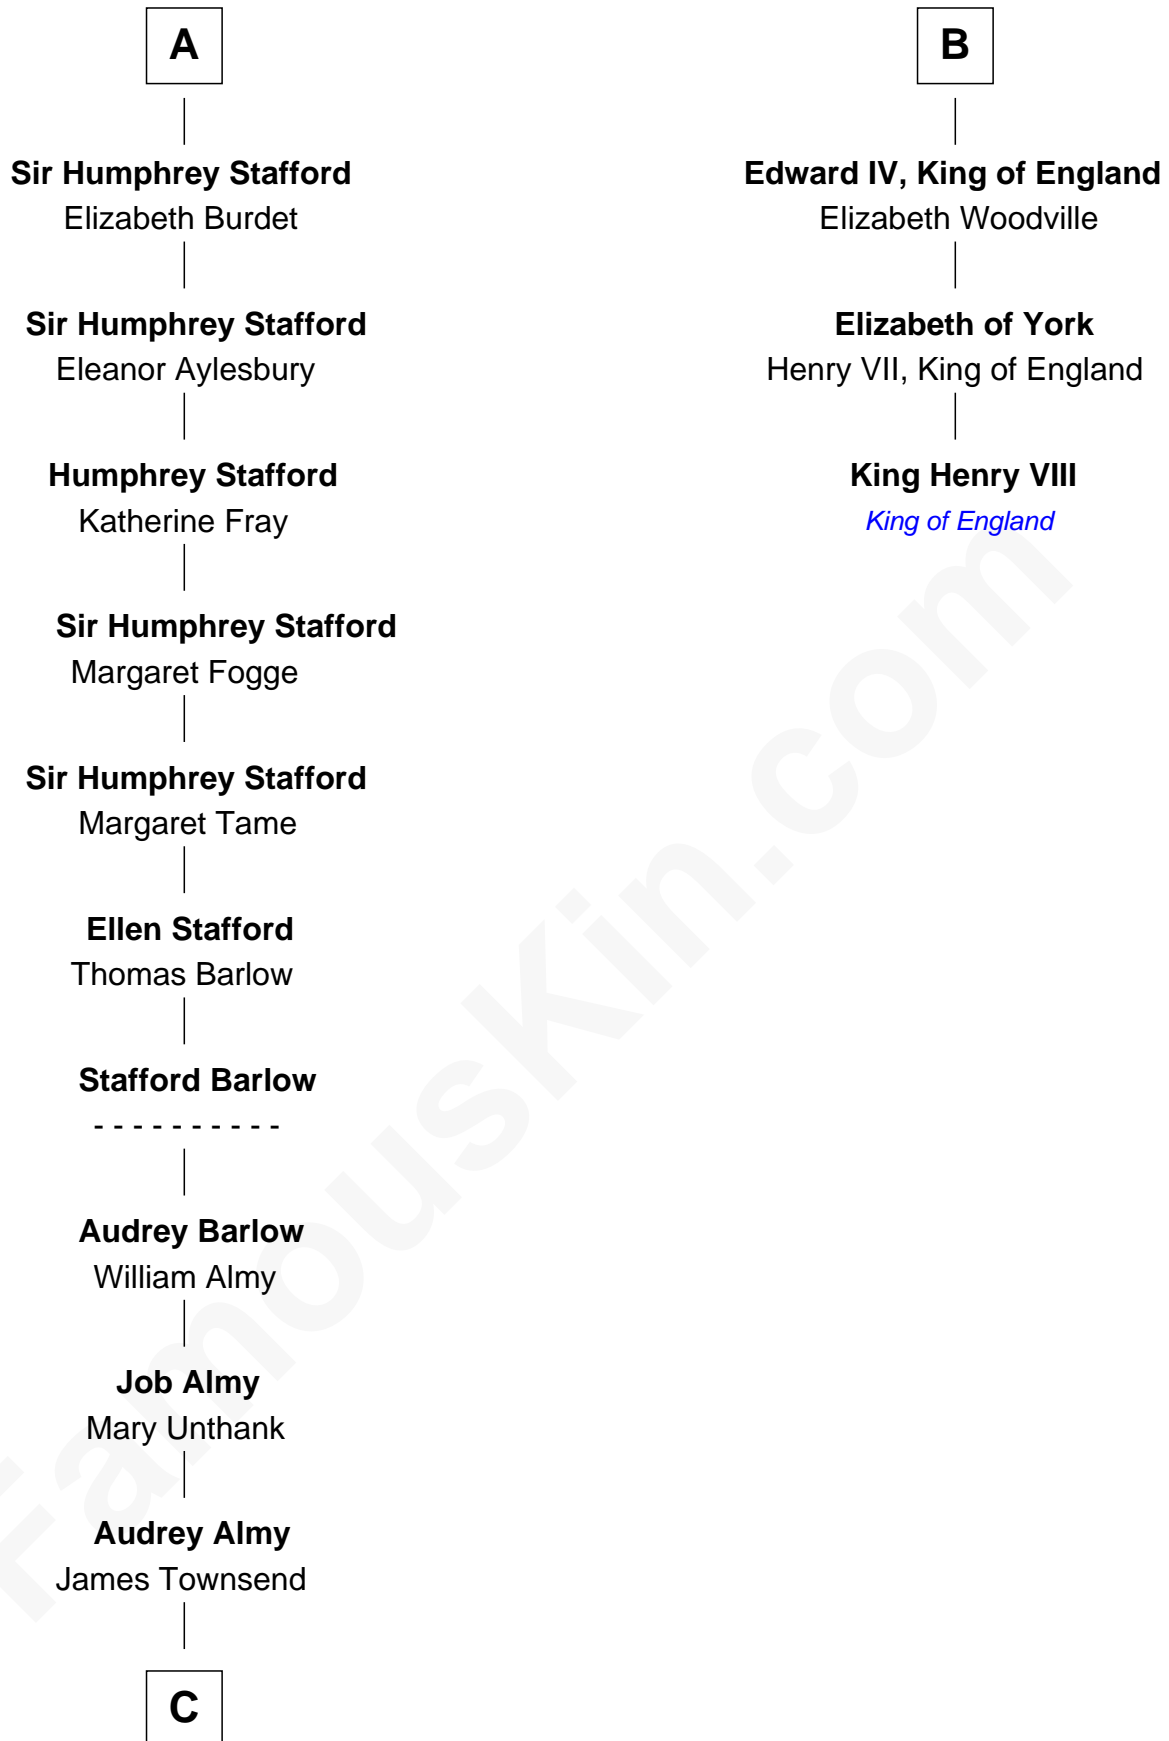

FamousKin.com

Relationship Chart of

Robert Townsend

Member of the Culper Spy Ring during the American Revolution

9th cousin 10 times removed of

King Henry VIII
King of England

C

—
Jacob Townsend

Phoebe Seaman

—
Samuel Townsend

Sarah Stoddard

—
Robert Townsend

Spy known as "Culper Jr."

FamousKin.com