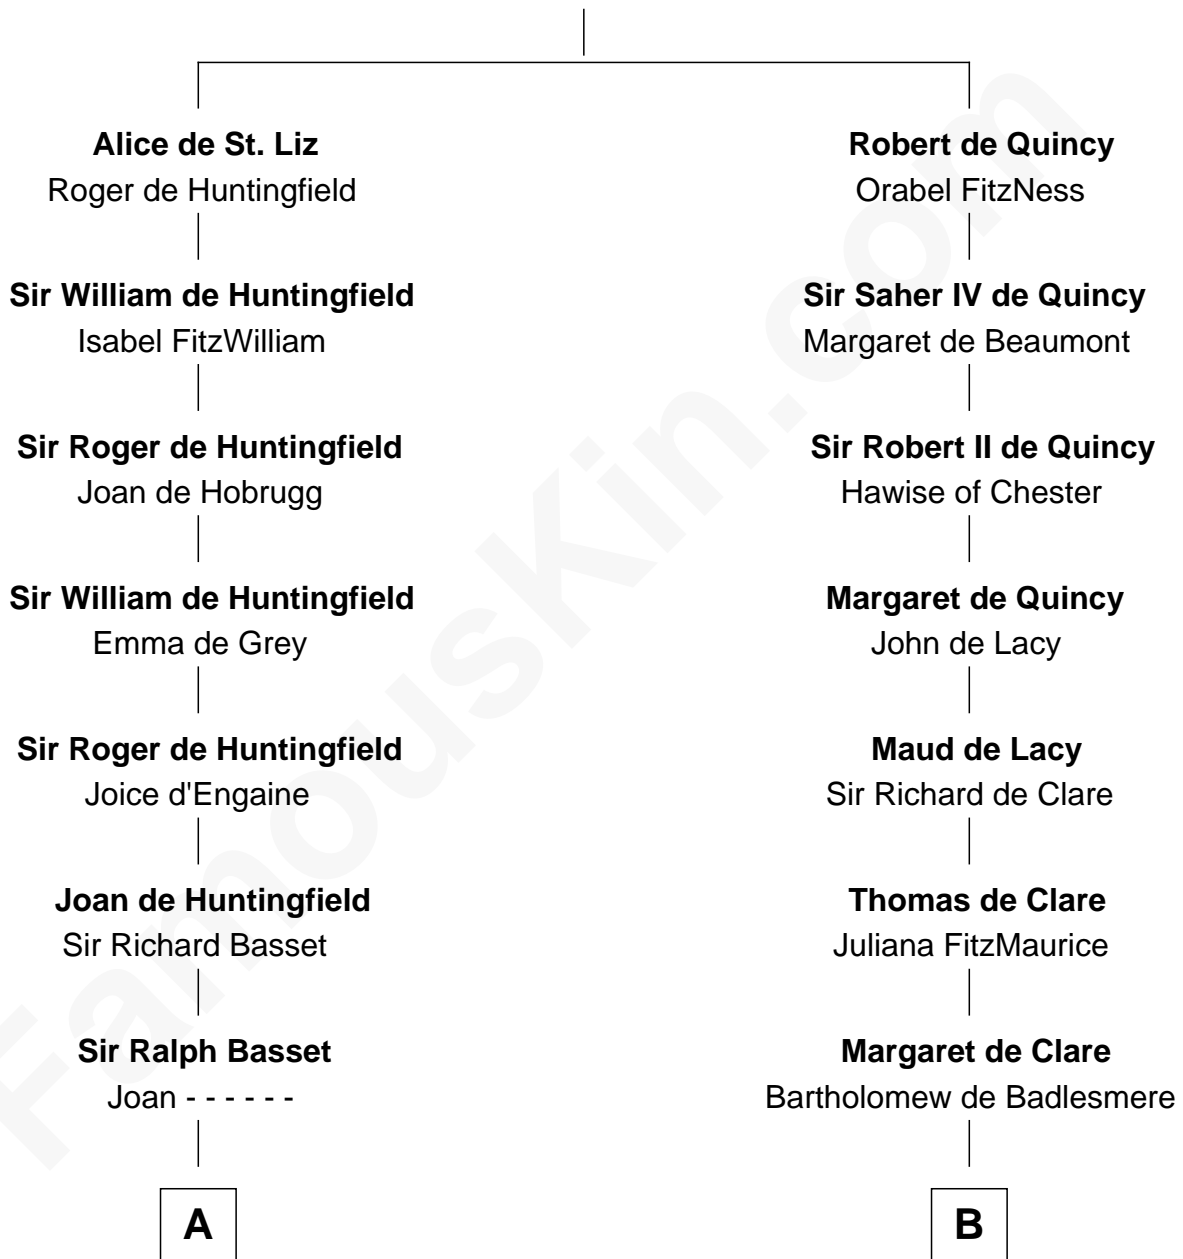

FamousKin.com
Relationship Chart of
Robert Townsend

Member of the Culper Spy Ring during the American Revolution

20th cousin 1 time removed of

Francis Lightfoot Lee

Signer of the Declaration of Independence

Saher I de Quincy

Maud de St. Liz

C

Job Almy

Mary Unthank

Audrey Almy

James Townsend

Jacob Townsend

Phoebe Seaman

Samuel Townsend

Sarah Stoddard

Robert Townsend

Spy known as "Culper Jr."

D

Alice Eltonhead

Henry Corbin