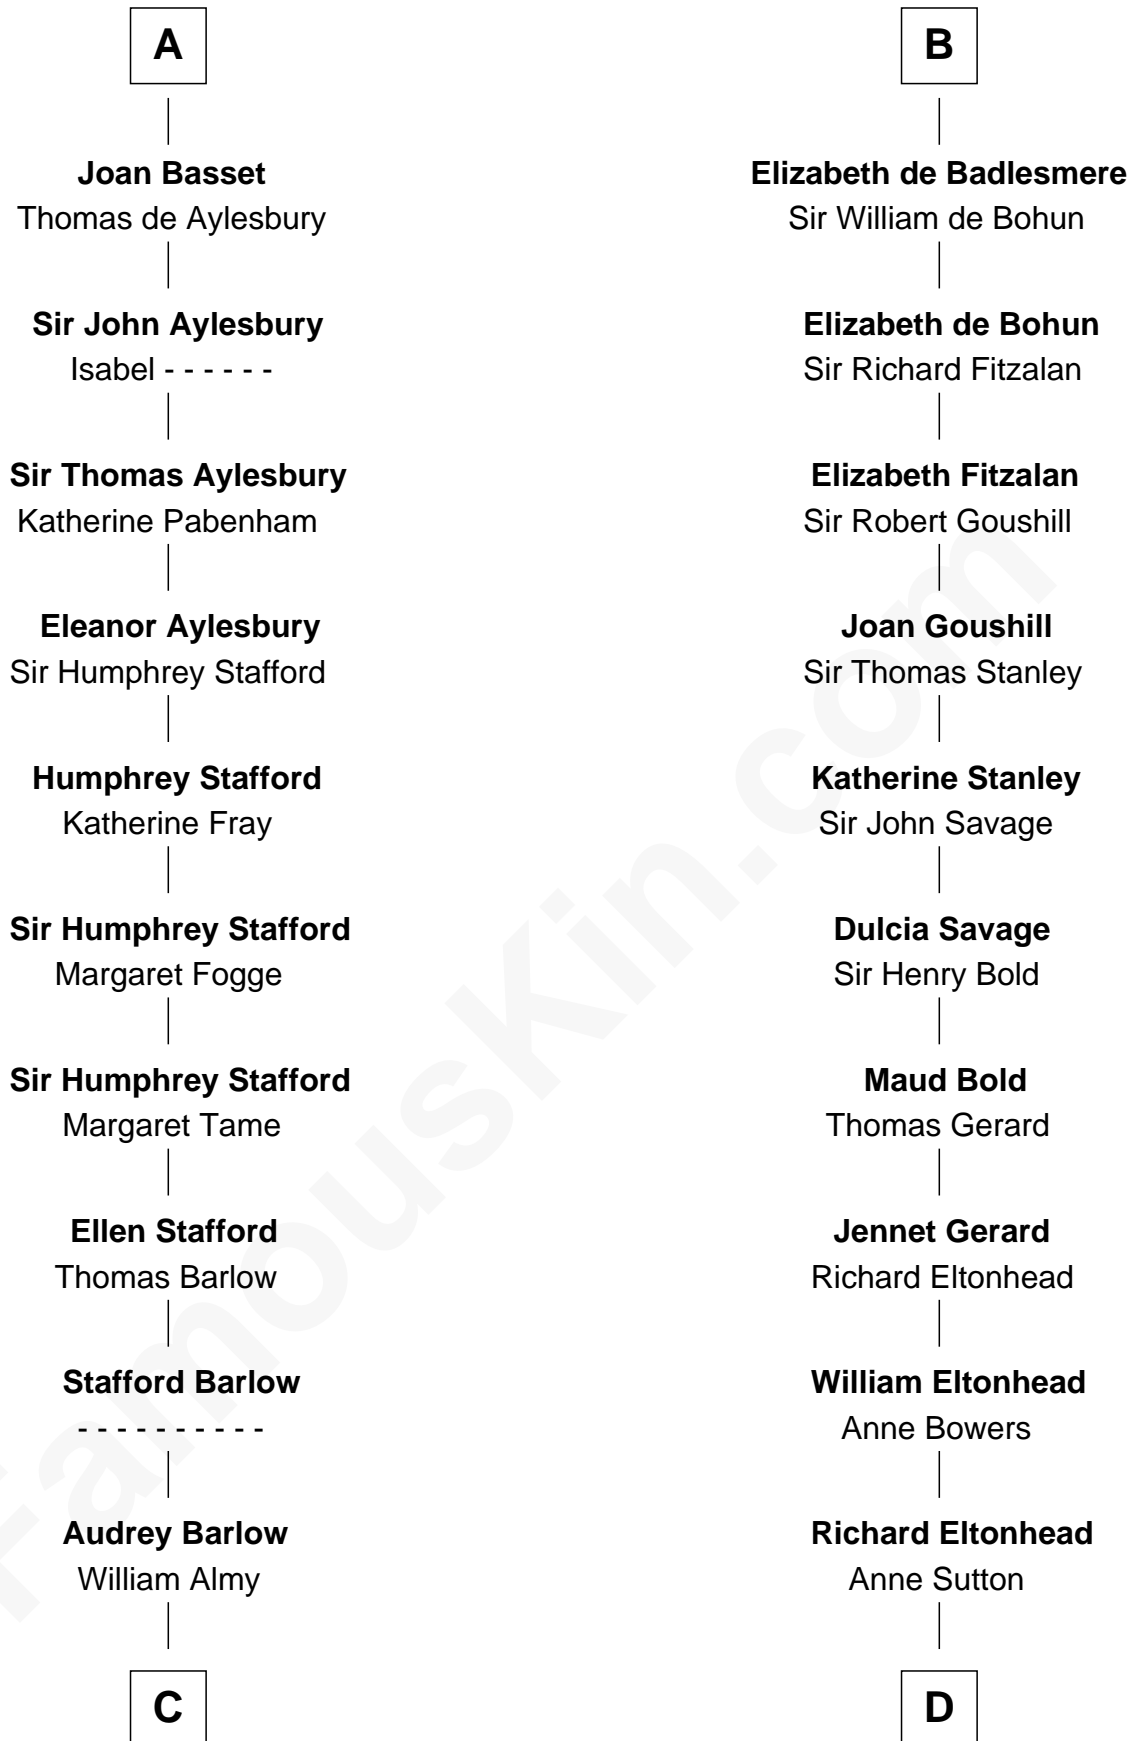

FamousKin.com
Relationship Chart of
Robert Townsend

Member of the Culper Spy Ring during the American Revolution

20th cousin 1 time removed of

Francis Lightfoot Lee

Signer of the Declaration of Independence

Saher I de Quincy

Maud de St. Liz

C

Job Almy

Mary Unthank

Audrey Almy

James Townsend

Jacob Townsend