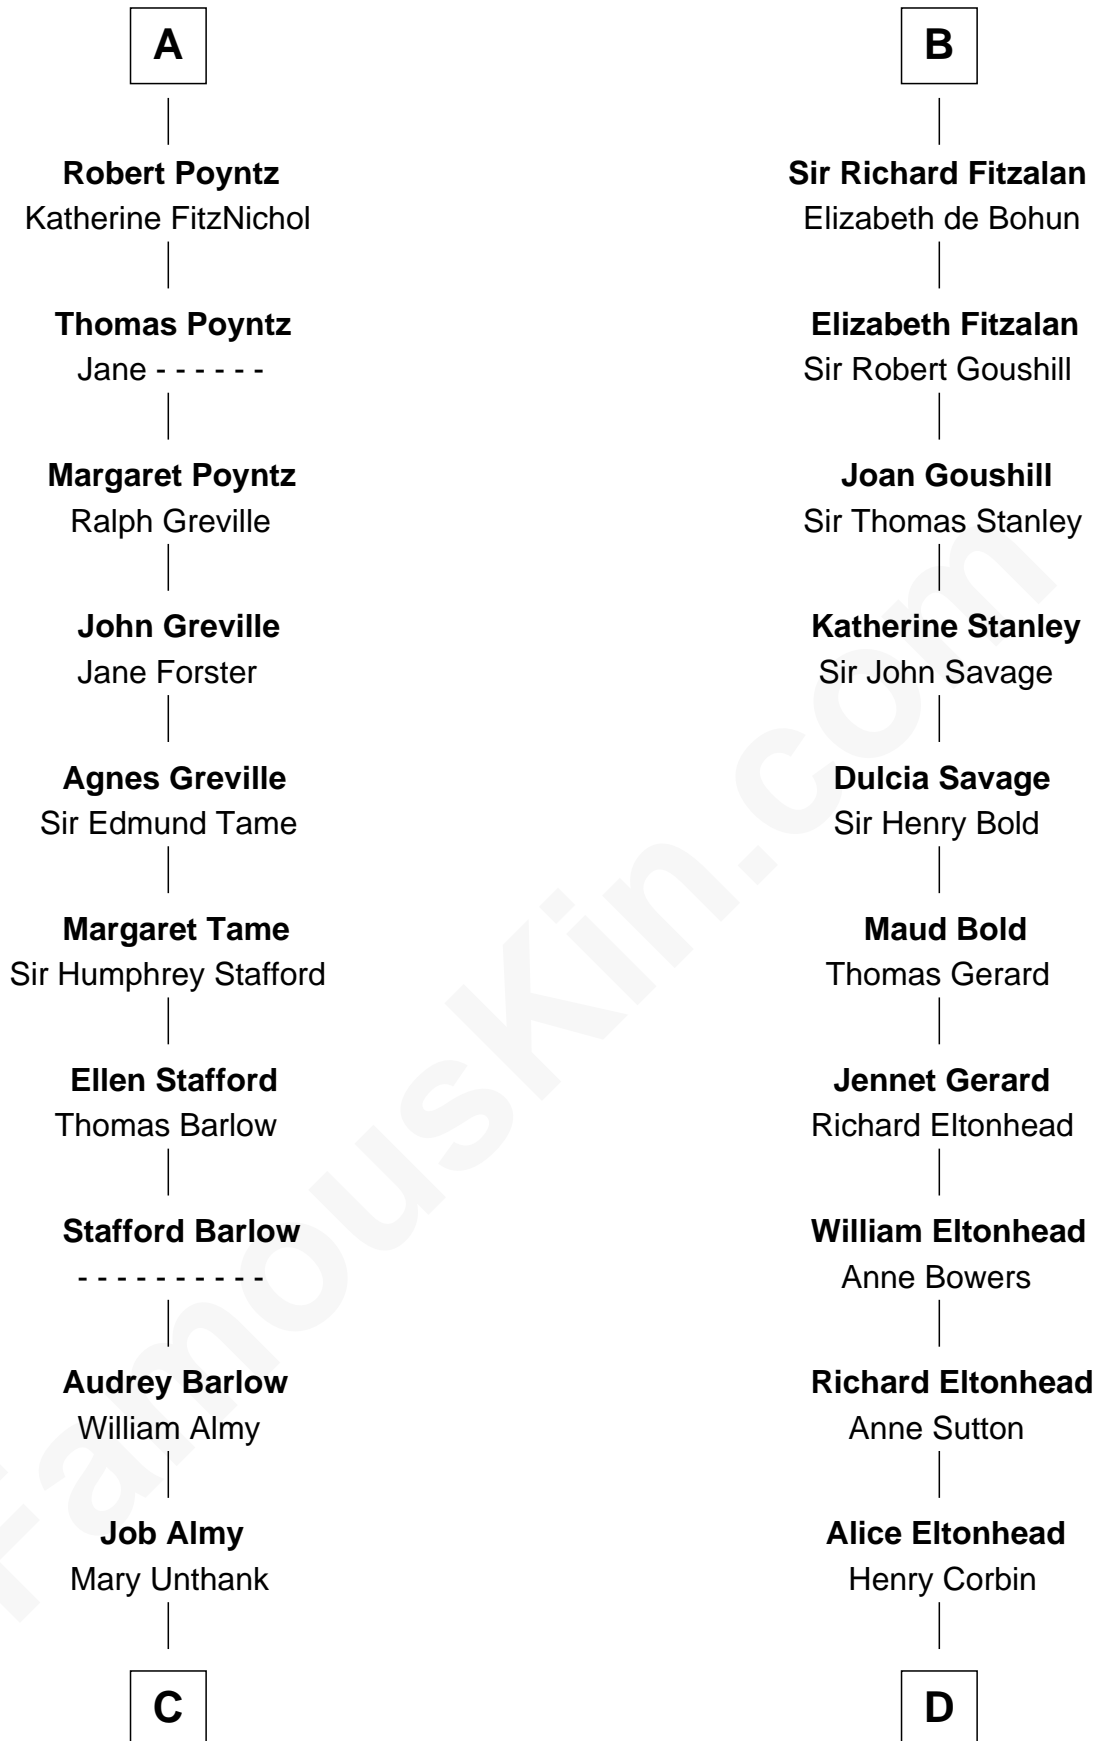

FamousKin.com

Relationship Chart of

Robert Townsend

Member of the Culper Spy Ring during the American Revolution

19th cousin 1 time removed of

Francis Lightfoot Lee

Signer of the Declaration of Independence

C

Audrey Almy
James Townsend

Jacob Townsend
Phoebe Seaman

Samuel Townsend
Sarah Stoddard

Robert Townsend
Spy known as "Culper Jr."

D

Laetitia Corbin
Richard Lee

Gov. Thomas Lee
Hannah Ludwell