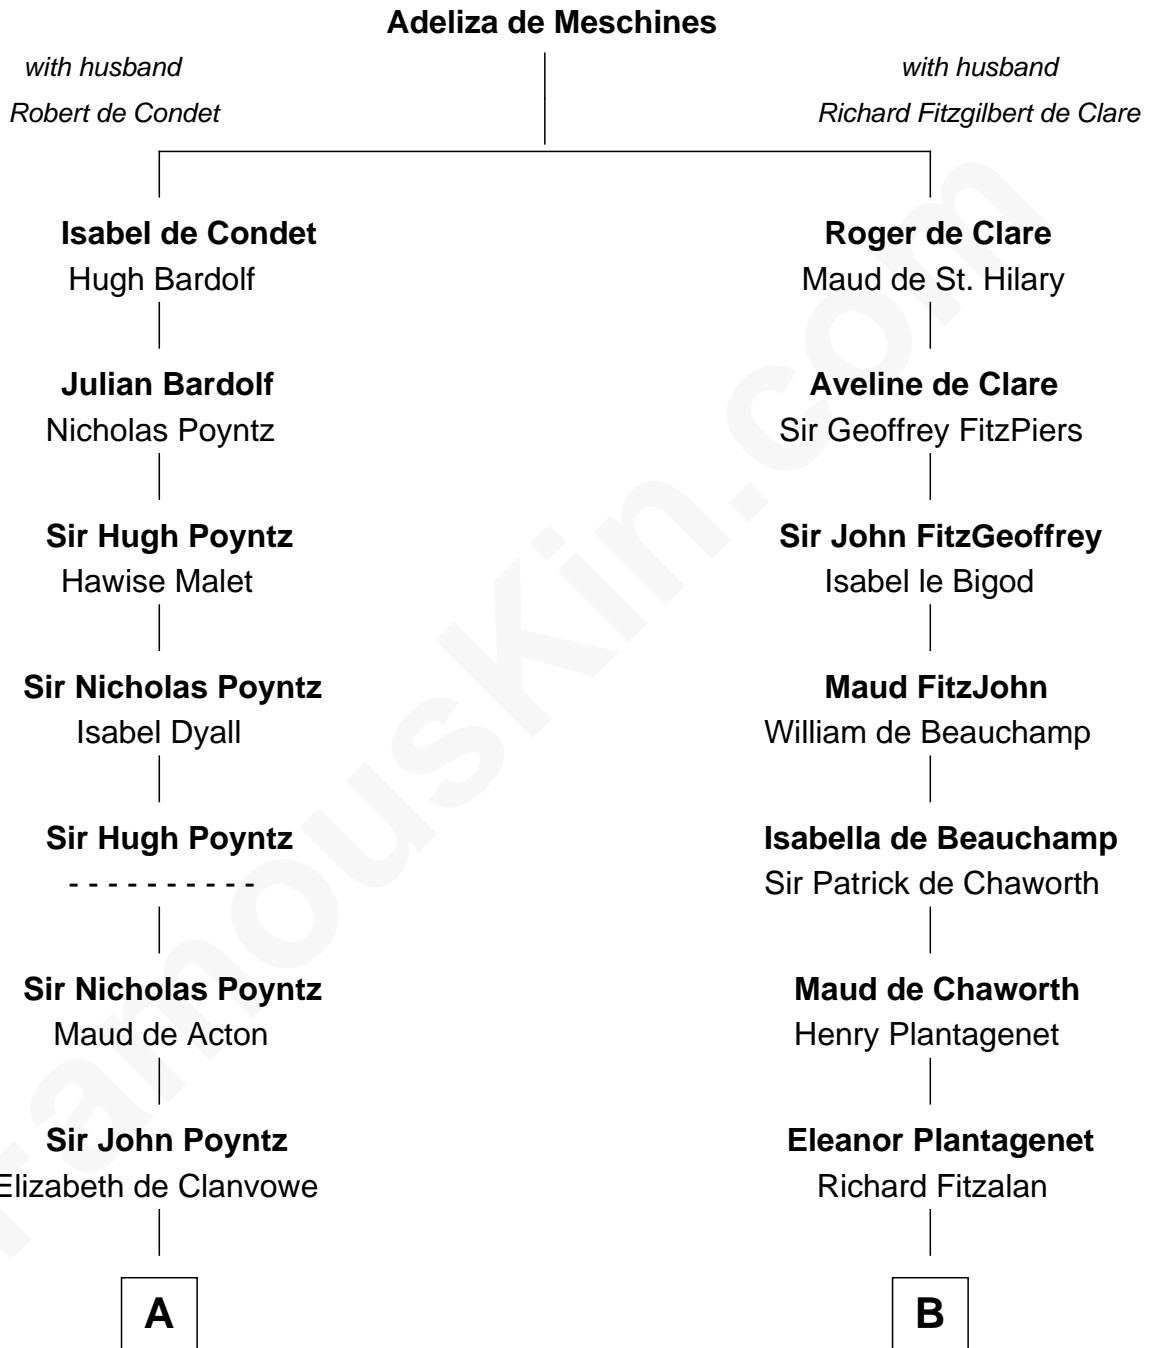

FamousKin.com

Relationship Chart of

Robert Townsend

Member of the Culper Spy Ring during the American Revolution

19th cousin 1 time removed of

Francis Lightfoot Lee

Signer of the Declaration of Independence

C

Audrey Almy
James Townsend

Jacob Townsend
Phoebe Seaman

Samuel Townsend
Sarah Stoddard

Robert Townsend
Spy known as "Culper Jr."

D

Laetitia Corbin
Richard Lee

Gov. Thomas Lee
Hannah Ludwell