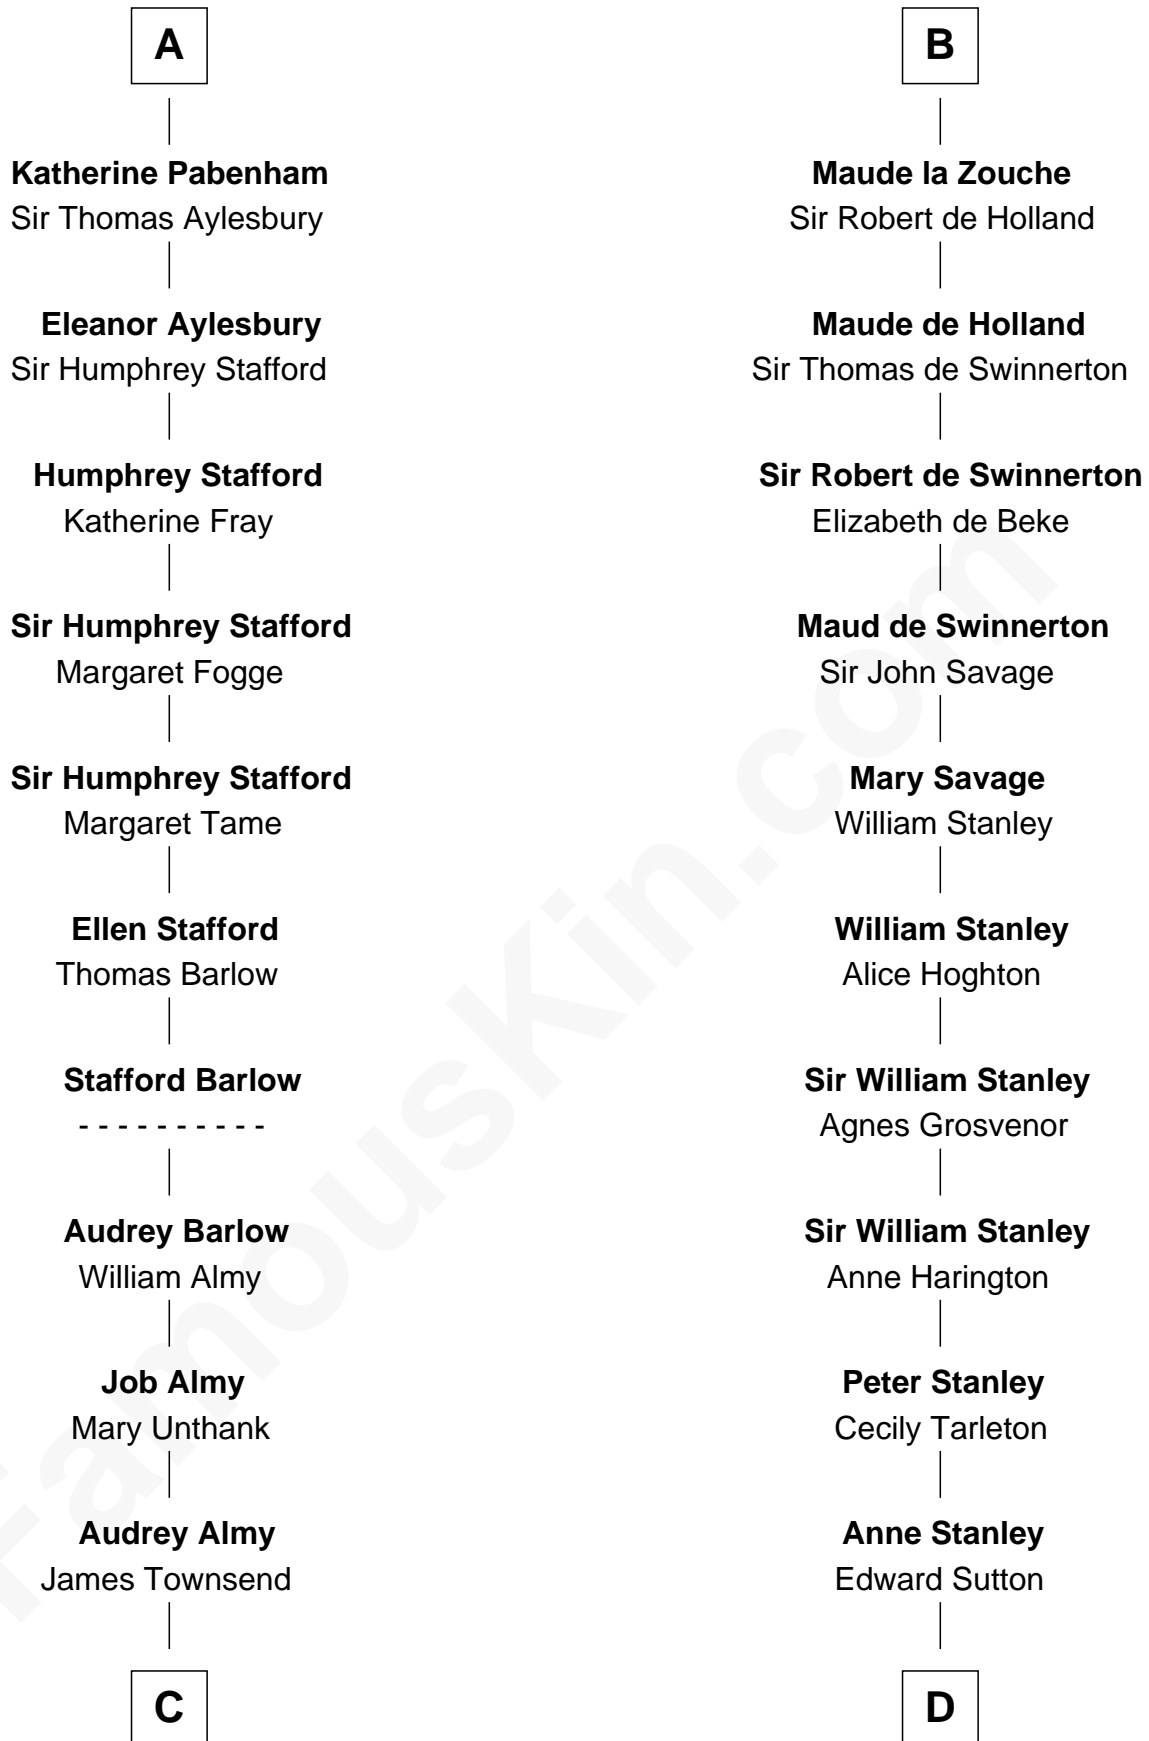

FamousKin.com

Relationship Chart of

Robert Townsend

Member of the Culper Spy Ring during the American Revolution

19th cousin 2 times removed of

Francis Lightfoot Lee

Signer of the Declaration of Independence

William I de Lancaster
Gundred de Warenne

William II de Lancaster
Hawise de Stuteville

Hawise de Lancaster
Gilbert FitzRoger

Hawise de Lancaster
Peter II de Brus

Agnes de Brus
Walter de Fauconberge

Anice de Fauconberge
Sir Nicholas Engaine

Sir John d'Engaine
Joan Peveral

Elizabeth d'Engaine
Sir Laurence de Pabenharn

A

Avice of Lancaster
Richard de Morville

Helena de Morville
Roland of Galloway

Alan of Galloway
Helen de l'Isle

Helen of Galloway
Sir Roger de Quincy

Ellen de Quincy
Alan la Zouche

Sir Roger la Zouche
Ela Longespee

Sir Alan la Zouche
Eleanor de Segrave

B

C

Jacob Townsend

Phoebe Seaman

Samuel Townsend