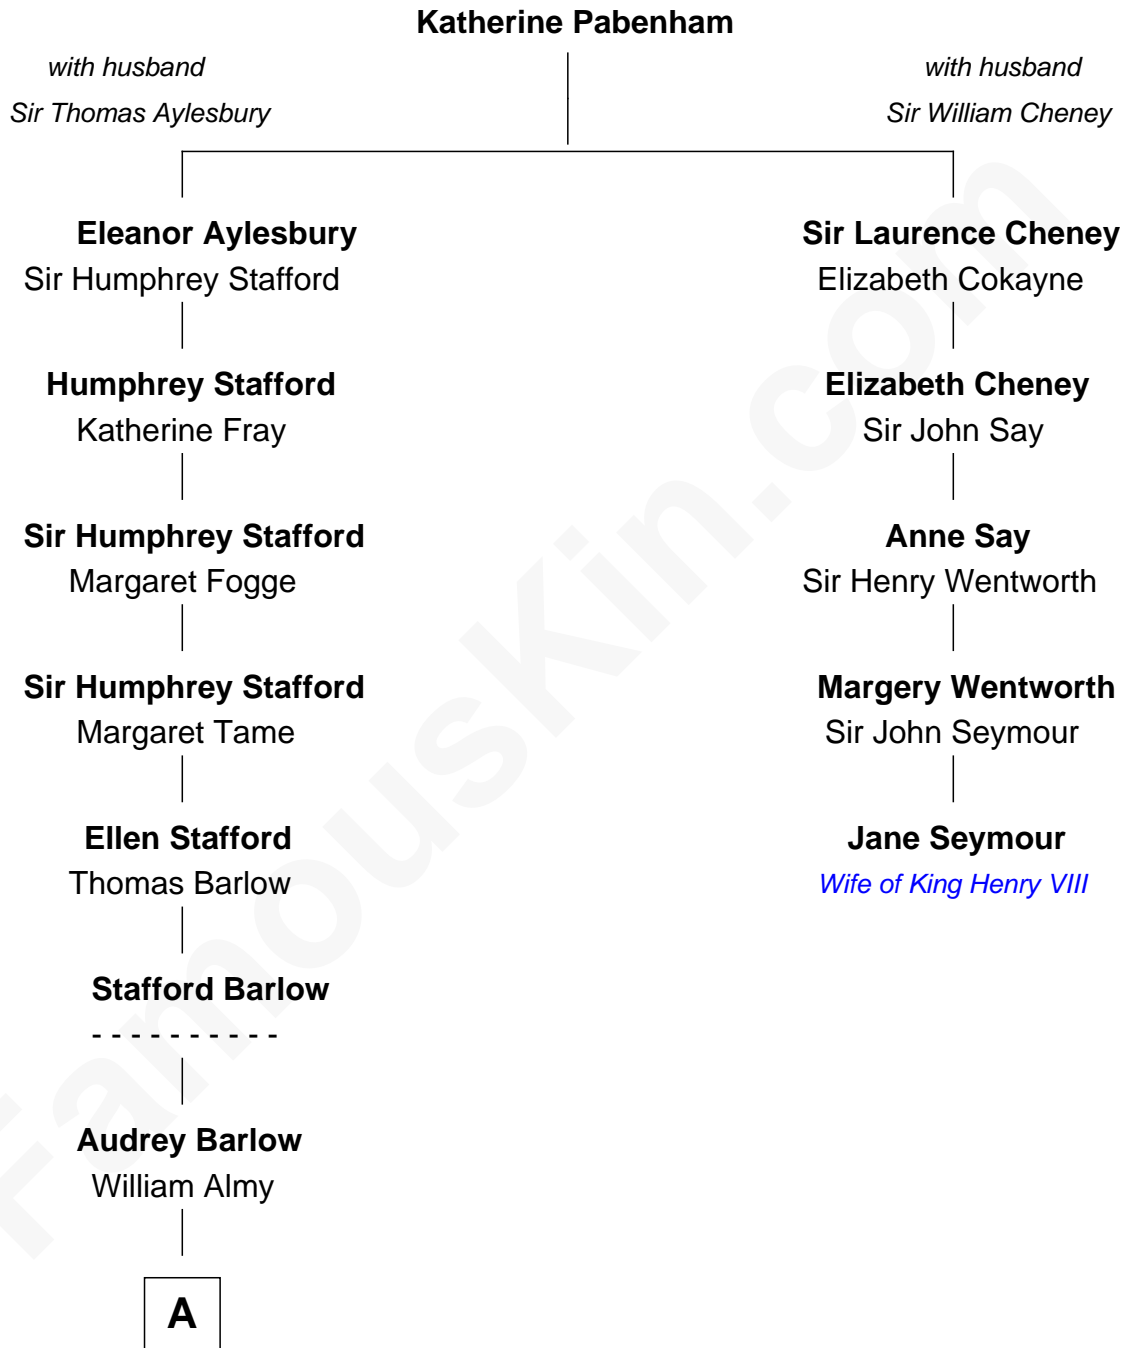

FamousKin.com

Relationship Chart of

Robert Townsend

Member of the Culper Spy Ring during the American Revolution

4th cousin 7 times removed of

Jane Seymour

3rd Wife of King Henry VIII