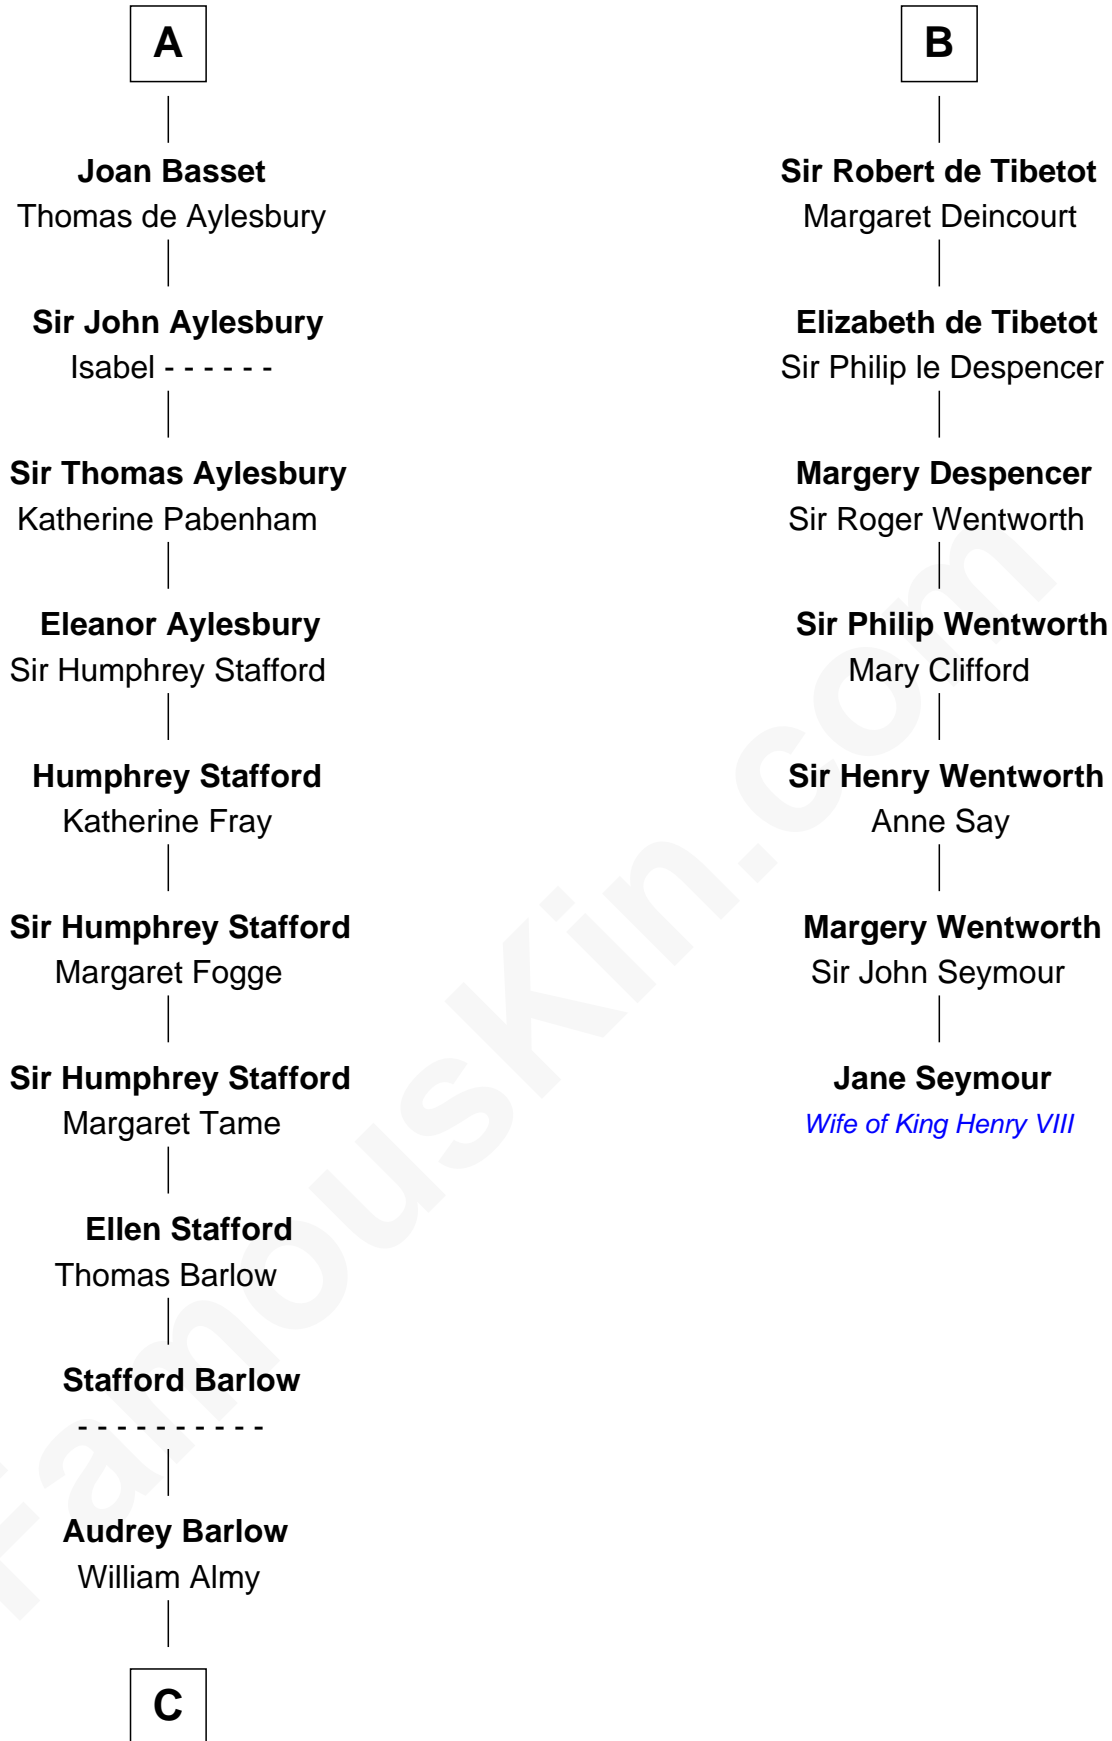

## Relationship Chart of

### Robert Townsend

Member of the Culper Spy Ring during the American Revolution

13th cousin 8 times removed of

**Jane Seymour**

3rd Wife of King Henry VIII

**C**

—  
**Job Almy**

Mary Unthank