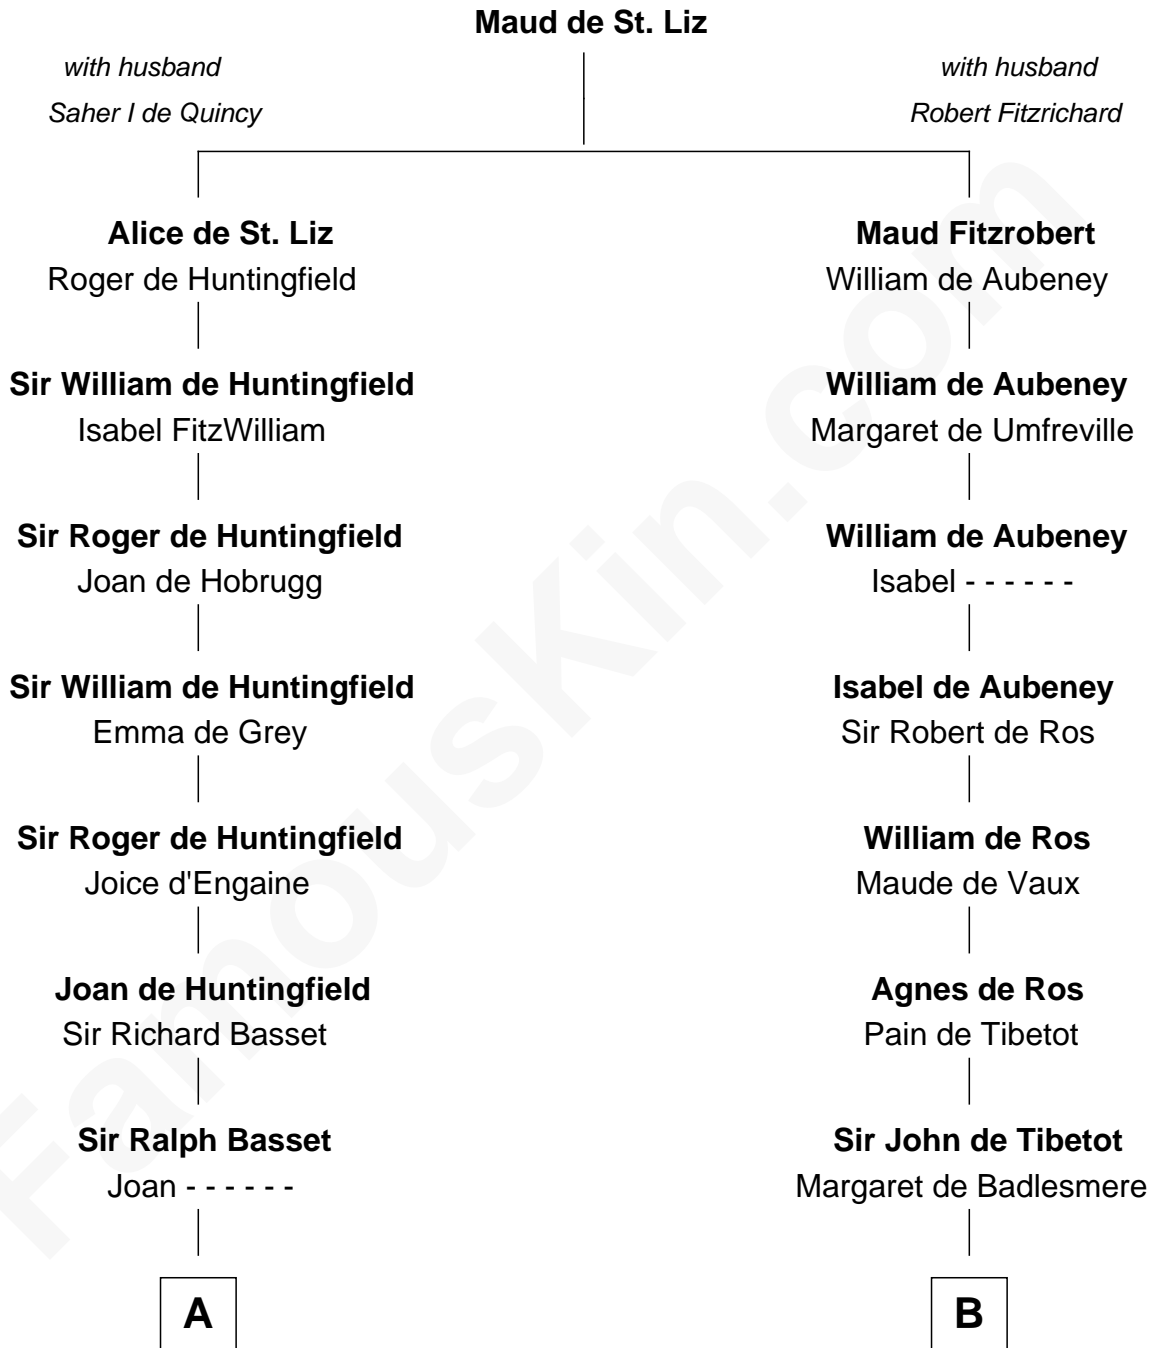

## Relationship Chart of

### Robert Townsend

Member of the Culper Spy Ring during the American Revolution

13th cousin 8 times removed of

**Jane Seymour**

3rd Wife of King Henry VIII

**C**

—  
**Job Almy**

Mary Unthank

—  
**Audrey Almy**

James Townsend

—  
**Jacob Townsend**

Phoebe Seaman

—  
**Samuel Townsend**

Sarah Stoddard

—  
**Robert Townsend**

*Spy known as "Culper Jr."*