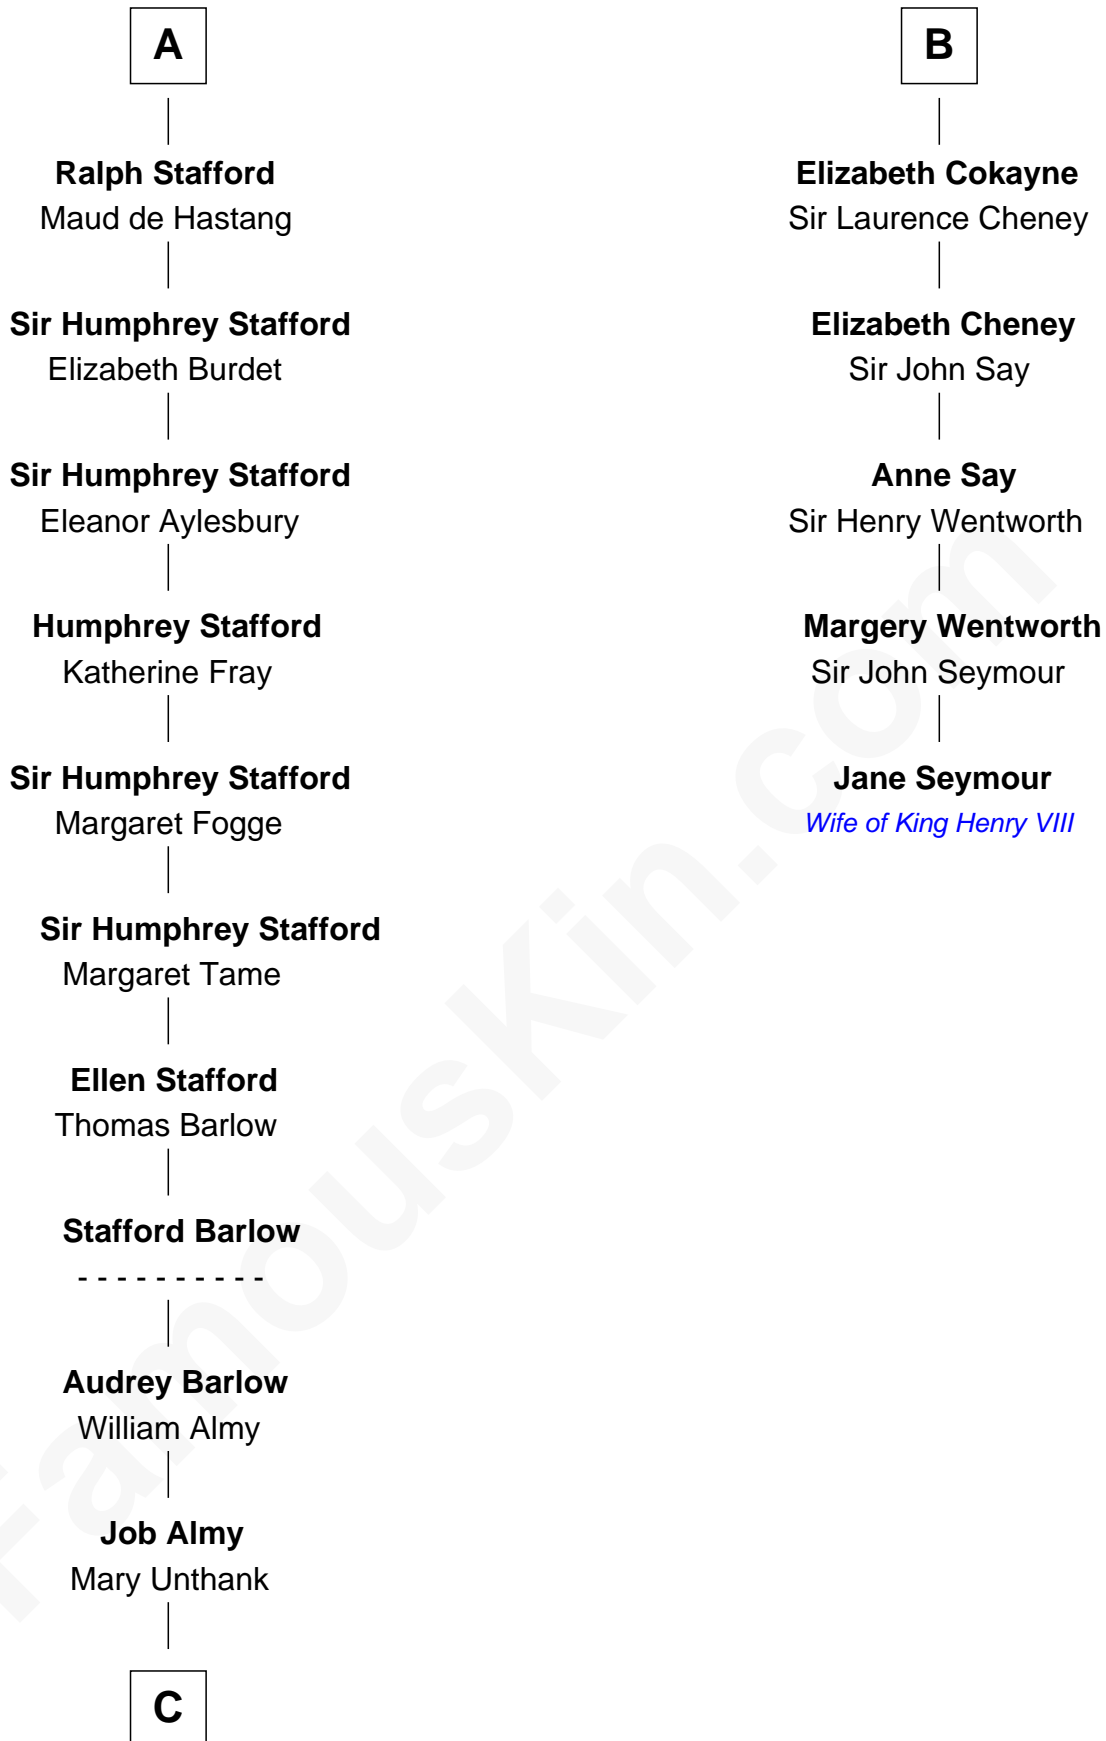

FamousKin.com

Relationship Chart of

Robert Townsend

Member of the Culper Spy Ring during the American Revolution

11th cousin 9 times removed of

Jane Seymour

3rd Wife of King Henry VIII

Bertrade de Montfort

Hugh de Kevelioc

C

—
Audrey Almy
James Townsend

—
Jacob Townsend
Phoebe Seaman

—
Samuel Townsend
Sarah Stoddard

—
Robert Townsend
Spy known as "Culper Jr."

FamousKin.com