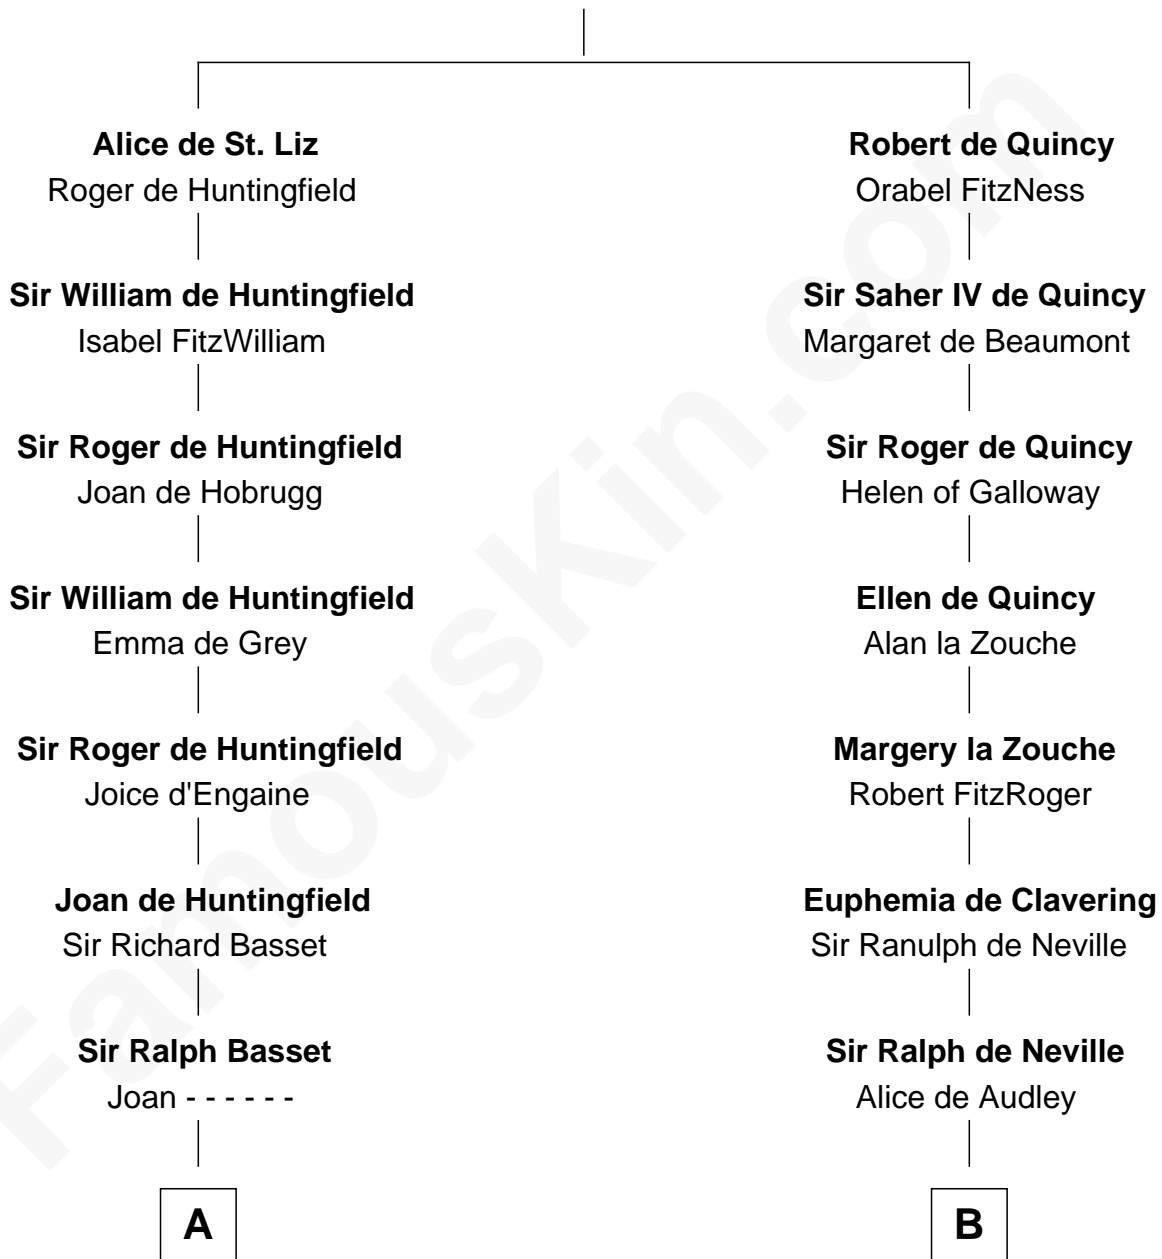

## Relationship Chart of

### Robert Townsend

Member of the Culper Spy Ring during the American Revolution

13th cousin 8 times removed of

**Jane Seymour**

3rd Wife of King Henry VIII

**Saher I de Quincy**

Maud de St. Liz

**C**

—  
**Job Almy**

Mary Unthank

—  
**Audrey Almy**

James Townsend

—  
**Jacob Townsend**

Phoebe Seaman

—  
**Samuel Townsend**

Sarah Stoddard