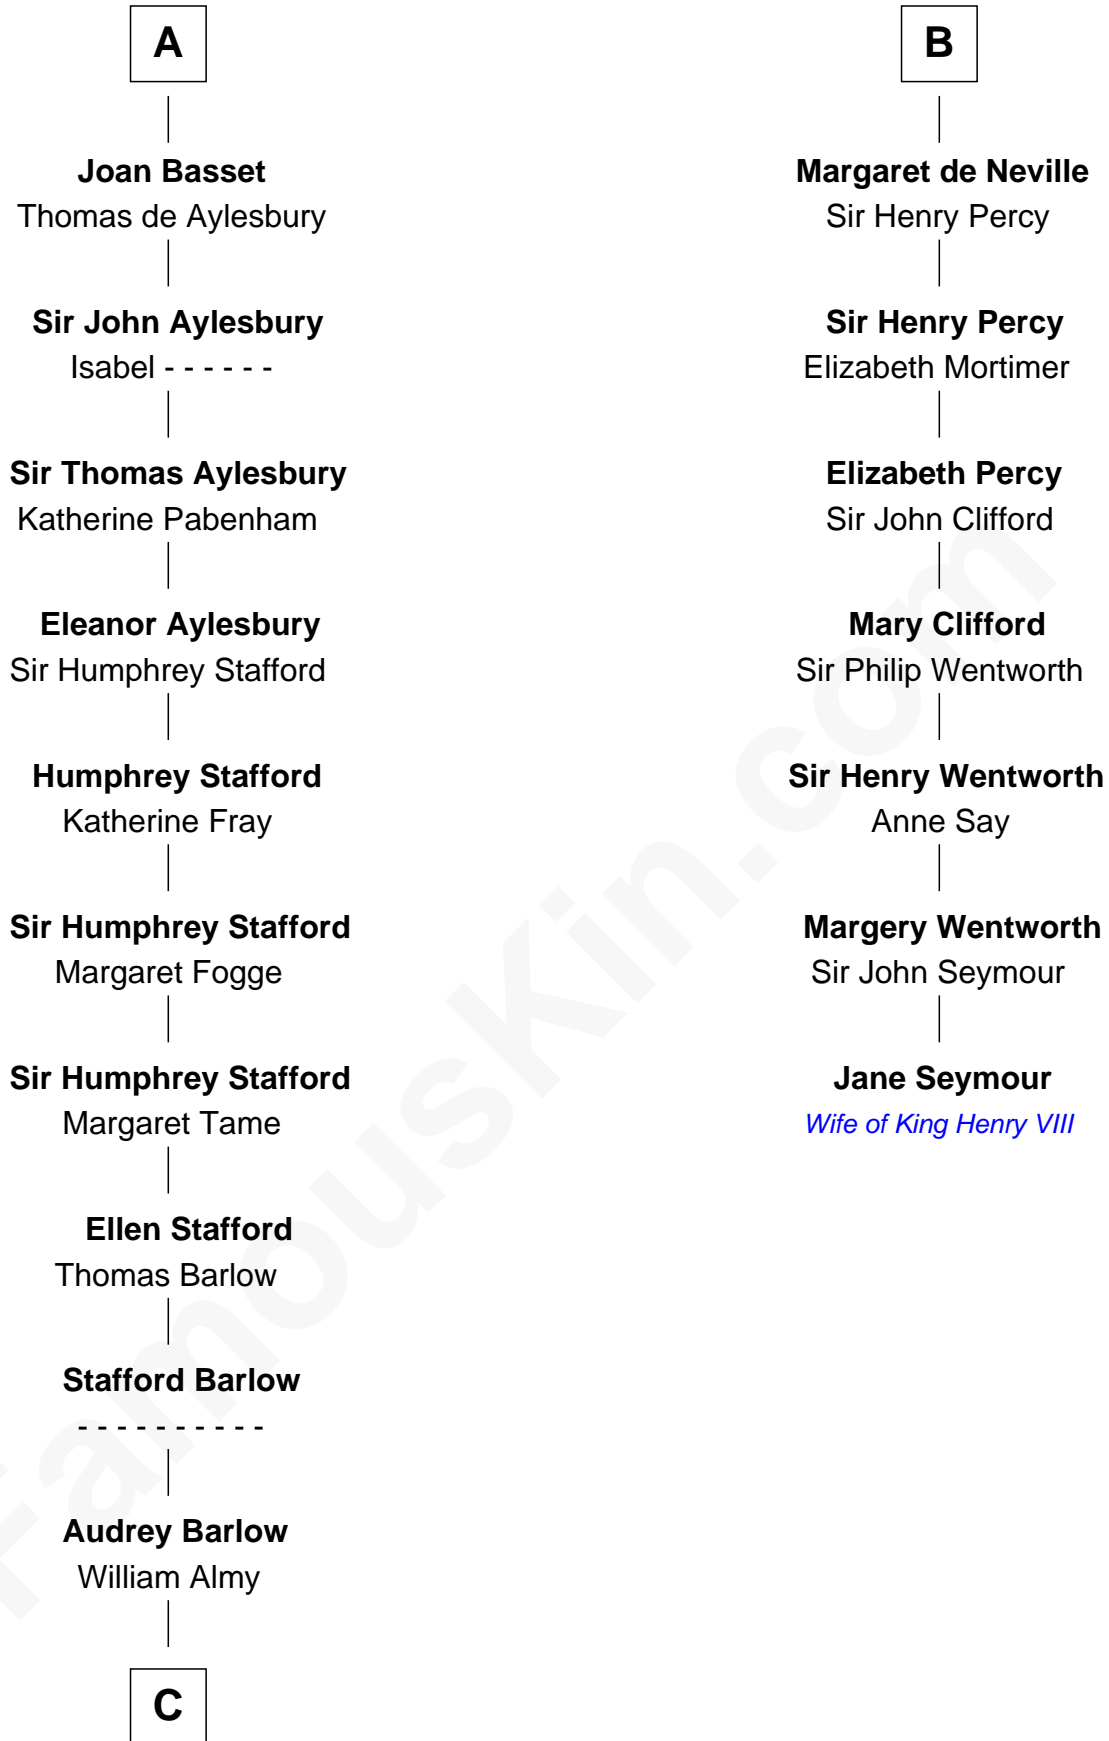

## Relationship Chart of

### Robert Townsend

Member of the Culper Spy Ring during the American Revolution

13th cousin 8 times removed of

**Jane Seymour**

3rd Wife of King Henry VIII

**Saher I de Quincy**

Maud de St. Liz

**C**

—  
**Job Almy**

Mary Unthank

—  
**Audrey Almy**

James Townsend

—  
**Jacob Townsend**

Phoebe Seaman

—  
**Samuel Townsend**

Sarah Stoddard