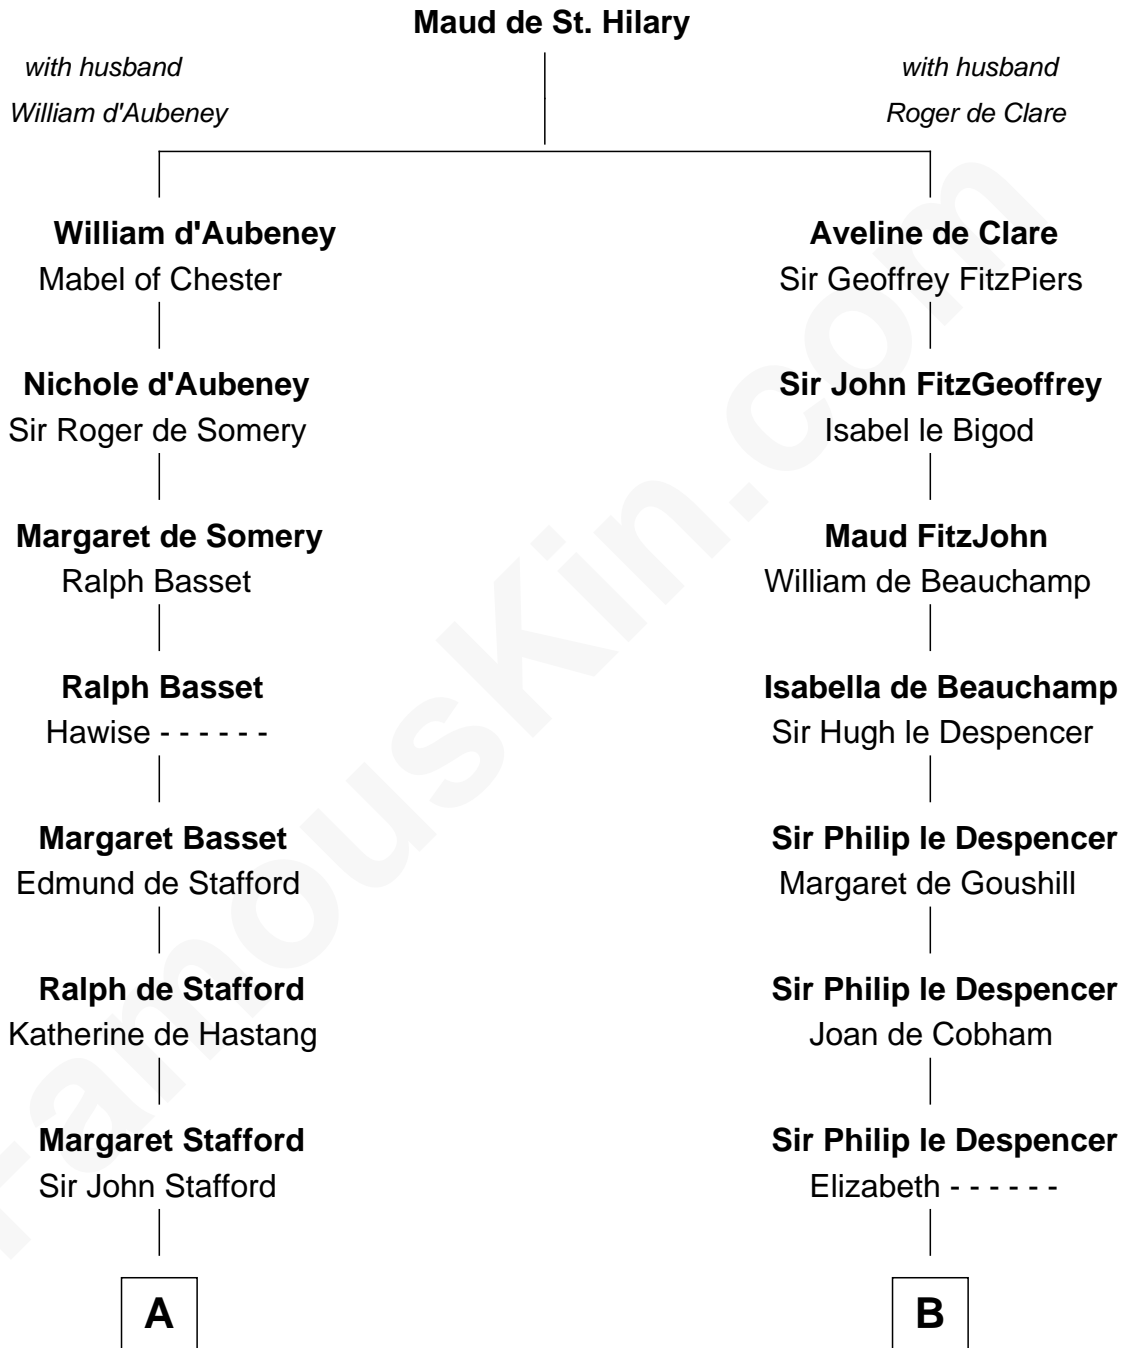

## Relationship Chart of

### Robert Townsend

Member of the Culper Spy Ring during the American Revolution

12th cousin 8 times removed of

**Jane Seymour**

3rd Wife of King Henry VIII

**C**

—  
**Audrey Almy**  
James Townsend

—  
**Jacob Townsend**  
Phoebe Seaman

—  
**Samuel Townsend**  
Sarah Stoddard

—  
**Robert Townsend**  
*Spy known as "Culper Jr."*

FamousKin.com