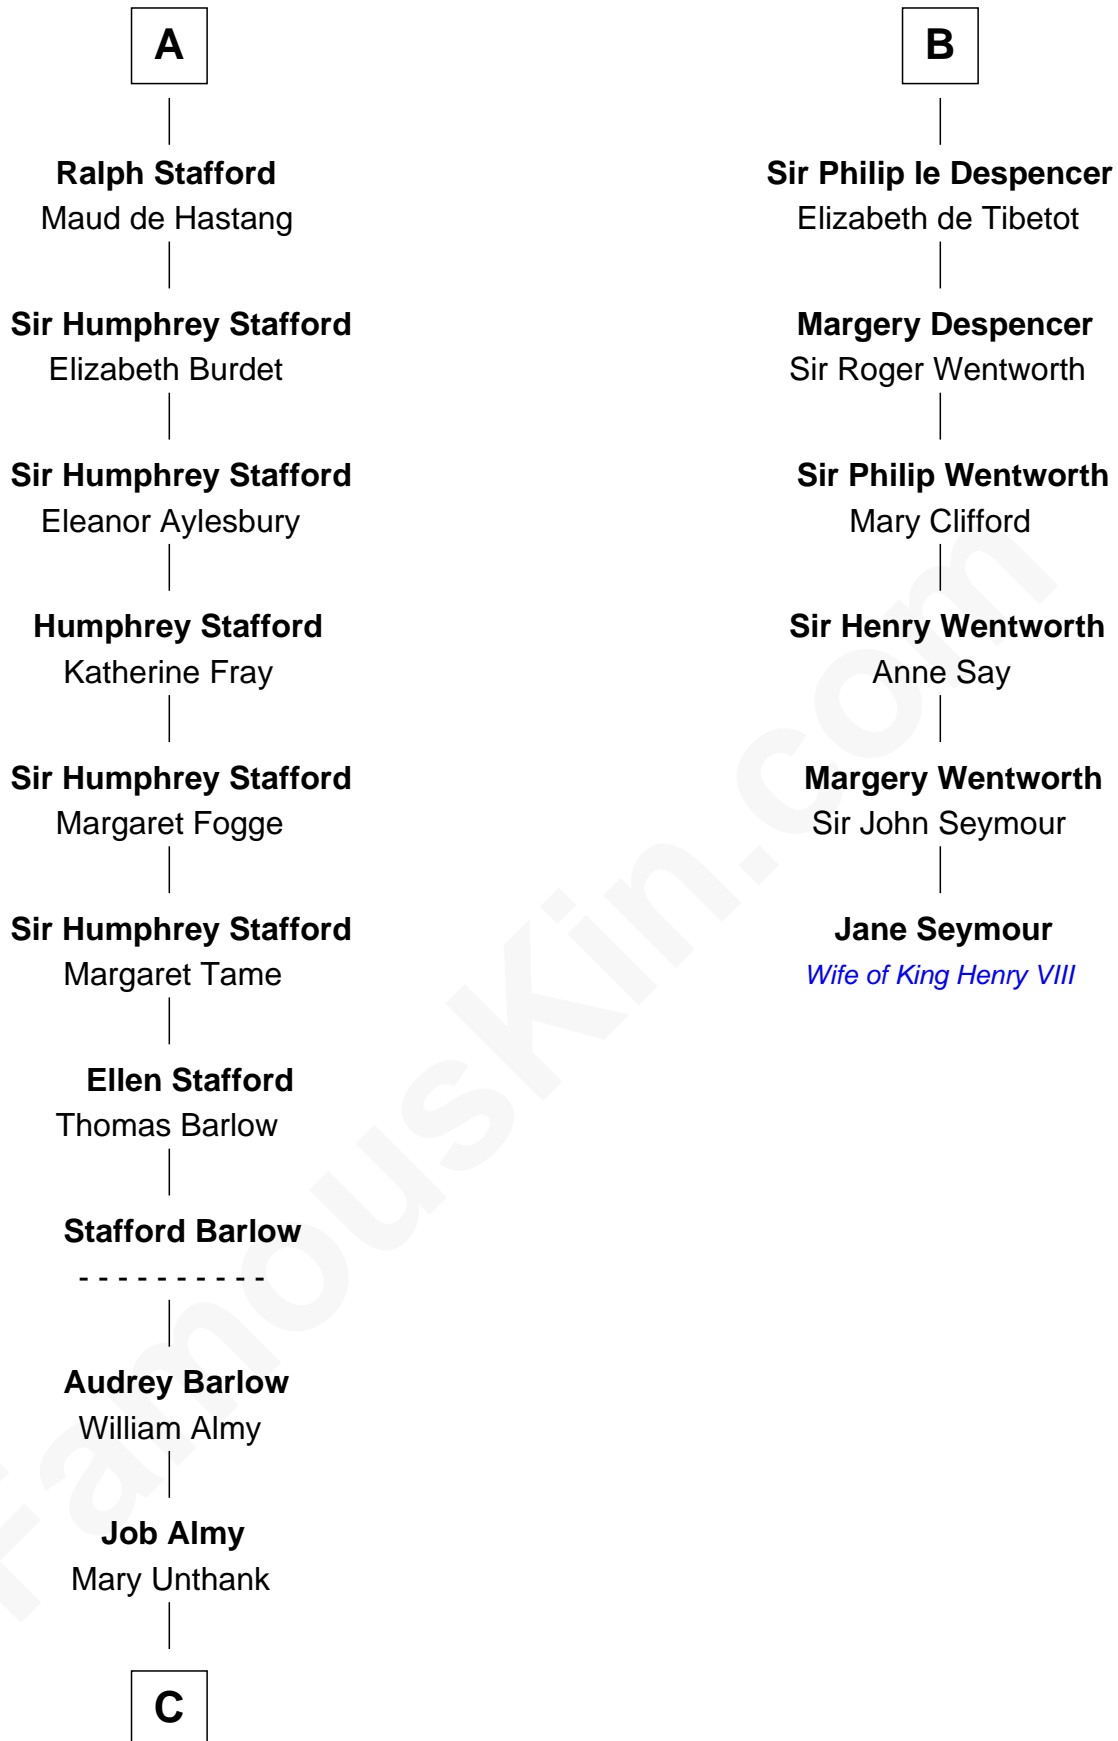

## Relationship Chart of

### Robert Townsend

Member of the Culper Spy Ring during the American Revolution

12th cousin 8 times removed of

**Jane Seymour**

3rd Wife of King Henry VIII

**C**

—  
**Audrey Almy**  
James Townsend

—  
**Jacob Townsend**  
Phoebe Seaman

—  
**Samuel Townsend**  
Sarah Stoddard

—  
**Robert Townsend**  
*Spy known as "Culper Jr."*

FamousKin.com