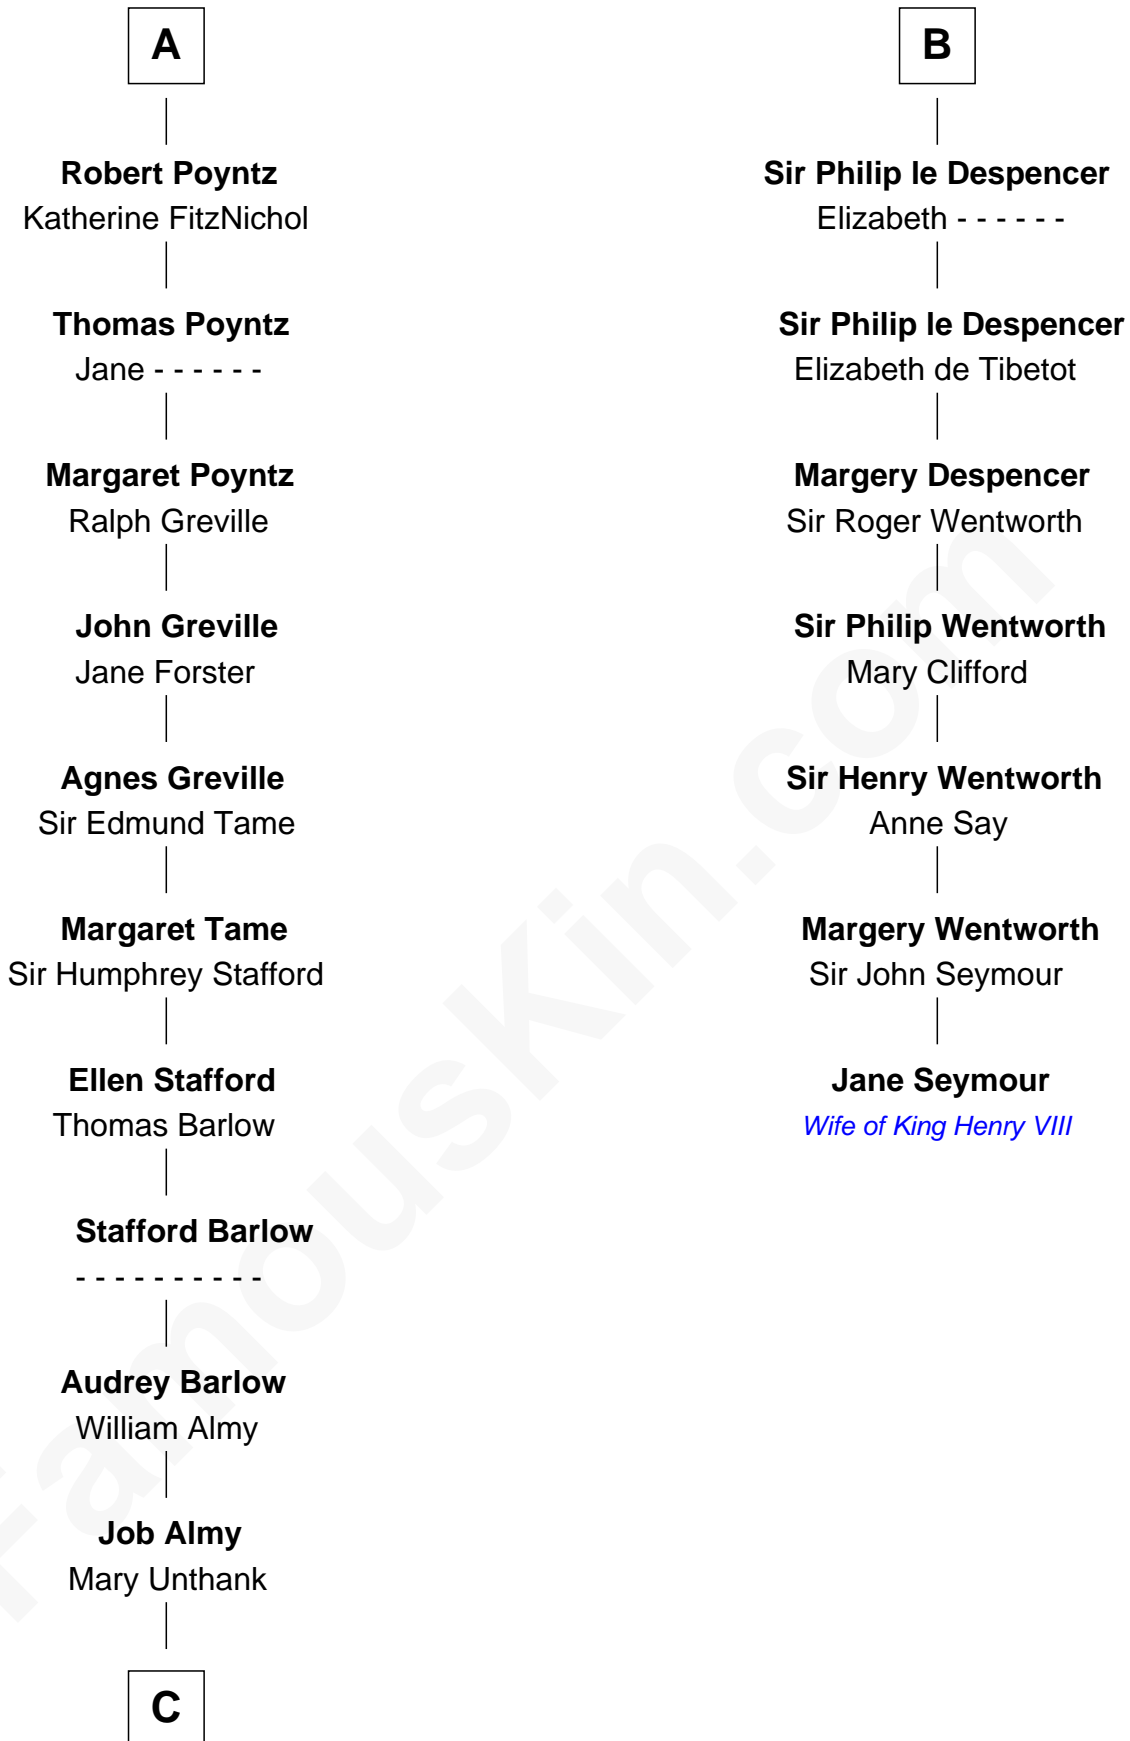

FamousKin.com

Relationship Chart of

Robert Townsend

Member of the Culper Spy Ring during the American Revolution

13th cousin 7 times removed of

Jane Seymour

3rd Wife of King Henry VIII

C

—
Audrey Almy
James Townsend

—
Jacob Townsend
Phoebe Seaman

—
Samuel Townsend
Sarah Stoddard

—
Robert Townsend
Spy known as "Culper Jr."

FamousKin.com